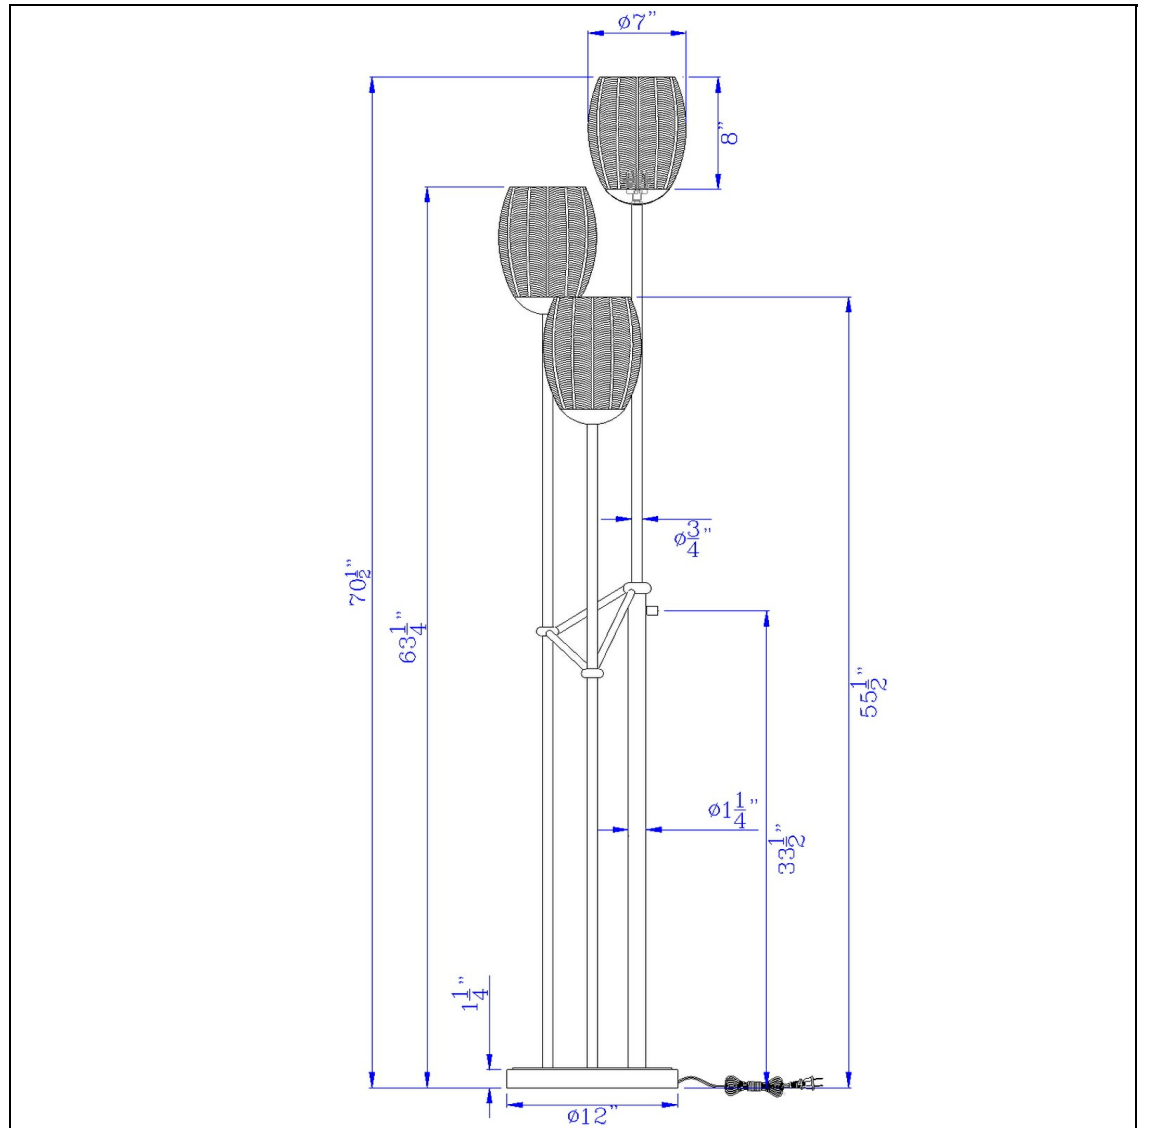

Product No. **BO-3131FL**

Description

60W x 3 Oconto metal floor lamp with patterned glass shades.
Durable Metal Construction
Weighted Base for Added Stability
Leaf Pattern Glass Shade
On/Off Switch on Pole
Ships in One Carton
Satin Finish
?Light a seating area or home office with this stylish three light torchiere lamp. It features a smo

Technical Specifications

UPC	020193067284	Shade Bottom1	7.00
Wattage	60W X 3	Shade Side	8.00
Switch Type	3 WAY	Carton 1 Dimensions	14.50 x 17.00 x 38.50
Bulb Base	E26	Carton 2 Dimensions	0.00 x 0.00 x 38.50
Number of Lights	3	Package Dimensions	L: 38.50 W: 17.00 H: 14.50
Color	Matte Black		