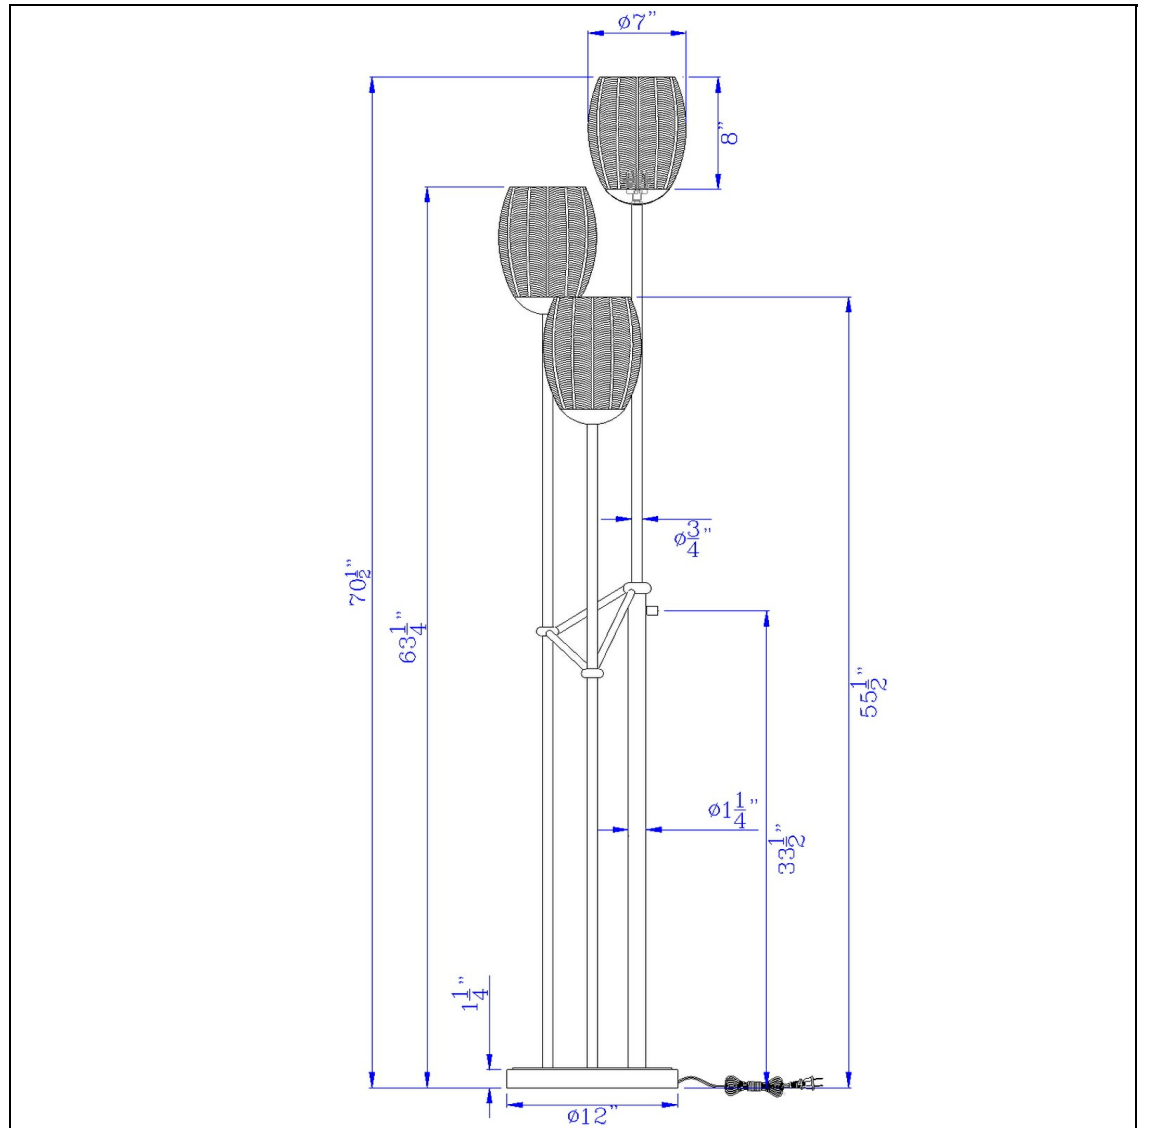

Product No. **BO-3131FL**

Description

60W x 3 Oconto metal floor lamp with patterned glass shades.  
Durable Metal Construction  
Weighted Base for Added Stability  
Leaf Pattern Glass Shade  
On/Off Switch on Pole  
Ships in One Carton  
Satin Finish  
?Light a seating area or home office with this stylish three light torchiere lamp. It features a smo

Technical Specifications

<b>UPC</b>	020193067284	<b>Shade Bottom1</b>	7.00
<b>Wattage</b>	60W X 3	<b>Shade Side</b>	8.00
<b>Switch Type</b>	3 WAY	<b>Carton 1 Dimensions</b>	14.50 x 17.00 x 38.50
<b>Bulb Base</b>	E26	<b>Carton 2 Dimensions</b>	0.00 x 0.00 x 38.50
<b>Number of Lights</b>	3	<b>Package Dimensions</b>	L: 38.50 W: 17.00 H: 14.50
<b>Color</b>	Matte Black		