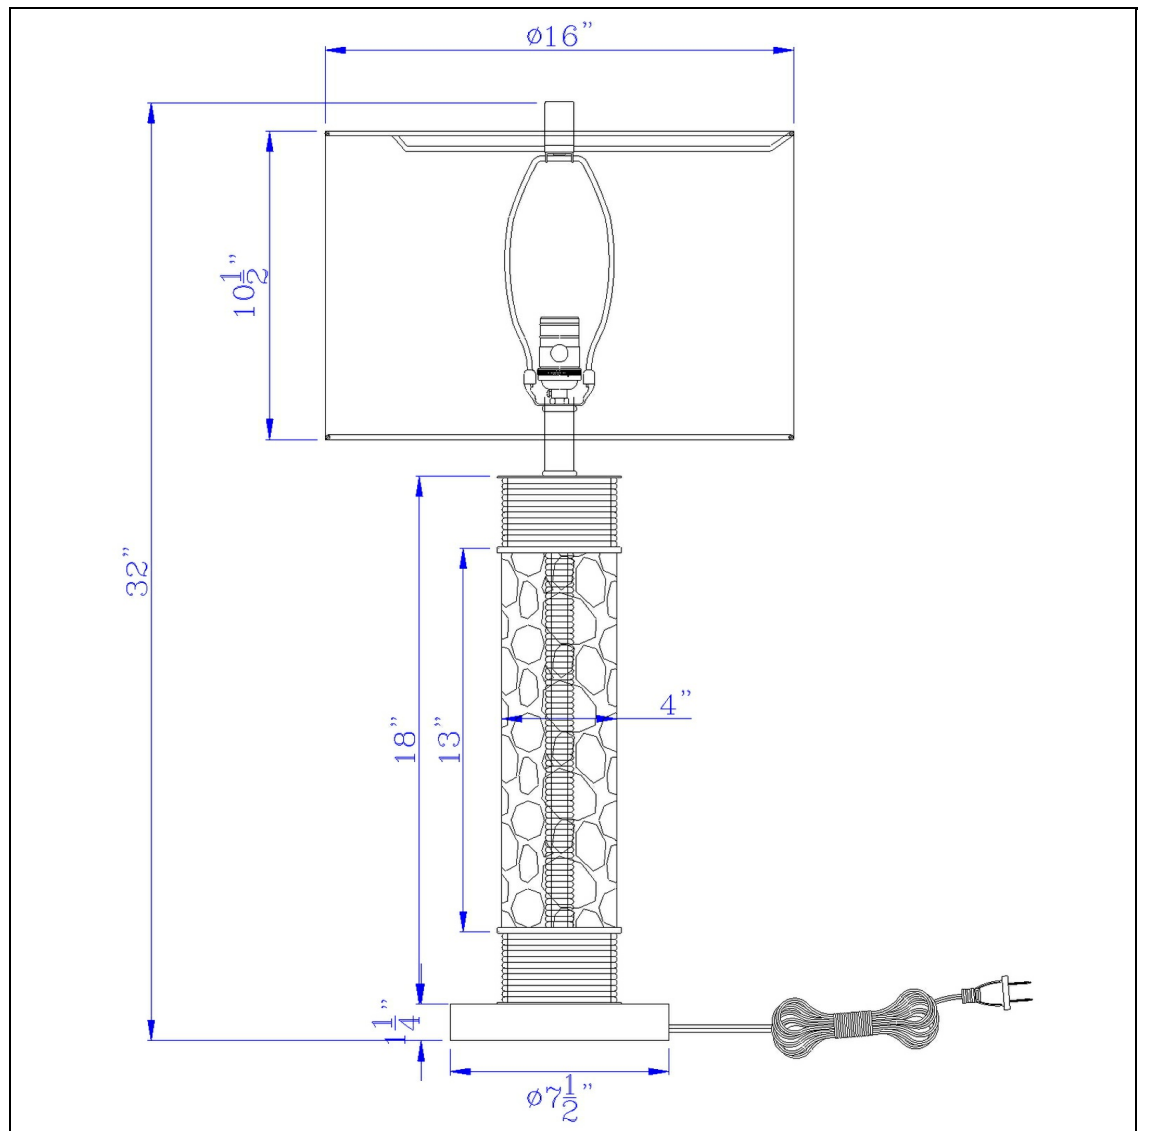

Product No. **BO-3132TB**

Description

150W 3 way Bartow glass/metal table lamp with burlap design and drum burlap shade  
Durable Metal Construction/Durable Glass Construction  
Rope Accents  
Rippled Glass Effect  
Hardback Fabric Shade Included  
3 Way Switch  
Ships in One Carton  
This elegant and timeless table lamp from Cal Lighting is great piece of decor above a nightstand or

Technical Specifications

<b>UPC</b>	020193067284	<b>Shade Top1</b>	16.00
<b>Wattage</b>	150W	<b>Shade Bottom1</b>	16.00
<b>Switch Type</b>	3 WAY	<b>Shade Side</b>	10.50
<b>Bulb Base</b>	E26	<b>Carton 1 Dimensions</b>	18.00 x 17.00 x 17.00
<b>Number of Lights</b>	1	<b>Carton 2 Dimensions</b>	0.00 x 0.00 x 17.00
<b>Color</b>	Dark Bronze/Burlap/Textured Glass	<b>Package Dimensions</b>	L: 17.00 W: 17.00 H: 18.00