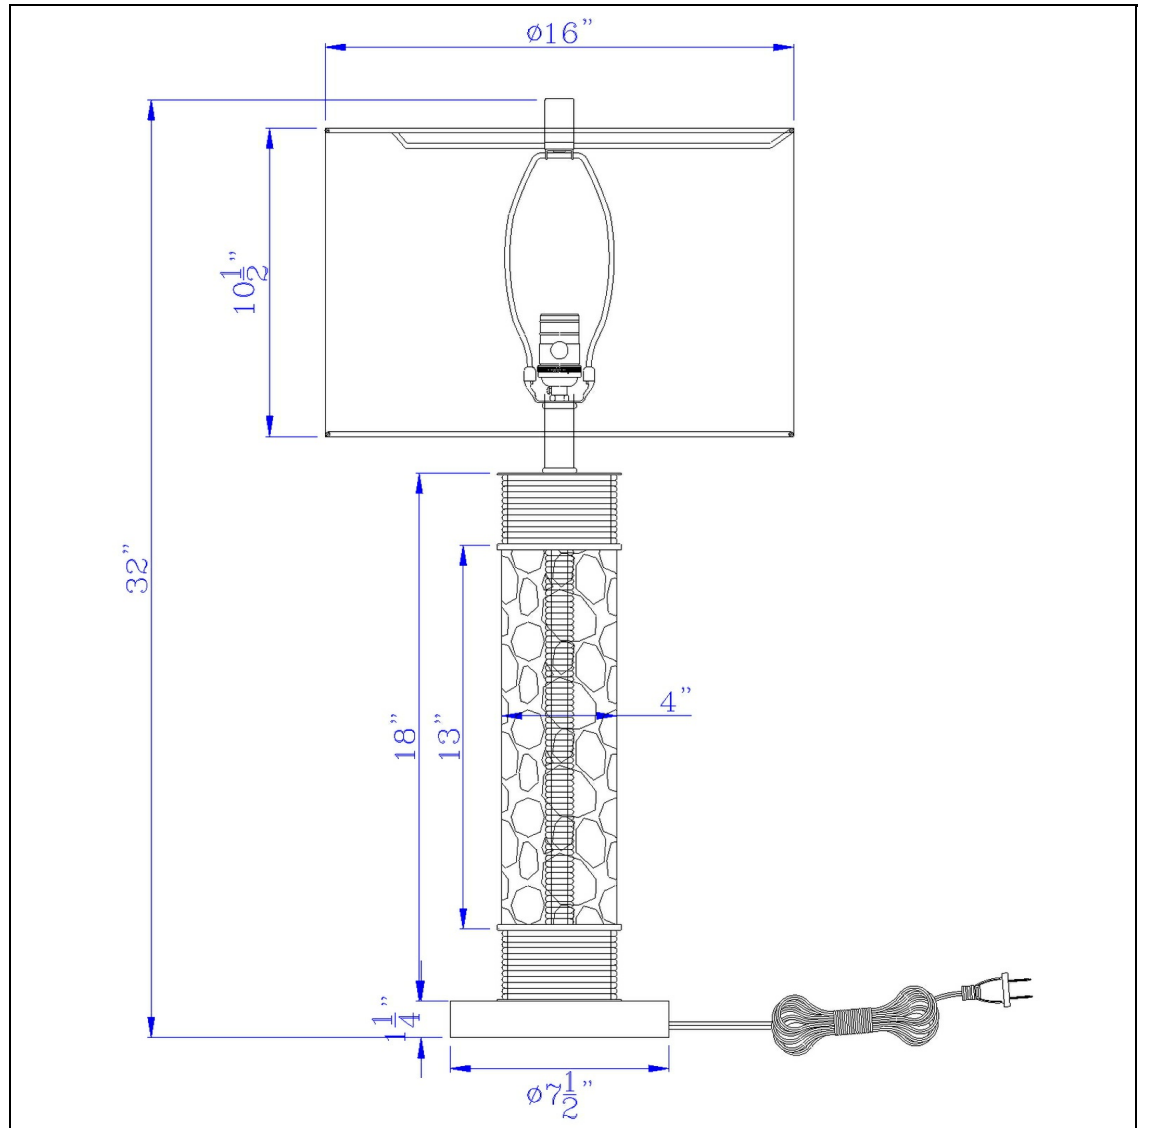

Product No. **BO-3132TB**

Description

150W 3 way Bartow glass/metal table lamp with burlap design and drum burlap shade  
Durable Metal Construction/Durable Glass Construction  
Rope Accents  
Rippled Glass Effect  
Hardback Fabric Shade Included  
3 Way Switch  
Ships in One Carton  
This elegant and timeless table lamp from Cal Lighting is great piece of decor above a nightstand or

Technical Specifications

<b>UPC</b>	020193067284	<b>Shade Top1</b>	16.00
<b>Wattage</b>	150W	<b>Shade Bottom1</b>	16.00
<b>Switch Type</b>	3 WAY	<b>Shade Side</b>	10.50
<b>Bulb Base</b>	E26	<b>Carton 1 Dimensions</b>	18.00 x 17.00 x 17.00
<b>Number of Lights</b>	1	<b>Carton 2 Dimensions</b>	0.00 x 0.00 x 17.00
<b>Color</b>	Dark Bronze/Burlap/Textured Glass	<b>Package Dimensions</b>	L: 17.00 W: 17.00 H: 18.00