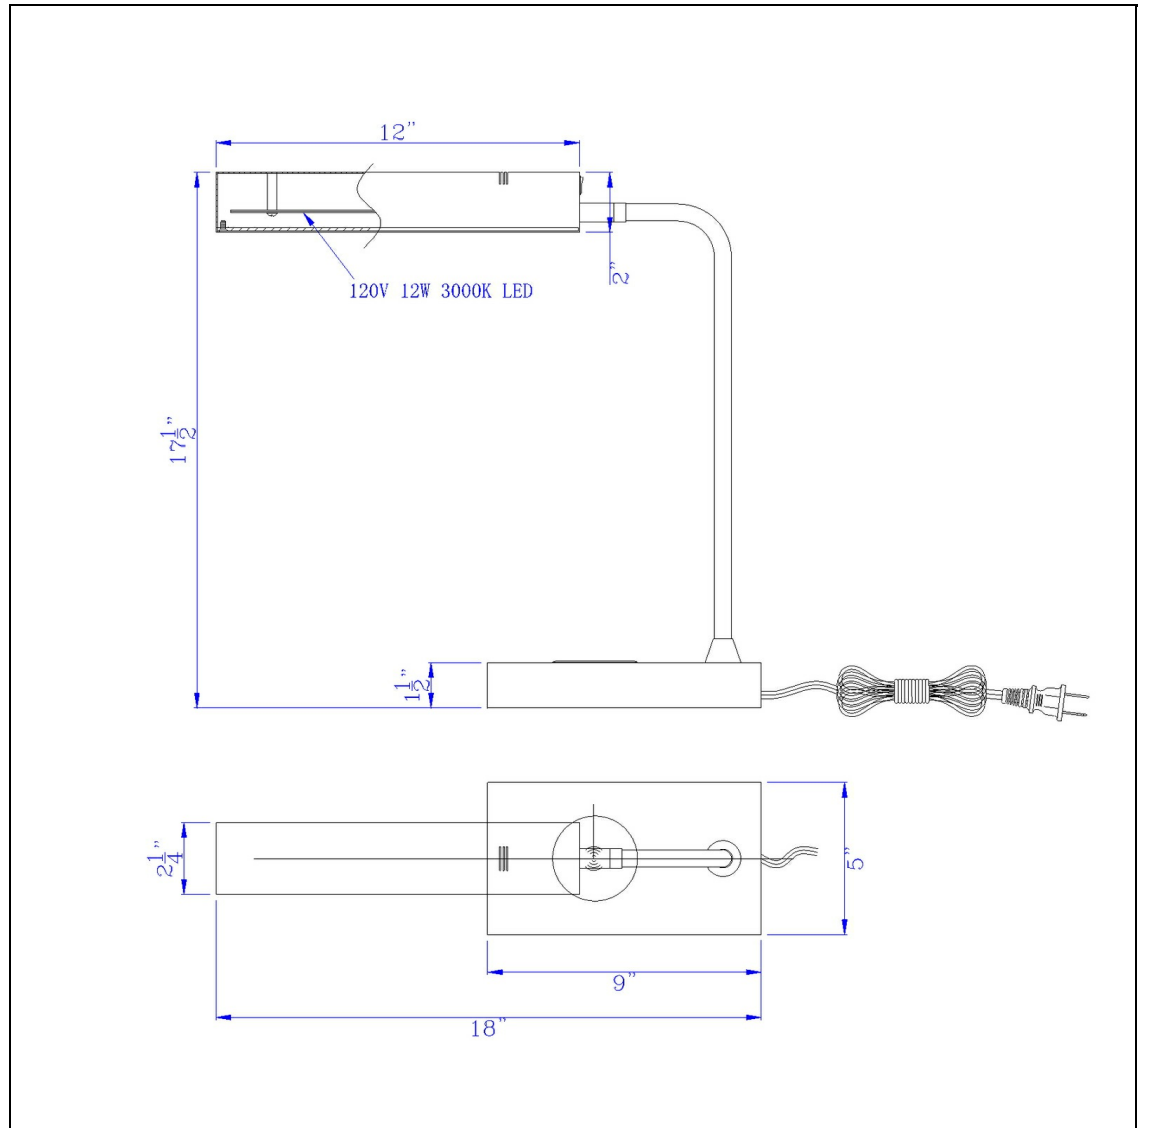

Product No. **BO-3133TB-AB**

Description

Delray 12W intergrated LED metal desk lamp with wireless charging port
Durable Metal Construction
800 Lumen Output
12W Integrated LED
Non Dimmable
Wireless charging pad
Ships in One Carton
Update your home or office with this energy efficient LED pharmacy style desk lamp. It provides the

Technical Specifications

UPC	020193067284	Shade Bottom1	12.00
Wattage	LED12W	Shade Bottom2	2.25
Lumen	800	Shade Side	2.00
Switch Type	ON/OFF	Carton 1 Dimensions	20.50 x 7.50 x 20.00
Bulb Base	LED	Carton 2 Dimensions	0.00 x 0.00 x 20.00
Number of Lights	LED	Package Dimensions	L: 20.00 W: 7.50 H: 20.50
Color	Antique Brass		