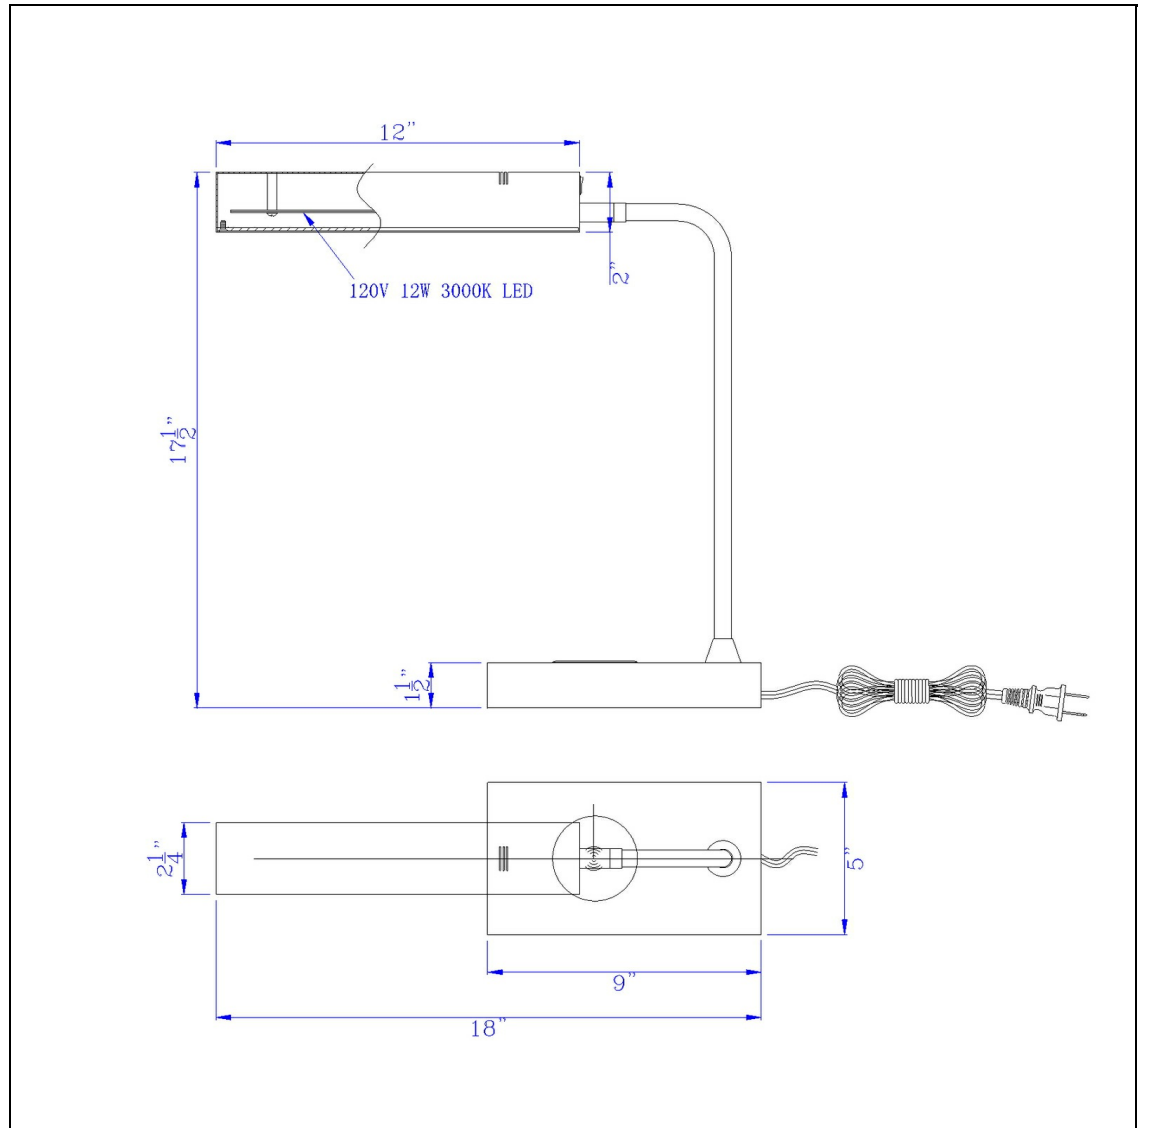

Product No. **BO-3133TB-BS**

Description

Delray 12W intergrated LED metal desk lamp with wireless charging port
Durable Metal Construction
800 Lumen Output
12W Integrated LED
Non Dimmable
wireless charging pad
Ships in One Carton
Update your home or office with this energy efficient LED pharmacy style desk lamp. It provides the

Technical Specifications

UPC	020193067284	Shade Bottom1	12.00
Wattage	LED12W	Shade Bottom2	2.25
Lumen	800	Shade Side	2.00
Switch Type	ON/OFF	Carton 1 Dimensions	20.50 x 7.50 x 20.00
Bulb Base	LED	Carton 2 Dimensions	0.00 x 0.00 x 20.00
Number of Lights	LED	Package Dimensions	L: 20.00 W: 7.50 H: 20.50
Color	Brushed Steel		