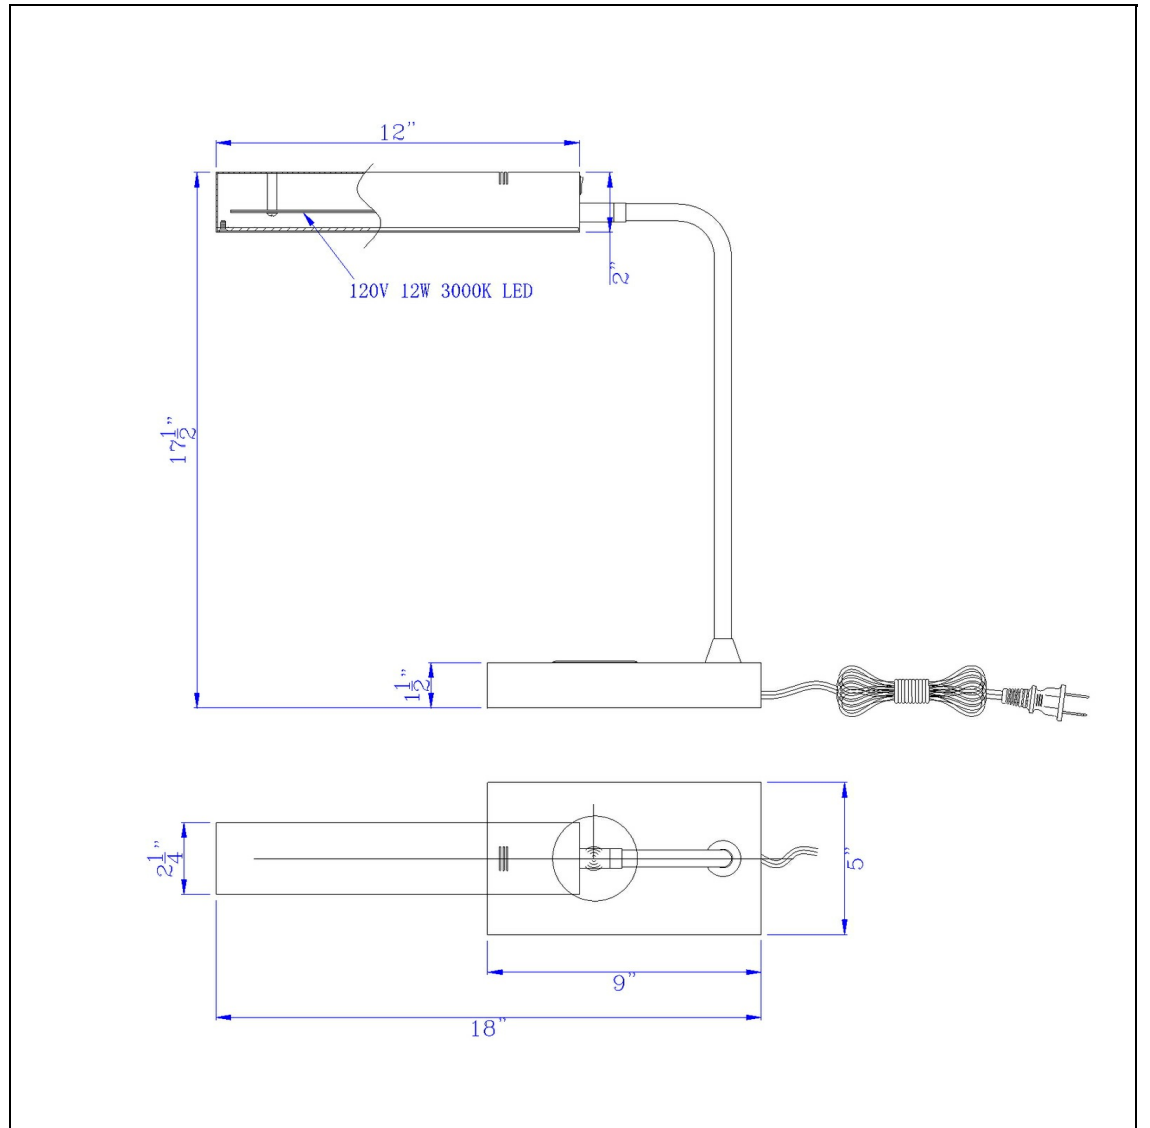

Product No. **BO-3133TB-BS**

Description

Delray 12W intergrated LED metal desk lamp with wireless charging port  
Durable Metal Construction  
800 Lumen Output  
12W Integrated LED  
Non Dimmable  
wireless charging pad  
Ships in One Carton  
Update your home or office with this energy efficient LED pharmacy style desk lamp. It provides the

Technical Specifications

<b>UPC</b>	020193067284	<b>Shade Bottom1</b>	12.00
<b>Wattage</b>	LED12W	<b>Shade Bottom2</b>	2.25
<b>Lumen</b>	800	<b>Shade Side</b>	2.00
<b>Switch Type</b>	ON/OFF	<b>Carton 1 Dimensions</b>	20.50 x 7.50 x 20.00
<b>Bulb Base</b>	LED	<b>Carton 2 Dimensions</b>	0.00 x 0.00 x 20.00
<b>Number of Lights</b>	LED	<b>Package Dimensions</b>	L: 20.00 W: 7.50 H: 20.50
<b>Color</b>	Brushed Steel		