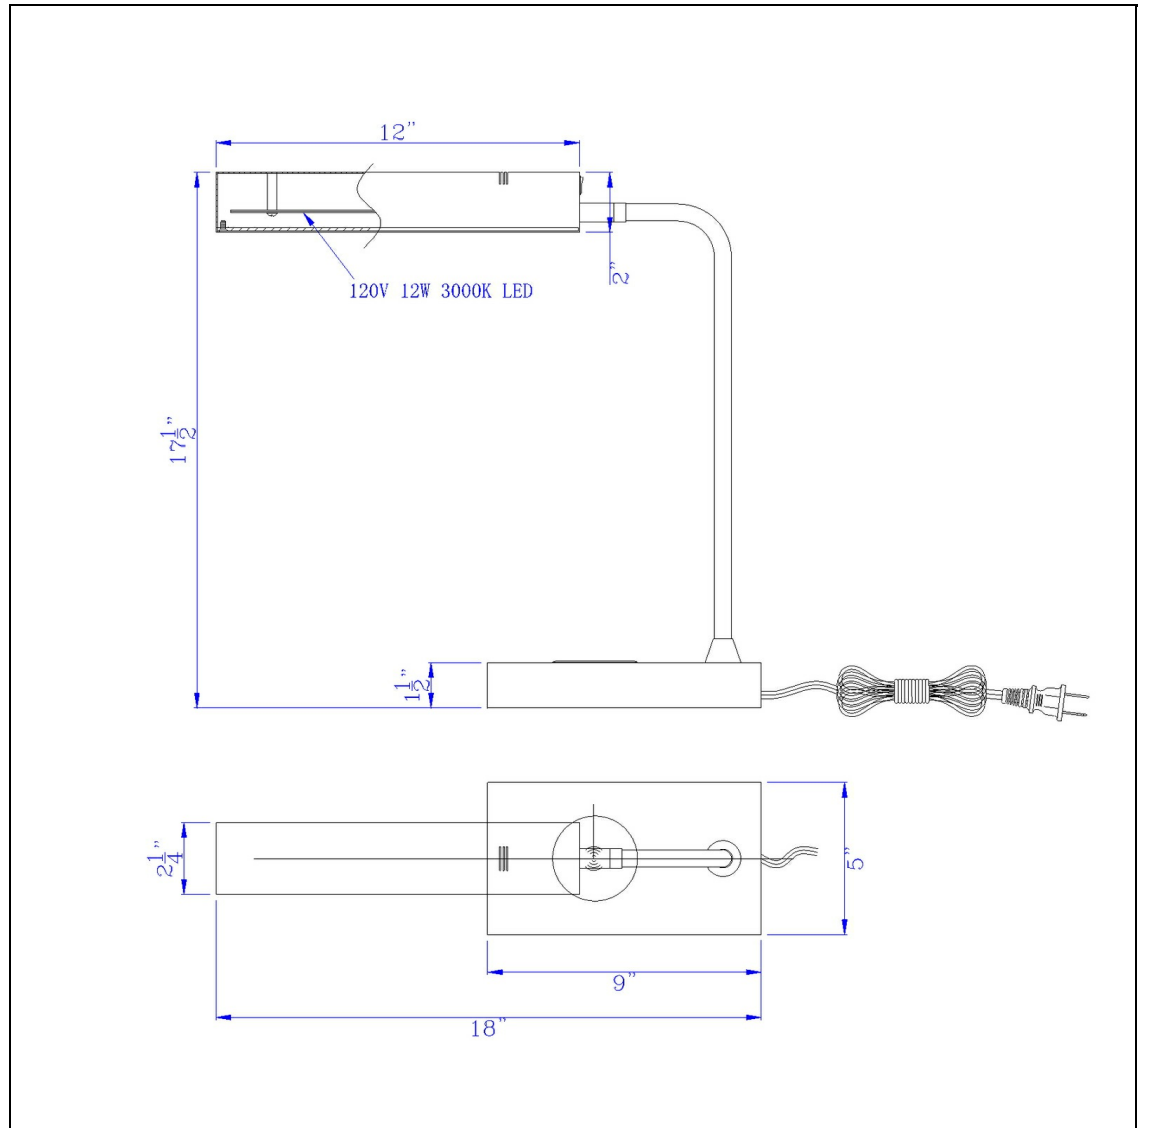

Product No. **BO-3133TB-GR**

Description

Delray 12W intergrated LED metal desk lamp with wireless charging port  
Durable Metal Construction  
800 Lumen Output  
12W Integrated LED  
Non Dimmable  
wireless charging pad  
Ships in One Carton  
Update your home or office with this energy efficient LED pharmacy style desk lamp. It provides the

Technical Specifications

<b>UPC</b>	020193067284	<b>Shade Bottom1</b>	12.00
<b>Wattage</b>	LED12W	<b>Shade Bottom2</b>	2.25
<b>Lumen</b>	800	<b>Shade Side</b>	2.00
<b>Switch Type</b>	ON/OFF	<b>Carton 1 Dimensions</b>	20.50 x 7.50 x 20.00
<b>Bulb Base</b>	LED	<b>Carton 2 Dimensions</b>	0.00 x 0.00 x 20.00
<b>Number of Lights</b>	LED	<b>Package Dimensions</b>	L: 20.00 W: 7.50 H: 20.50
<b>Color</b>	Charcoal Grey		