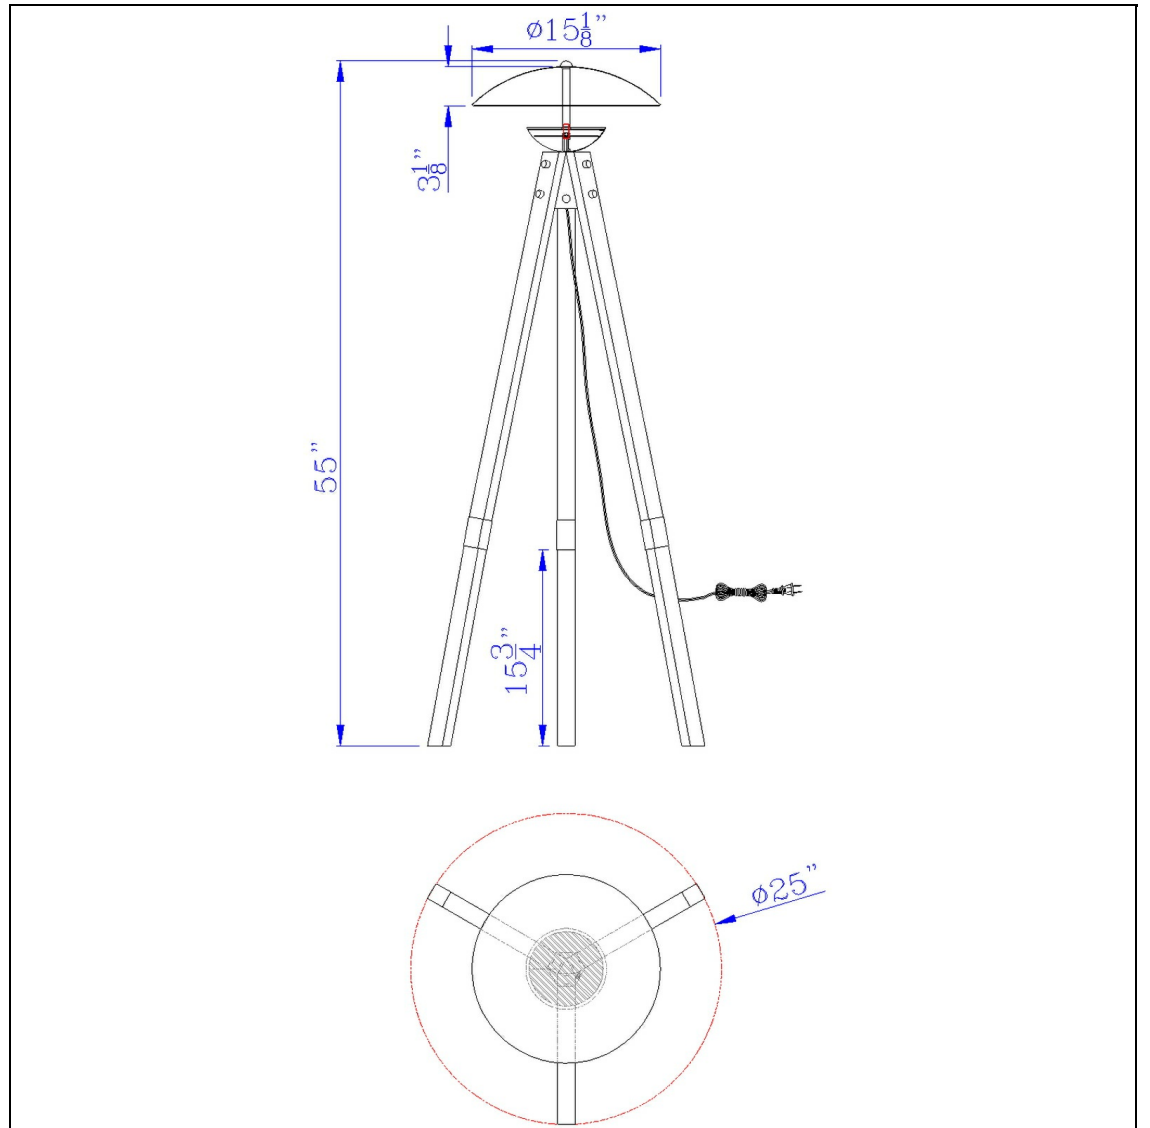

Product No. **BO-3801FL**

Description

Lakeland 18W intergrated LED tripod birch wood floor lamp with half domed metal shade
Durable Wood and Metal Construction
1200 Lumen Output
18W Integrated LED
Brushed Antique Brass Dome Metal Shade
Dimmable
Ships in One Carton
Elevate your space with this energy efficient tripod style floor lamp. It features an elongated wood

Technical Specifications

UPC	020193067284	Shade Bottom1	15.13
Wattage	LED18W	Shade Side	3.13
Lumen	1200	Carton 1 Dimensions	9.00 x 7.50 x 34.50
Switch Type	DIMMER	Carton 2 Dimensions	0.00 x 0.00 x 34.50
Bulb Base	LED	Package Dimensions	L: 34.50 W: 7.50 H: 9.00
Number of Lights	LED		
Color	Antique Brass/Wood		