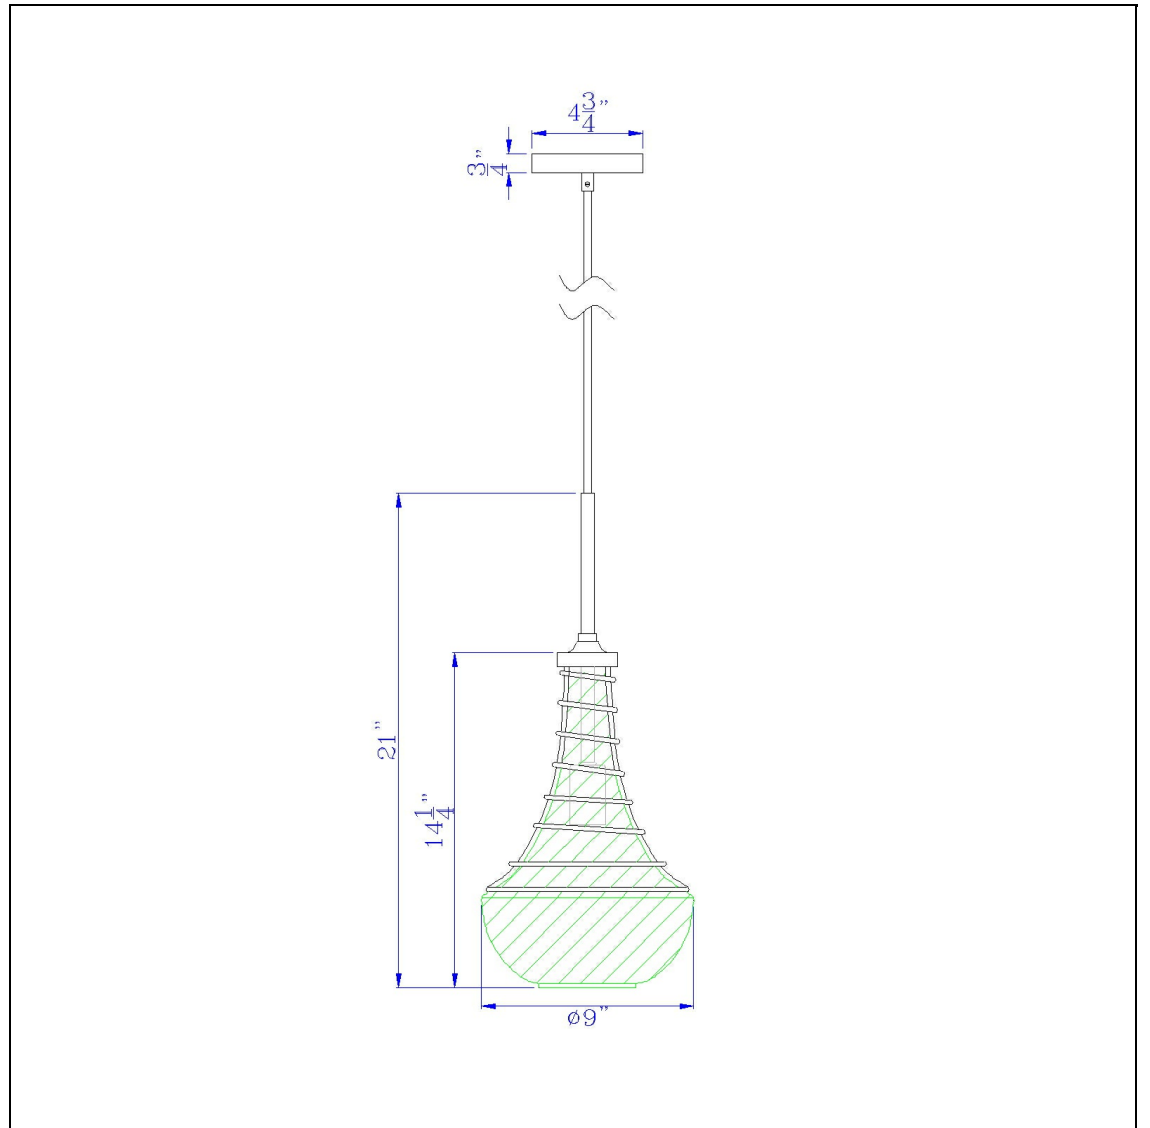

Product No. **FX-3130-1**

Description

60W Baraboo metal/glass mini pendant  
Durable Glass and Metal Construction  
Decorative Metal Wire Corkscrew Accent  
Includes 6 Feet of Cord  
Canopy Included  
Ships in One Carton  
Textured Glass  
With clean and smooth lines this single light hanging pendant will make a wonderful addition to any

Technical Specifications

<b>UPC</b>	020193067284	<b>Shade Bottom1</b>	9.00
<b>Wattage</b>	60W	<b>Shade Side</b>	14.25
<b>Bulb Base</b>	E26	<b>Carton 1 Dimensions</b>	12.00 x 11.80 x 18.10
<b>Number of Lights</b>	1	<b>Carton 2 Dimensions</b>	0.00 x 0.00 x 18.10
<b>Color</b>	Brushed Steel/Silver	<b>Package Dimensions</b>	L: 18.10 W: 11.80 H: 12.00