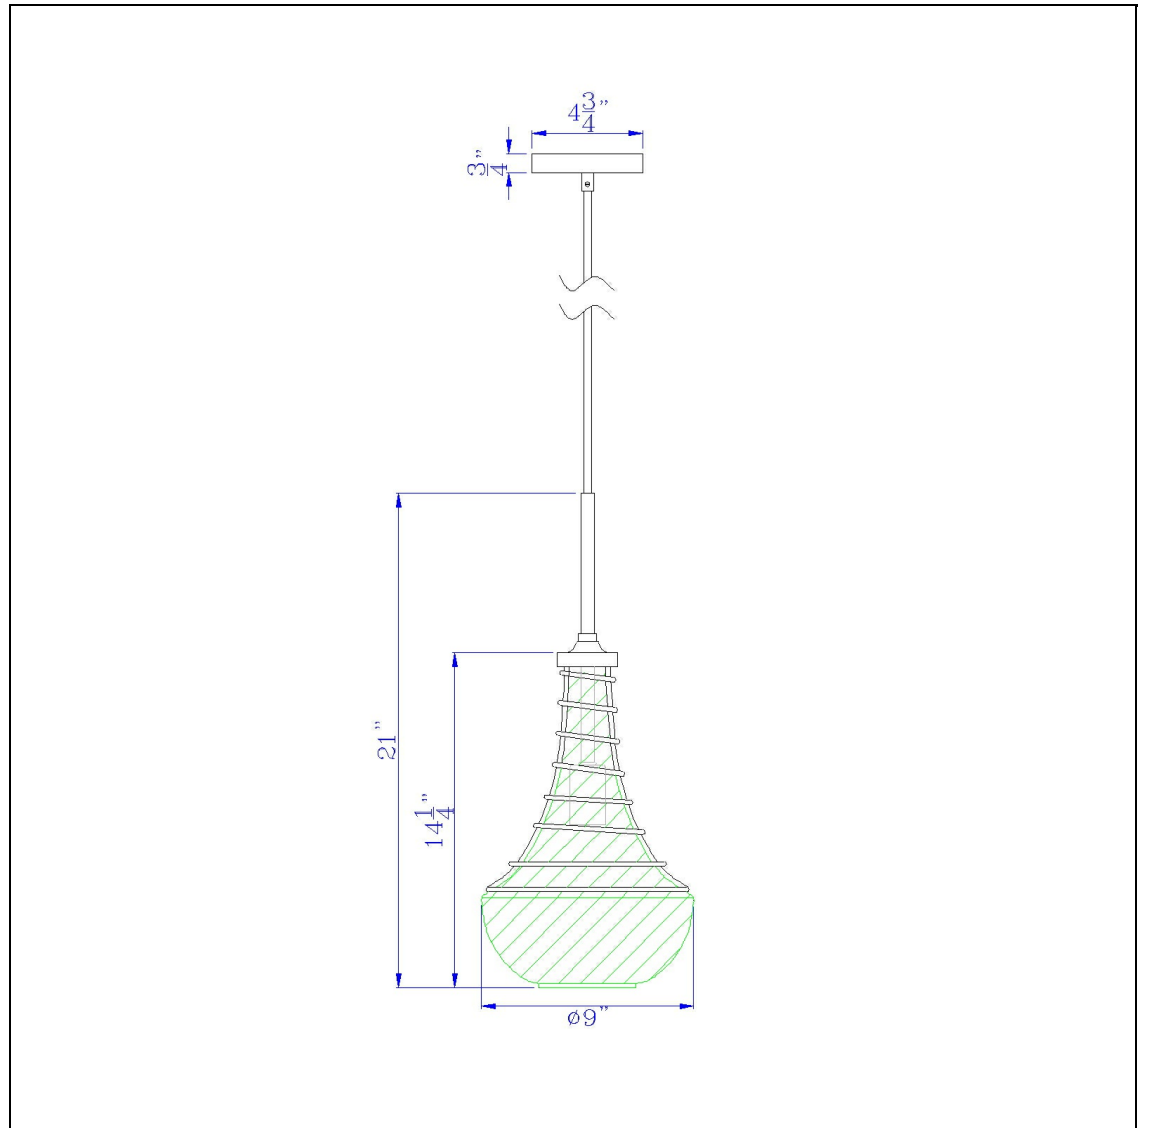

Product No. **FX-3130-1**

Description

60W Baraboo metal/glass mini pendant
Durable Glass and Metal Construction
Decorative Metal Wire Corkscrew Accent
Includes 6 Feet of Cord
Canopy Included
Ships in One Carton
Textured Glass
With clean and smooth lines this single light hanging pendant will make a wonderful addition to any

Technical Specifications

UPC	020193067284	Shade Bottom1	9.00
Wattage	60W	Shade Side	14.25
Bulb Base	E26	Carton 1 Dimensions	12.00 x 11.80 x 18.10
Number of Lights	1	Carton 2 Dimensions	0.00 x 0.00 x 18.10
Color	Brushed Steel/Silver	Package Dimensions	L: 18.10 W: 11.80 H: 12.00