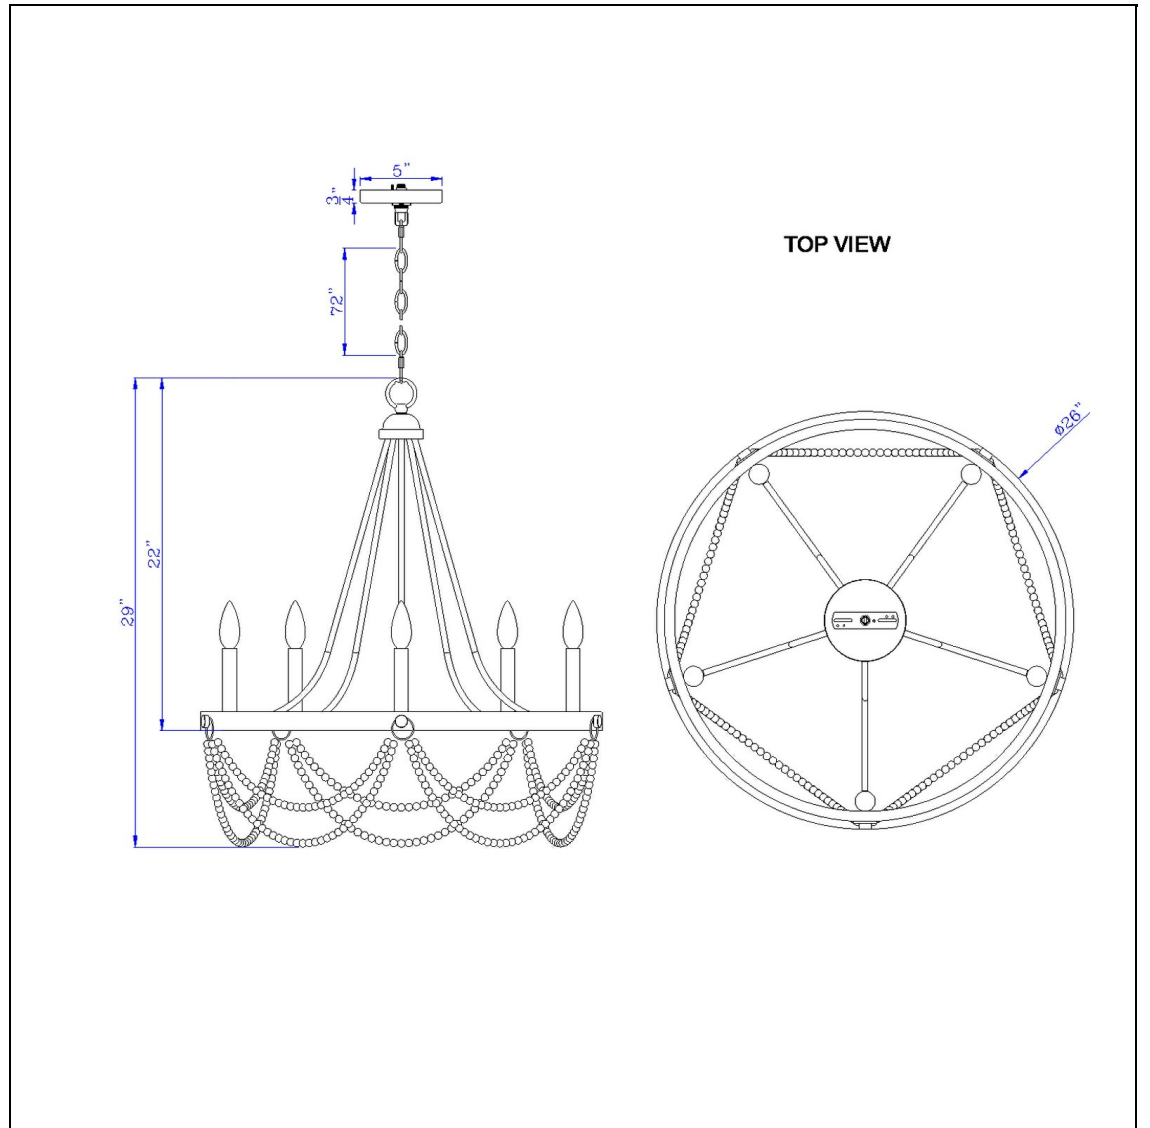

Product No. **FX-3791-5**

Description

60W x 5 Anniston beaded metal chandelier
Durable Metal Construction
Traditional Candelabra Design
White Wash Beaded Accents
Distressed Finish
Canopy Included
6 Foot Chain Included
Refresh your home with this french country inspired chandelier light. It features five candelabra ty

Technical Specifications

UPC	020193067284	Carton 1 Dimensions	28.30 x 9.50 x 28.00
Wattage	5 X 60W	Carton 2 Dimensions	0.00 x 0.00 x 28.00
Bulb Base	E12	Package Dimensions	L: 28.00 W: 9.50 H: 28.30
Number of Lights	5		
Color	Antique Silver		