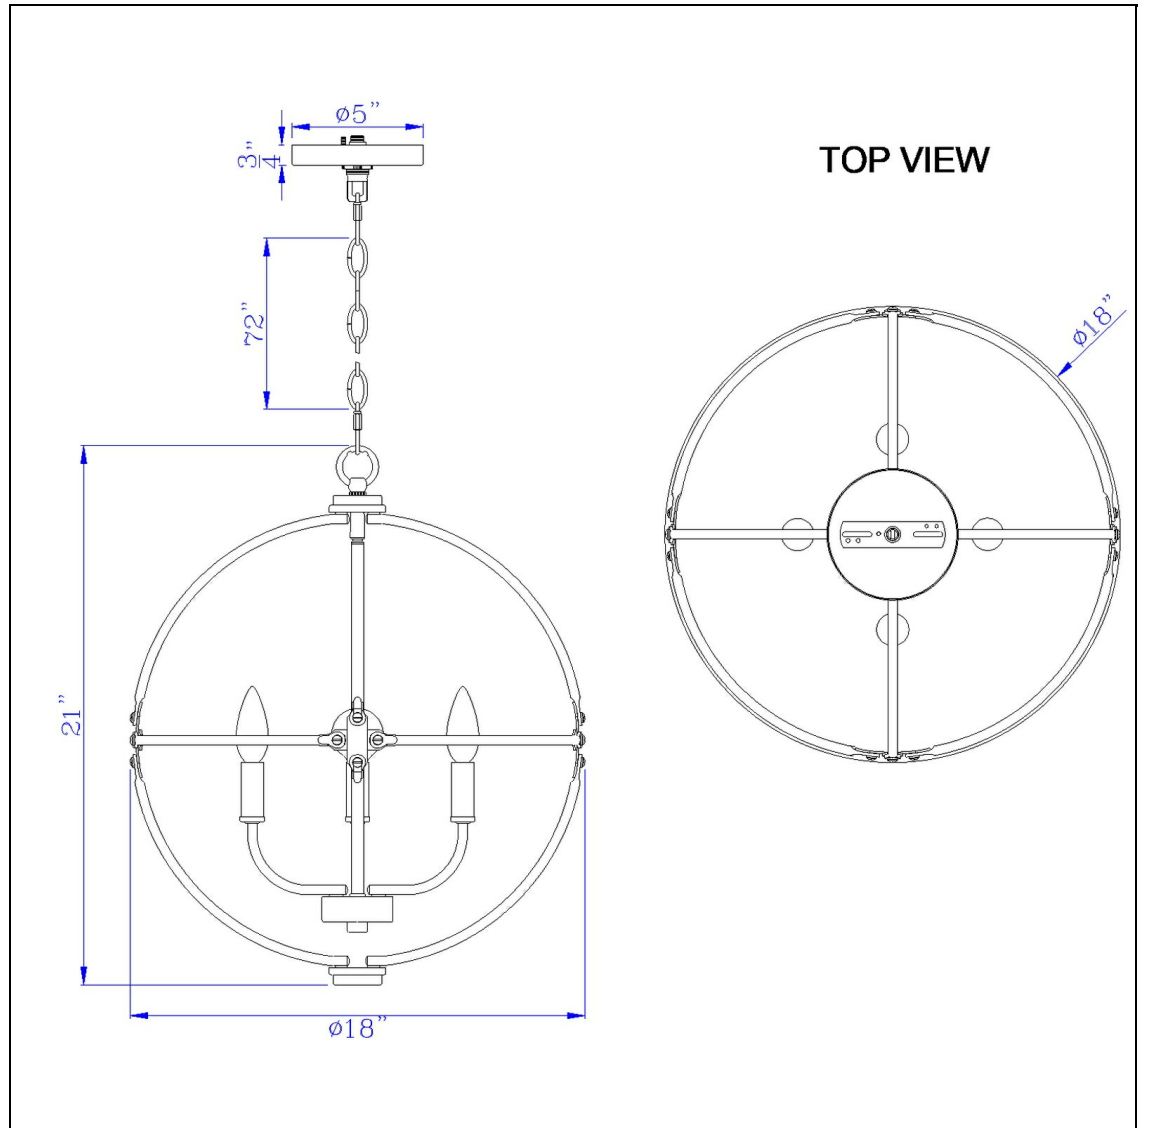

Product No. **FX-3792-4**

Description

60W x 4 Sheffield metal chandelier
Durable Metal Construction
Candelabra Style Uplight
Locked Ring Design
Antique Brass Finish
Includes Canopy
6 Foot Chain Included
10 Feet Electrical Wiring
With a locked ring design, this elegant chandelier is a stylish accent piece for any entry way, livi

Technical Specifications

UPC	020193067284
Wattage	4 X 60W
Bulb Base	E12
Number of Lights	4
Color	Antique Brass

Carton 1 Dimensions	23.30 x 6.30 x 20.00
Carton 2 Dimensions	0.00 x 0.00 x 20.00
Package Dimensions	L: 20.00 W: 6.30 H: 23.30