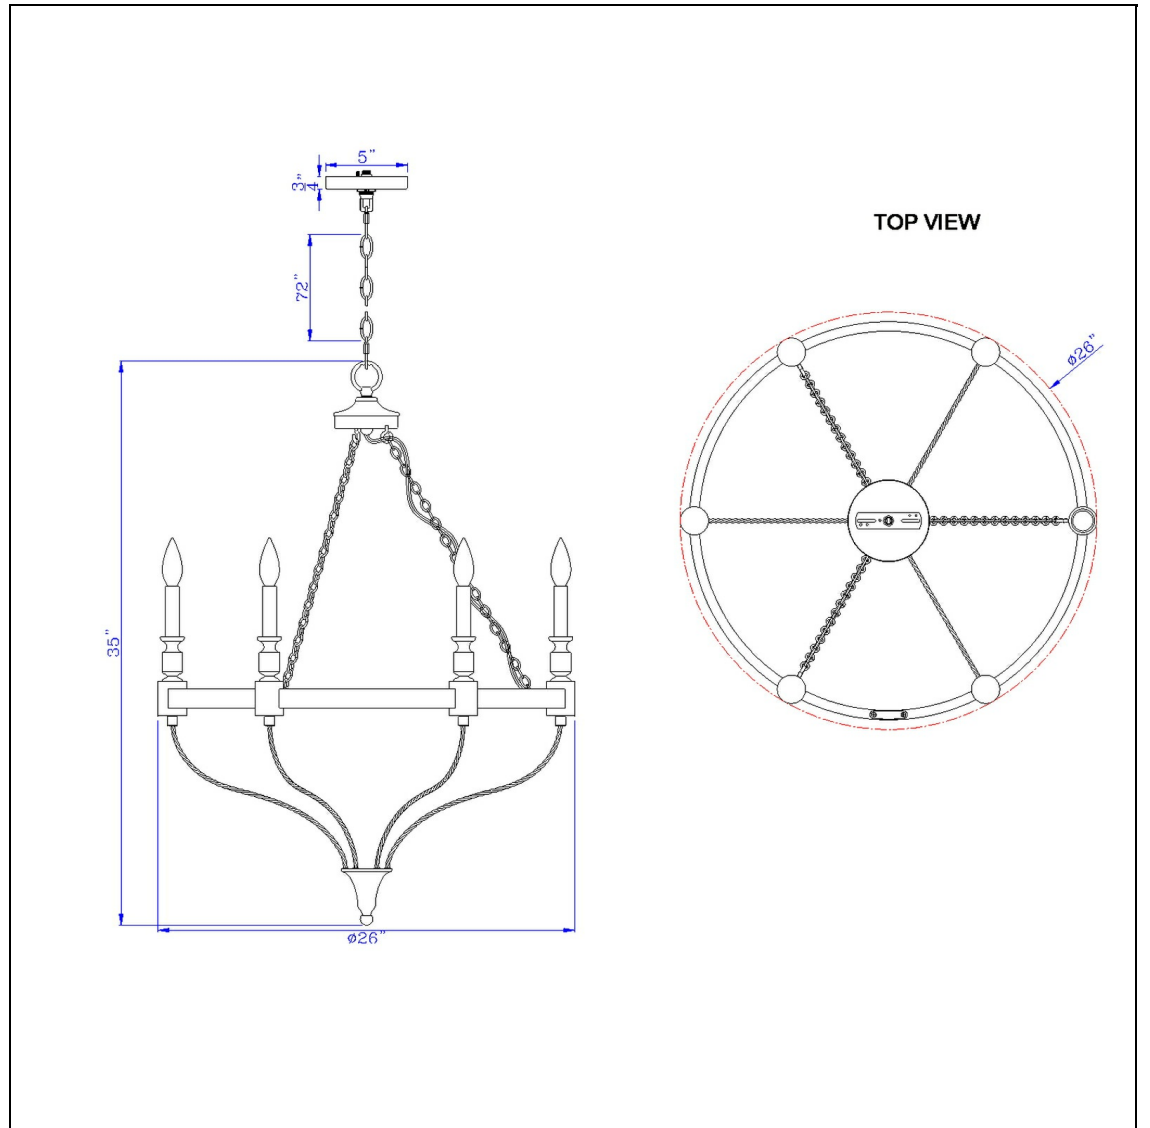

Product No. **FX-3793-6**

Description

60W x 6 Grove metal chandelier
Durable Metal Construction
Candelabra Style Uplight
Distressed Wood Wheel Frame
Satin Black Finish
Includes Canopy
6 Foot Chain Included
10 Feet Electrical Wiring
Refresh your home with this french country inspired chandelier light. It features six candelabra typ

Technical Specifications

| | |
|-------------------------|--------------------|
| UPC | 020193067284 |
| Wattage | 6 X 60W |
| Bulb Base | E12 |
| Number of Lights | 6 |
| Color | Drifted wood/Black |

| | |
|----------------------------|----------------------------|
| Carton 1 Dimensions | 11.50 x 27.50 x 28.80 |
| Carton 2 Dimensions | 0.00 x 0.00 x 28.80 |
| Package Dimensions | L: 28.80 W: 27.50 H: 11.50 |