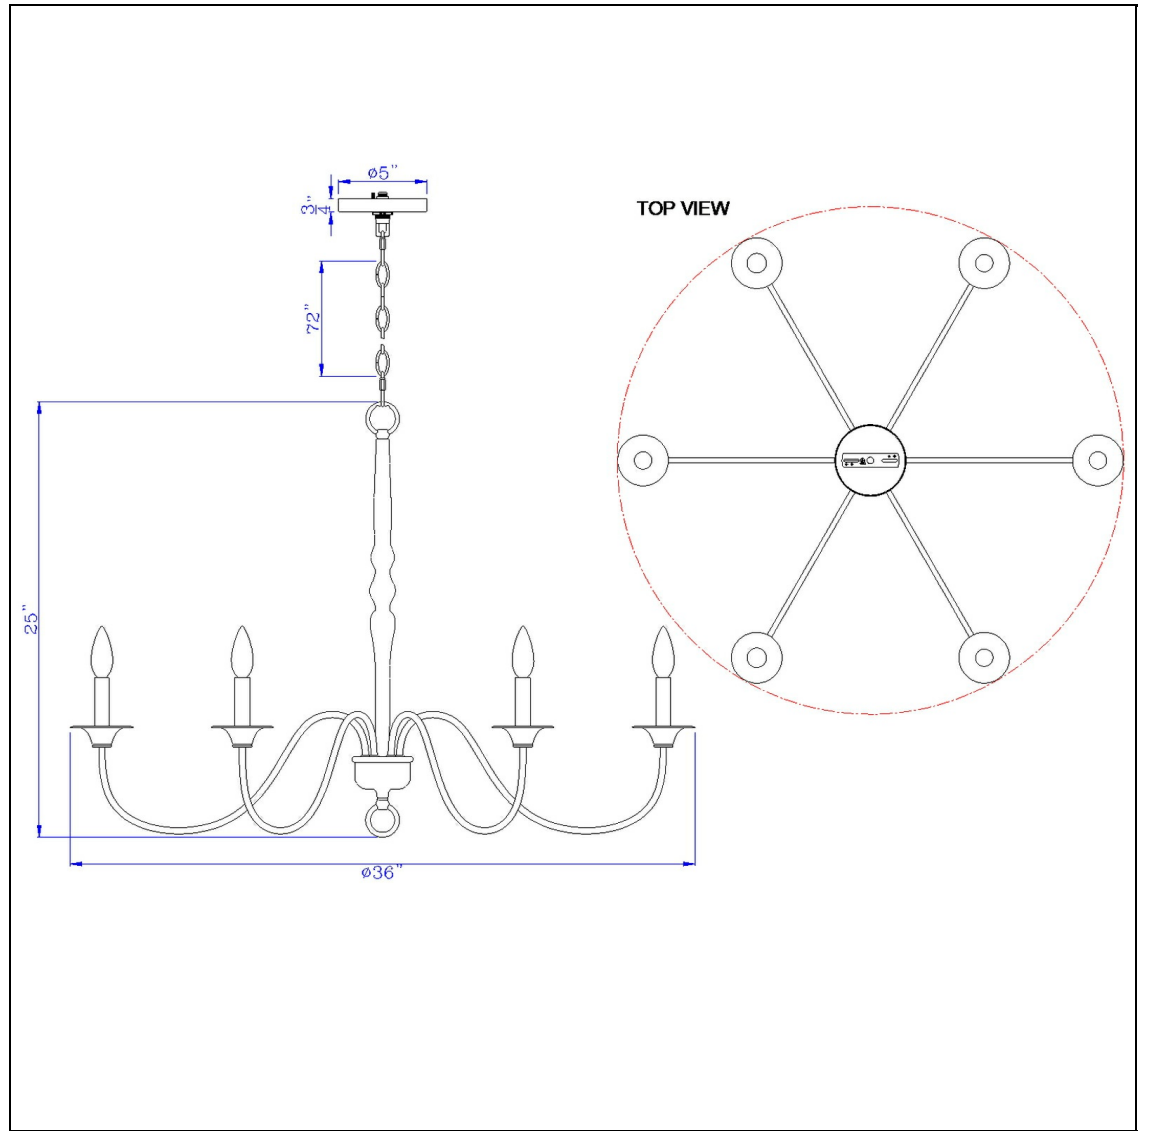

Product No. **FX-3794-6**

Description

60W x 6 Marino metal Chandelier  
Durable Metal Construction  
Candelabra Style Uplight  
Antique Brass Candelabra Sleeve Accents  
Satin Black Finish  
Includes Canopy  
6 Foot Chain Included  
10 Feet Electrical Wiring  
Refresh your home with this french country inspired chandelier light. It features six candelabra typ

Technical Specifications

<b>UPC</b>	020193067284
<b>Wattage</b>	6 X 60W
<b>Bulb Base</b>	E12
<b>Number of Lights</b>	6
<b>Color</b>	Black/Antique Brass

<b>Carton 1 Dimensions</b>	12.30 x 8.00 x 36.80
<b>Carton 2 Dimensions</b>	0.00 x 0.00 x 36.80
<b>Package Dimensions</b>	L: 36.80 W: 8.00 H: 12.30