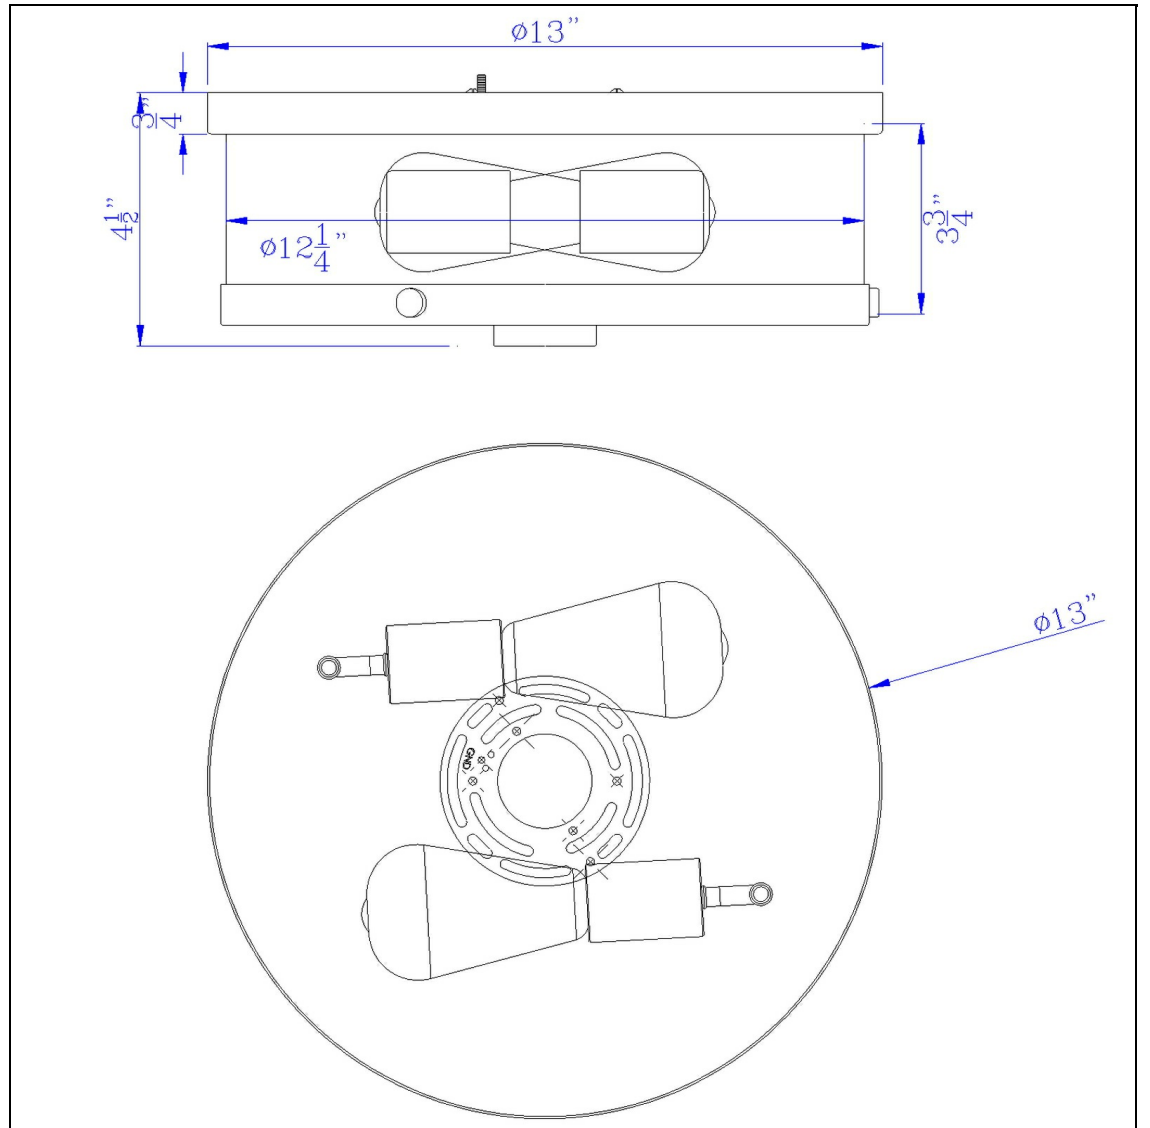

Product No. **FX-3795-2**

Description

60W x 3 Mateo metal/glass semi flush mount fixture
Durable Glass and Metal Construction
Pebbled Glass
Uses Two 60 Watt Lights
Ships in One Carton
Semi Flush Fixture
Medium Base Socket
Refresh your space with this painted faux wood finish two-light semi flushmount light. It features a

Technical Specifications

UPC	020193067284	Shade Top1	12.25
Wattage	2 X 60W	Shade Bottom1	12.25
Bulb Base	E26	Shade Side	3.75
Number of Lights	2	Carton 1 Dimensions	8.00 x 15.30 x 15.30
Color	Drifted wood/Pebbled Glass	Carton 2 Dimensions	0.00 x 0.00 x 15.30
		Package Dimensions	L: 15.30 W: 15.30 H: 8.00