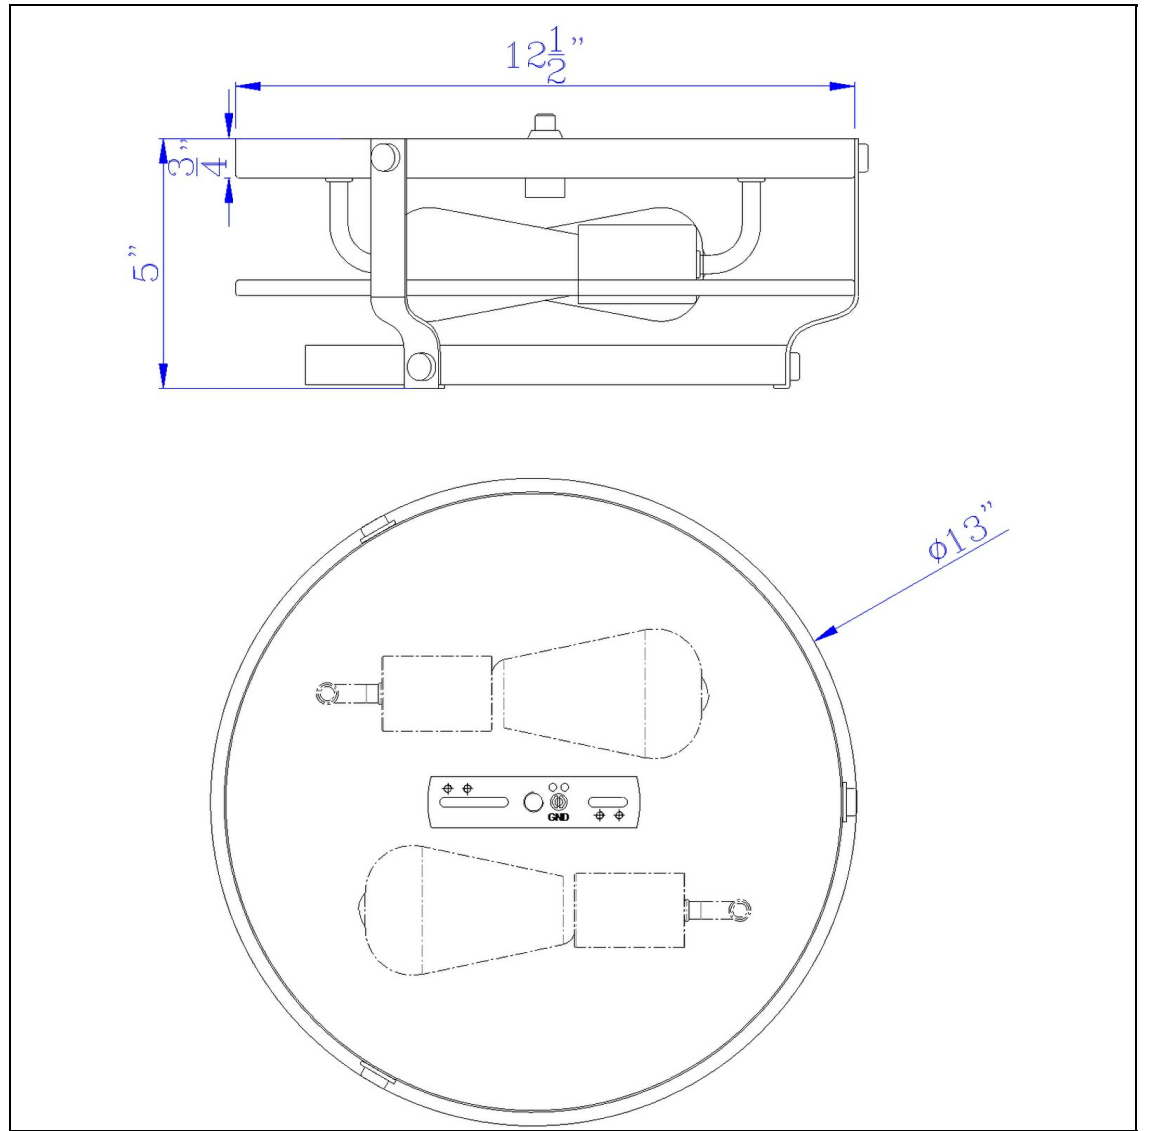

Product No. **FX-3796-2**

Description

60W x 2 Clarita metal semi flush mount fixture  
Durable Metal Construction  
Durable Wood and Metal Construction  
Uses Three 60 Watt Lights  
Ships in One Carton  
Semi Flush Fixture  
Medium Base Socket  
Refresh your space with this painted faux wood finish two-light semi flushmount light. It features a

Technical Specifications

<b>UPC</b>	020193067284	<b>Carton 1 Dimensions</b>	8.00 x 14.50 x 14.50
<b>Wattage</b>	2 X 60W	<b>Carton 2 Dimensions</b>	0.00 x 0.00 x 14.50
<b>Bulb Base</b>	E26	<b>Package Dimensions</b>	L: 14.50 W: 14.50 H: 8.00
<b>Number of Lights</b>	2		
<b>Color</b>	Drifted wood/Black		