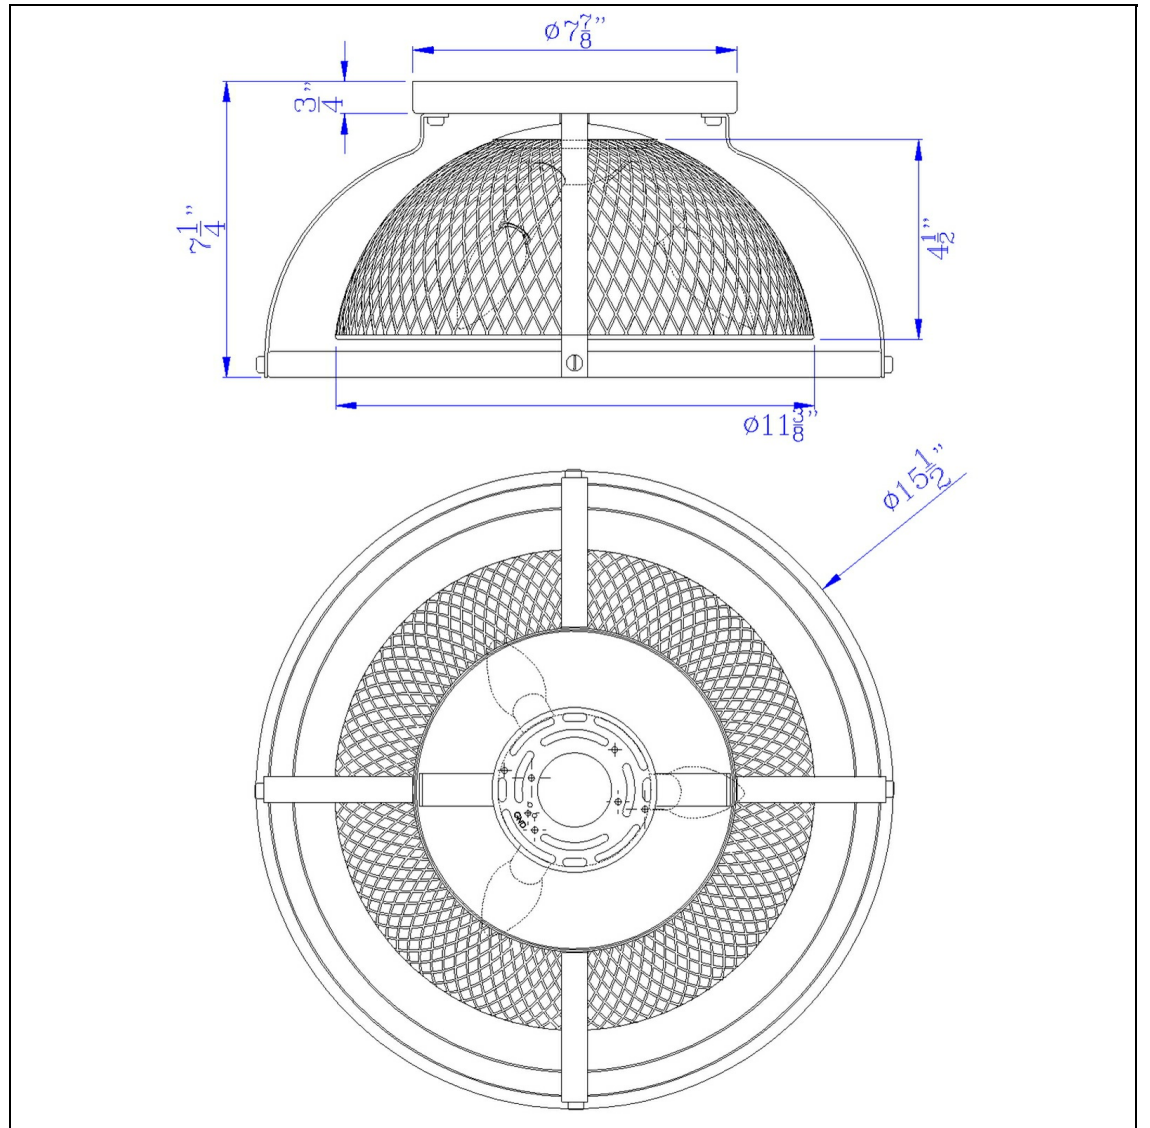

Product No. **FX-3799-3**

Description

60W x 3 Longmont metal semi flush mount fixture
Durable Metal Construction
Semi Flush Mount
Hardwired Application
Half Dome Mesh Shade
Wooden Outer Frame
Satin Finish
Add an contemporary touch to your home with this black wood and metal semi flush mount ceiling light

Technical Specifications

UPC	020193067284	Shade Bottom1	11.38
Wattage	3 X 60W	Shade Side	4.50
Bulb Base	E12	Carton 1 Dimensions	10.00 x 17.80 x 17.80
Number of Lights	3	Carton 2 Dimensions	0.00 x 0.00 x 17.80
Color	Black/Wood	Package Dimensions	L: 17.80 W: 17.80 H: 10.00