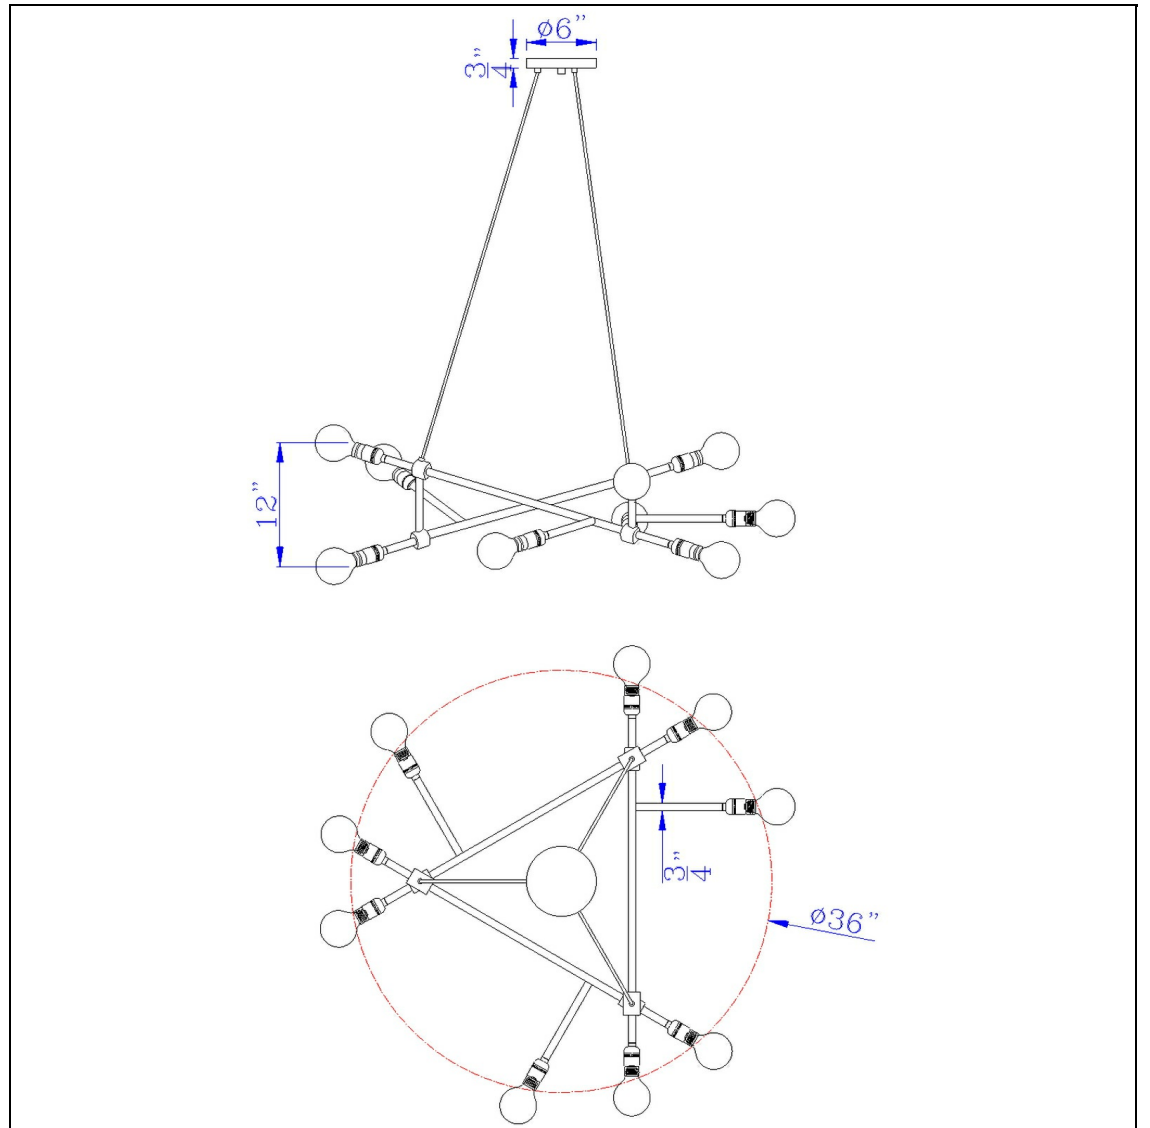

Product No. **FX-3800-9**

Description

60W x 9 Massena metal chandelier
Durable Metal Construction
Sputnik Style Chandelier
Canopy Included
Satin Black Finish
Ships in One Carton
Make as stylish addition to your space with this eye catching linear chandelier. It features a cross

Technical Specifications

UPC	020193067284
Wattage	60W X 9
Bulb Base	E26
Number of Lights	9
Color	Charcoal Grey

Carton 1 Dimensions	14.50 x 37.80 x 37.80
Carton 2 Dimensions	0.00 x 0.00 x 37.80
Package Dimensions	L: 37.80 W: 37.80 H: 14.50