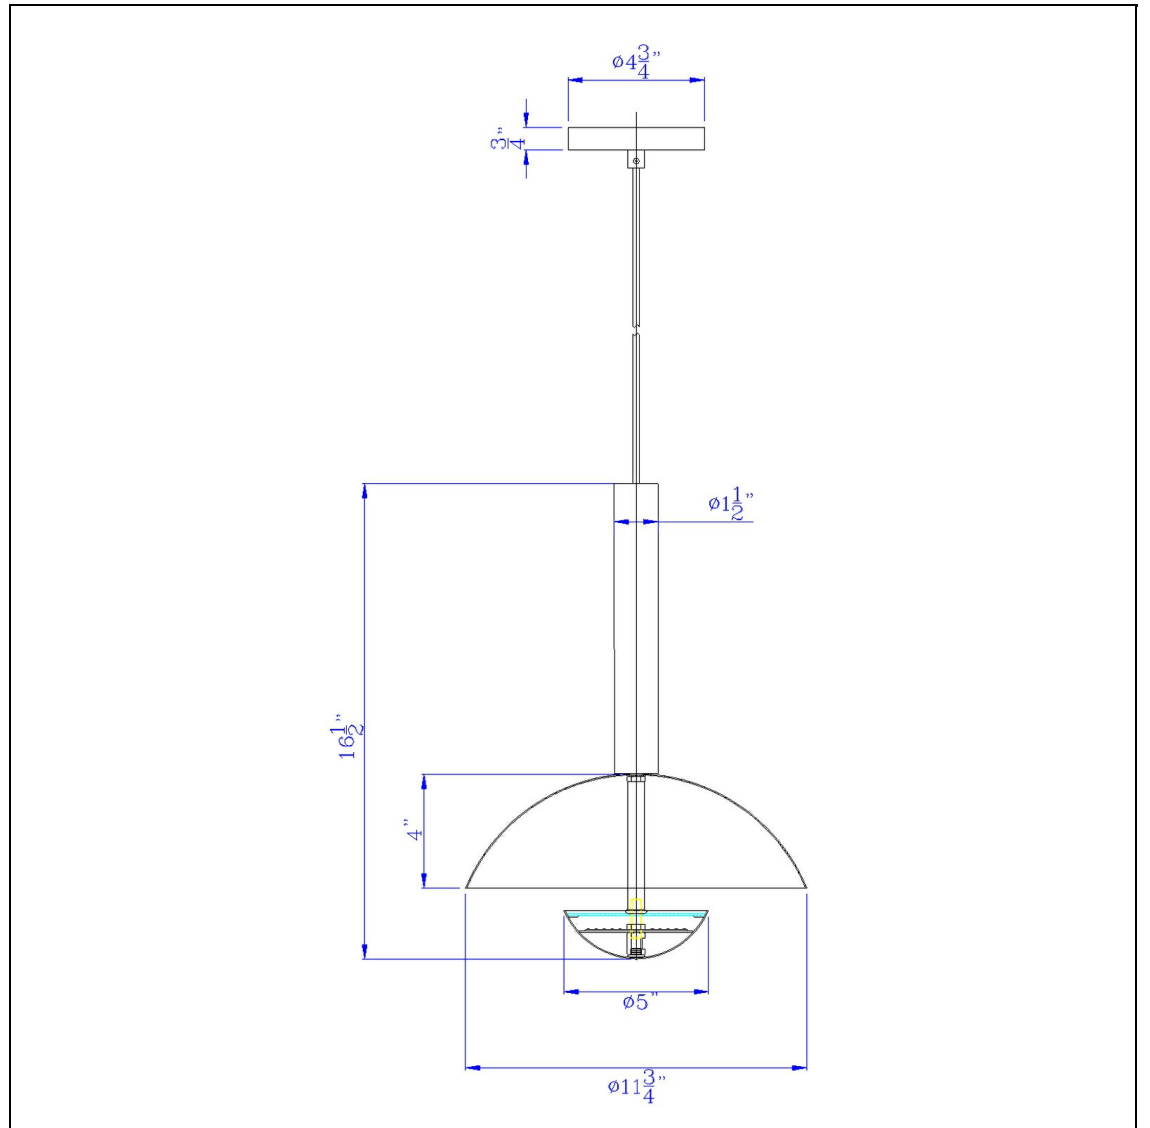

Product No. **FX-3801-1**

Description

Lakeland 15W intergrated dimmable LED metal / birch wood pendant light with half domed metal shade
Durable Metal Construction
6 Foot Cord
Canopy Included
Integrated Led Light
Ships in One Carton
Dimmable
1000 Lumen Output
Dimmable with Lutron brand dimmers: DVCL-153P,SCL-153P,AYCL-153P,CTCL-153P,DVCL-253p,dvscII-253p
This energy efficient LED pendant is the pefect touch to any kitchen,island area or foyer. It featur

Technical Specifications

UPC	020193067284	Shade Bottom1	11.75
Wattage	LED15W	Shade Side	4.00
Lumen	1000	Carton 1 Dimensions	9.30 x 14.30 x 14.30
Bulb Base	LED	Carton 2 Dimensions	0.00 x 0.00 x 14.30
Number of Lights	LED	Package Dimensions	L: 14.30 W: 14.30 H: 9.30
Color	Antique Brass/Wood		