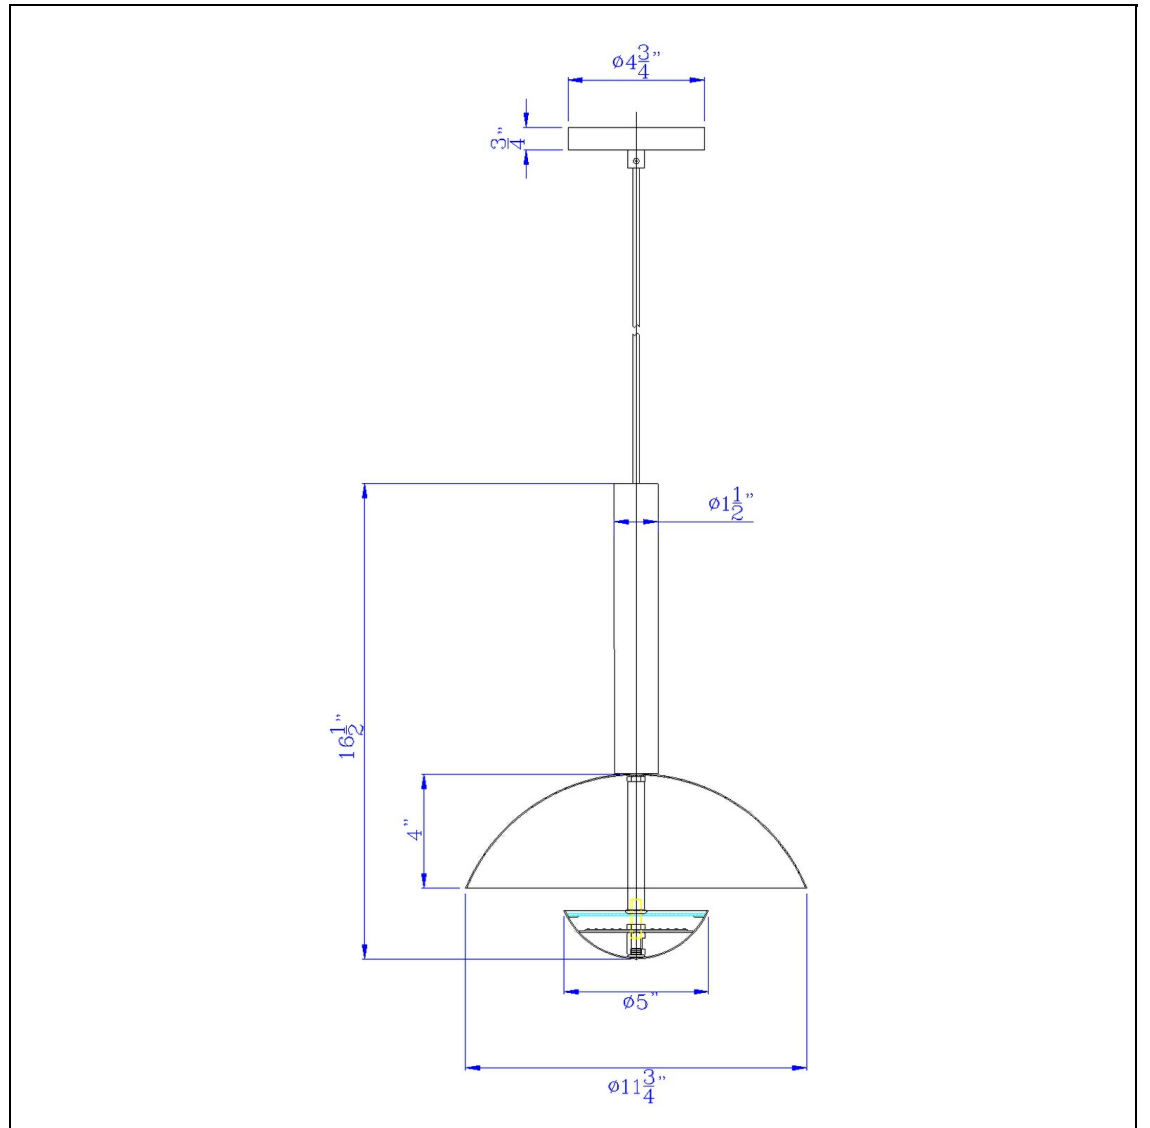

Product No. **FX-3801-1**

Description

Lakeland 15W intergrated dimmable LED metal / birch wood pendant light with half domed metal shade  
Durable Metal Construction  
6 Foot Cord  
Canopy Included  
Integrated Led Light  
Ships in One Carton  
Dimmable  
1000 Lumen Output  
Dimmable with Lutron brand dimmers: DVCL-153P,SCL-153P,AYCL-153P,CTCL-153P,DVCL-253p,dvscII-253p  
This energy efficient LED pendant is the pefect touch to any kitchen,island area or foyer. It featur

Technical Specifications

<b>UPC</b>	020193067284	<b>Shade Bottom1</b>	11.75
<b>Wattage</b>	LED15W	<b>Shade Side</b>	4.00
<b>Lumen</b>	1000	<b>Carton 1 Dimensions</b>	9.30 x 14.30 x 14.30
<b>Bulb Base</b>	LED	<b>Carton 2 Dimensions</b>	0.00 x 0.00 x 14.30
<b>Number of Lights</b>	LED	<b>Package Dimensions</b>	L: 14.30 W: 14.30 H: 9.30
<b>Color</b>	Antique Brass/Wood		