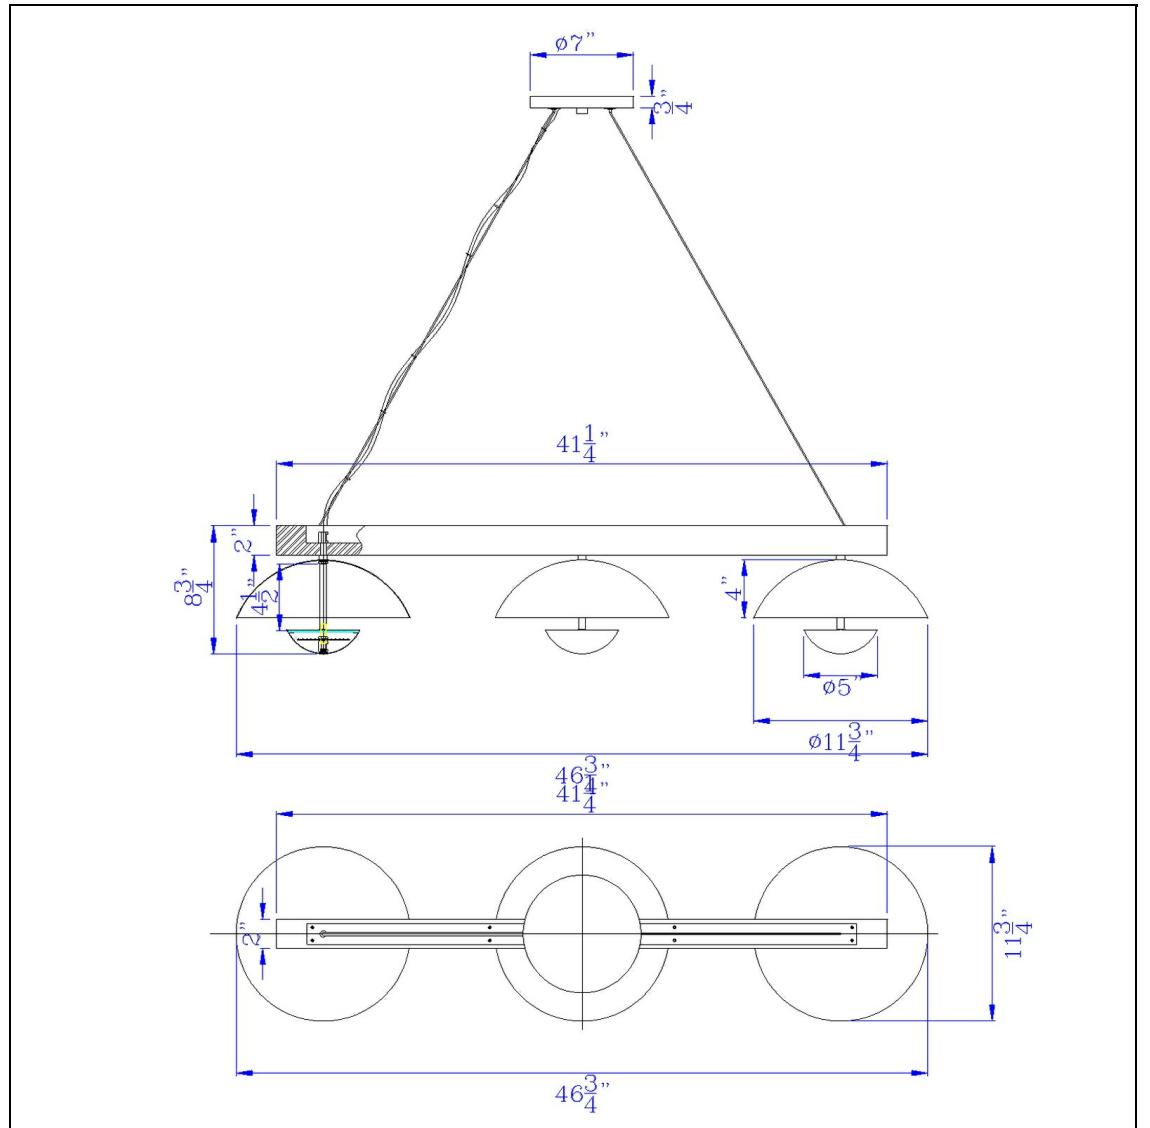

Product No. **FX-3801-3**

Description

Lakeland 15W x 3 intergrated dimmable LED metal / birch wood island chandelier with half domed metal shade
Durable Metal and Wood Construction
Island Canopy Included
Ships in One Carton
Integrated Led Light
Wooden Accents
Dimmable
1000 Lumen Output
Dimmable with Lutron Brand Dimmers: DVCL-153P,SCL-153P,AYCL-153P,CTCL-153P,DVCL-253P,DVSCLL-253PSE
This energy efficient LED Island Chandelier is the pefect touch to any kitchen,island area or foyer.

Technical Specifications

UPC	020193067284	Shade Bottom1	11.75
Wattage	LED15W X 3	Shade Side	4.00
Lumen	1000 x 3	Carton 1 Dimensions	11.30 x 14.30 x 49.30
Bulb Base	LED	Carton 2 Dimensions	0.00 x 0.00 x 49.30
Number of Lights	LED	Package Dimensions	L: 49.30 W: 14.30 H: 11.30
Color	Antique Brass/Wood		