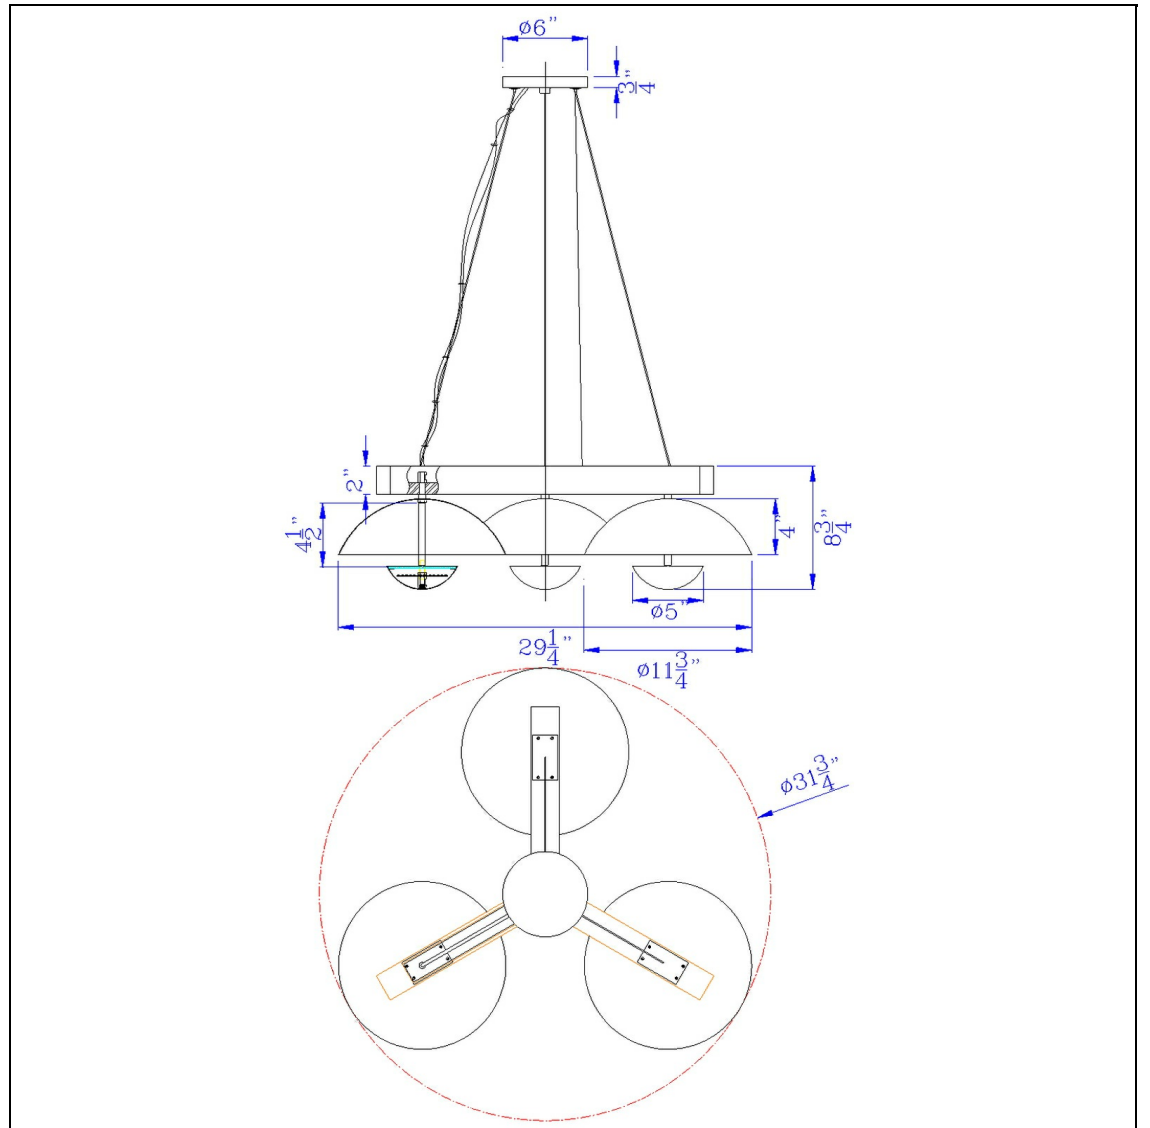

Product No. **FX-3801-3C**

Description

Lakeland 15W x 3 intergrated dimmable LED metal / birch wood pendant light with half domed metal shade  
Durable Metal and Wood Construction  
Canopy Included  
Integrated Led Light  
Dimmable  
1000 Lumen Output  
Wooden Accents  
Ships in One Carton  
Dimmable with Lutron brand dimmers: DVCL-153P,SCL-153P,AYCL-153P,CTCL-153P,DVCL-253P,DVSCLL-253PSE  
This energy efficient LED cluster pendants light is the pefect touch to any kitchen,island area or f

Technical Specifications

<b>UPC</b>	020193067284	<b>Shade Bottom1</b>	11.75
<b>Wattage</b>	LED15W X 3	<b>Shade Side</b>	4.00
<b>Lumen</b>	1000 x 3	<b>Carton 1 Dimensions</b>	11.30 x 29.30 x 31.50
<b>Bulb Base</b>	LED	<b>Carton 2 Dimensions</b>	0.00 x 0.00 x 31.50
<b>Number of Lights</b>	LED	<b>Package Dimensions</b>	L: 31.50 W: 29.30 H: 11.30
<b>Color</b>	Antique Brass/Wood		