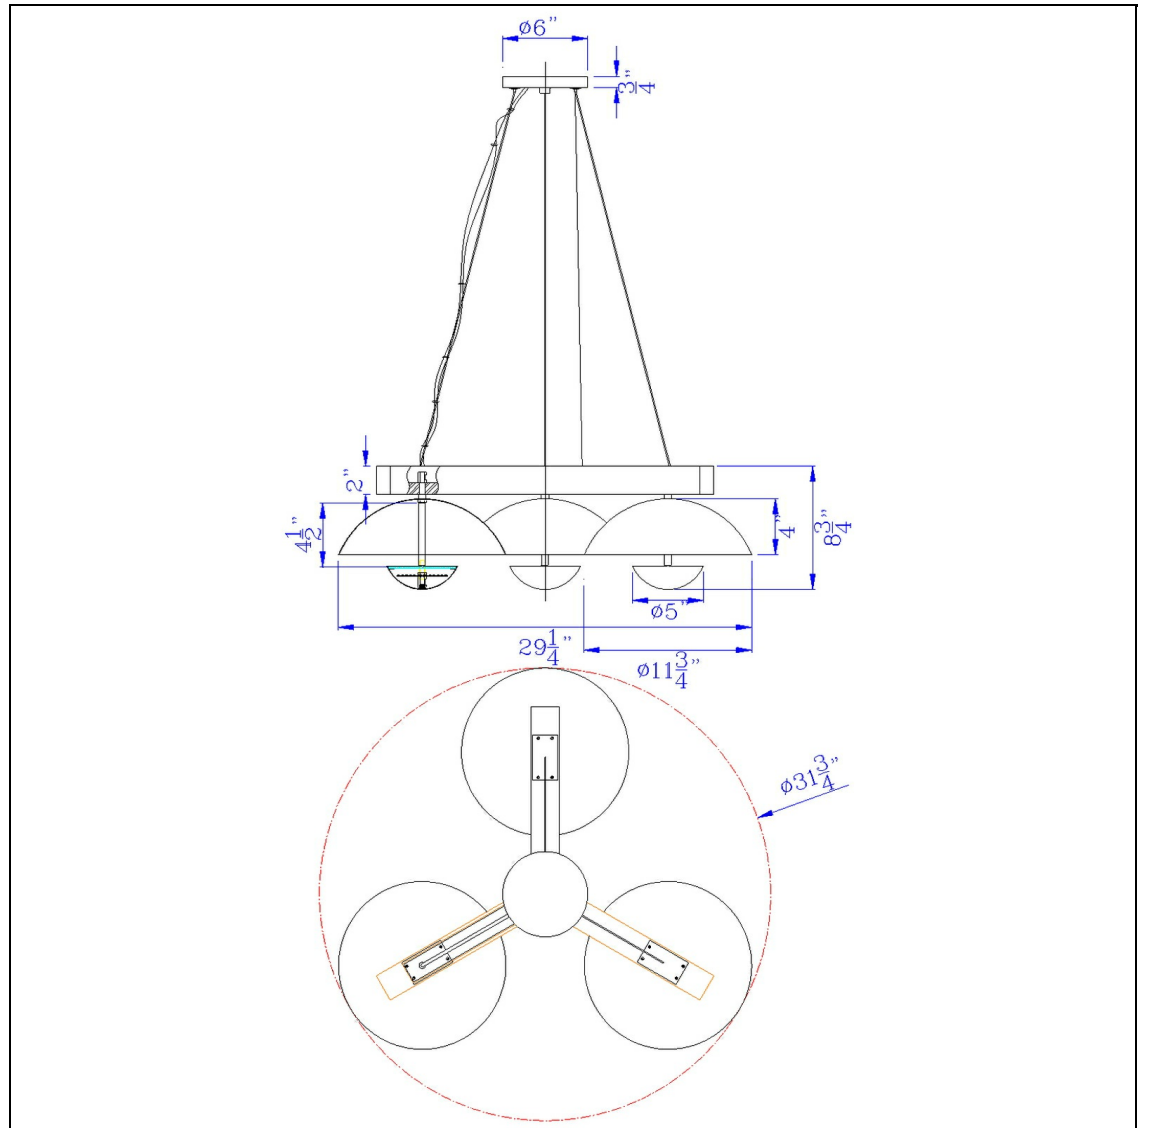

Product No. **FX-3801-3C**

Description

Lakeland 15W x 3 intergrated dimmable LED metal / birch wood pendant light with half domed metal shade
Durable Metal and Wood Construction
Canopy Included
Integrated Led Light
Dimmable
1000 Lumen Output
Wooden Accents
Ships in One Carton
Dimmable with Lutron brand dimmers: DVCL-153P,SCL-153P,AYCL-153P,CTCL-153P,DVCL-253P,DVSCLL-253PSE
This energy efficient LED cluster pendants light is the pefect touch to any kitchen,island area or f

Technical Specifications

UPC	020193067284	Shade Bottom1	11.75
Wattage	LED15W X 3	Shade Side	4.00
Lumen	1000 x 3	Carton 1 Dimensions	11.30 x 29.30 x 31.50
Bulb Base	LED	Carton 2 Dimensions	0.00 x 0.00 x 31.50
Number of Lights	LED	Package Dimensions	L: 31.50 W: 29.30 H: 11.30
Color	Antique Brass/Wood		