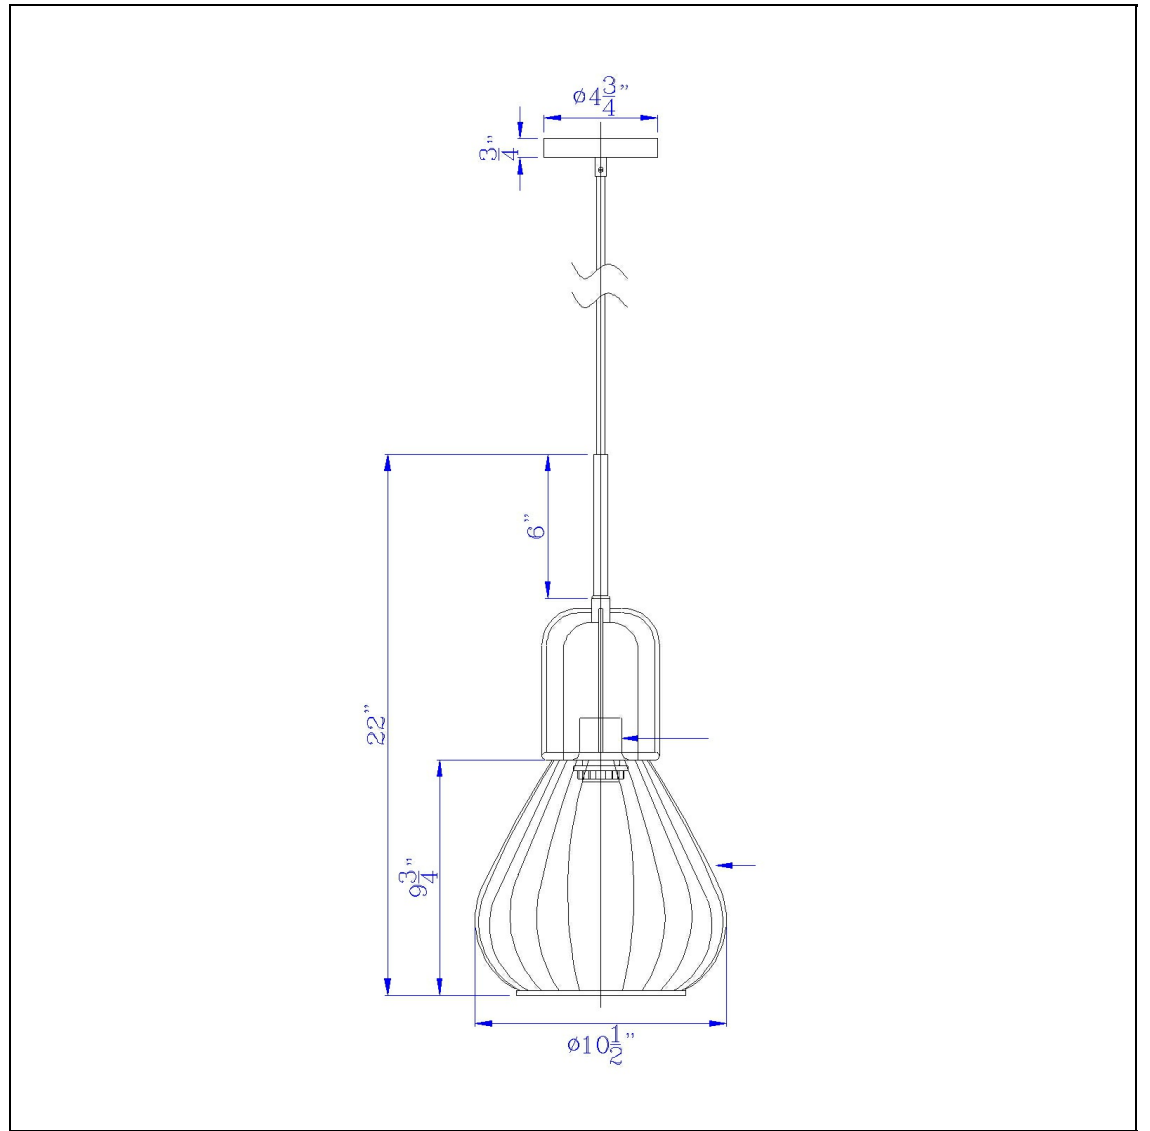

Product No. **FX-3803-1**

Description

60W Rochelle metal / rubber wood mini glass pendant
Durable Metal and Wood Construction
Canopy Included
Adjustable Height
6 Foot Cord
Wooden Accents
Clear Handblown Glass Shade
Ships in One Carton
Update your space with this wood and brushed steel finish single light hanging pendant. It features

Technical Specifications

UPC	020193067284	Shade Bottom1	10.50
Wattage	60W	Shade Side	9.75
Bulb Base	E26	Carton 1 Dimensions	14.00 x 12.30 x 17.00
Number of Lights	1	Carton 2 Dimensions	0.00 x 0.00 x 17.00
Color	Brushed Steel/Wood	Package Dimensions	L: 17.00 W: 12.30 H: 14.00