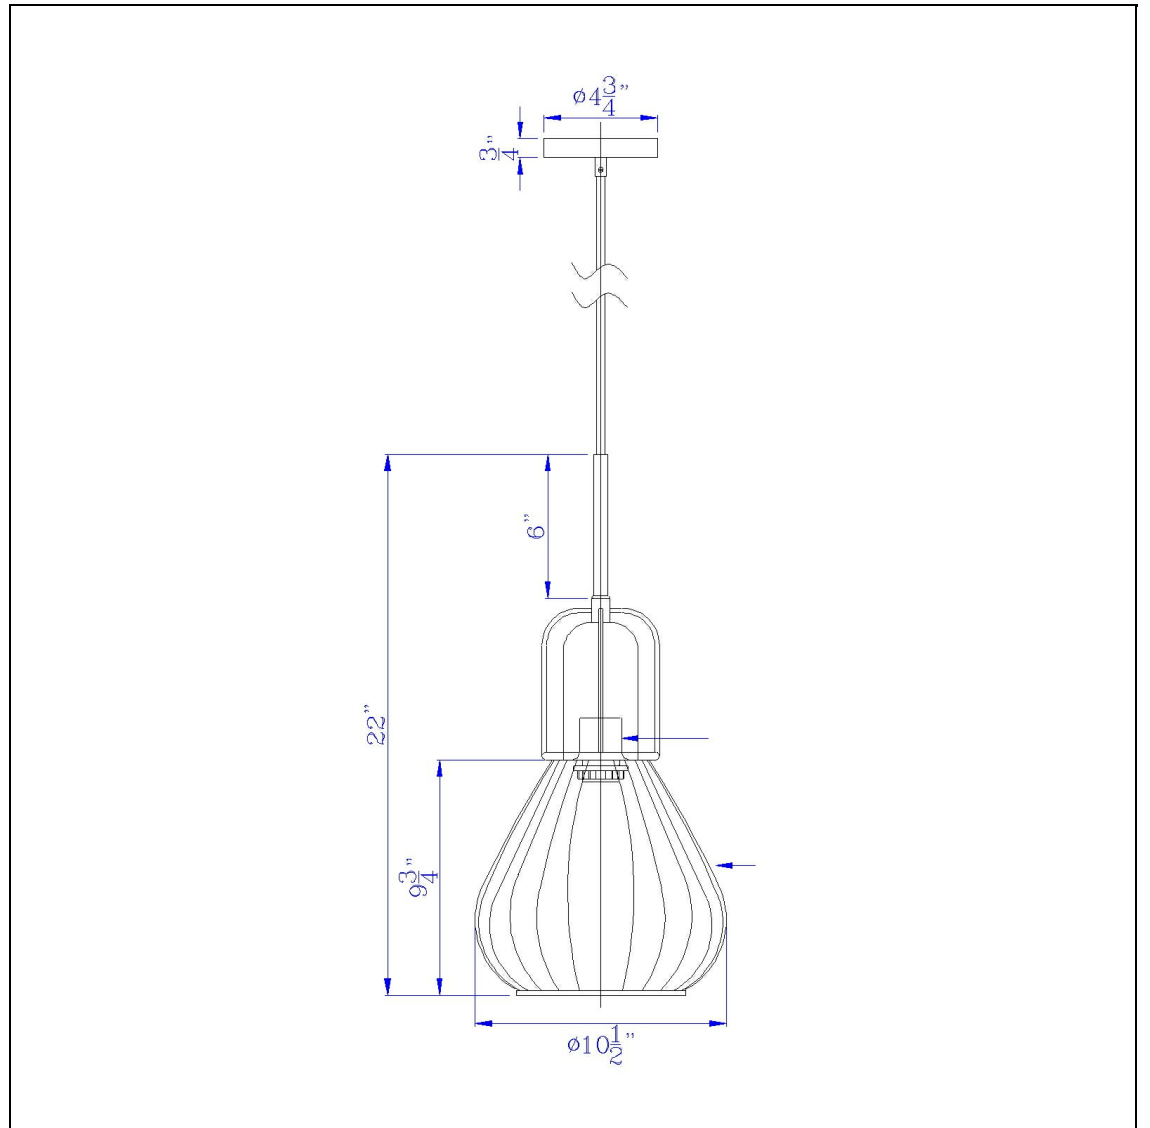

Product No. **FX-3803-1**

Description

60W Rochelle metal / rubber wood mini glass pendant  
Durable Metal and Wood Construction  
Canopy Included  
Adjustable Height  
6 Foot Cord  
Wooden Accents  
Clear Handblown Glass Shade  
Ships in One Carton  
Update your space with this wood and brushed steel finish single light hanging pendant. It features

Technical Specifications

<b>UPC</b>	020193067284	<b>Shade Bottom1</b>	10.50
<b>Wattage</b>	60W	<b>Shade Side</b>	9.75
<b>Bulb Base</b>	E26	<b>Carton 1 Dimensions</b>	14.00 x 12.30 x 17.00
<b>Number of Lights</b>	1	<b>Carton 2 Dimensions</b>	0.00 x 0.00 x 17.00
<b>Color</b>	Brushed Steel/Wood	<b>Package Dimensions</b>	L: 17.00 W: 12.30 H: 14.00