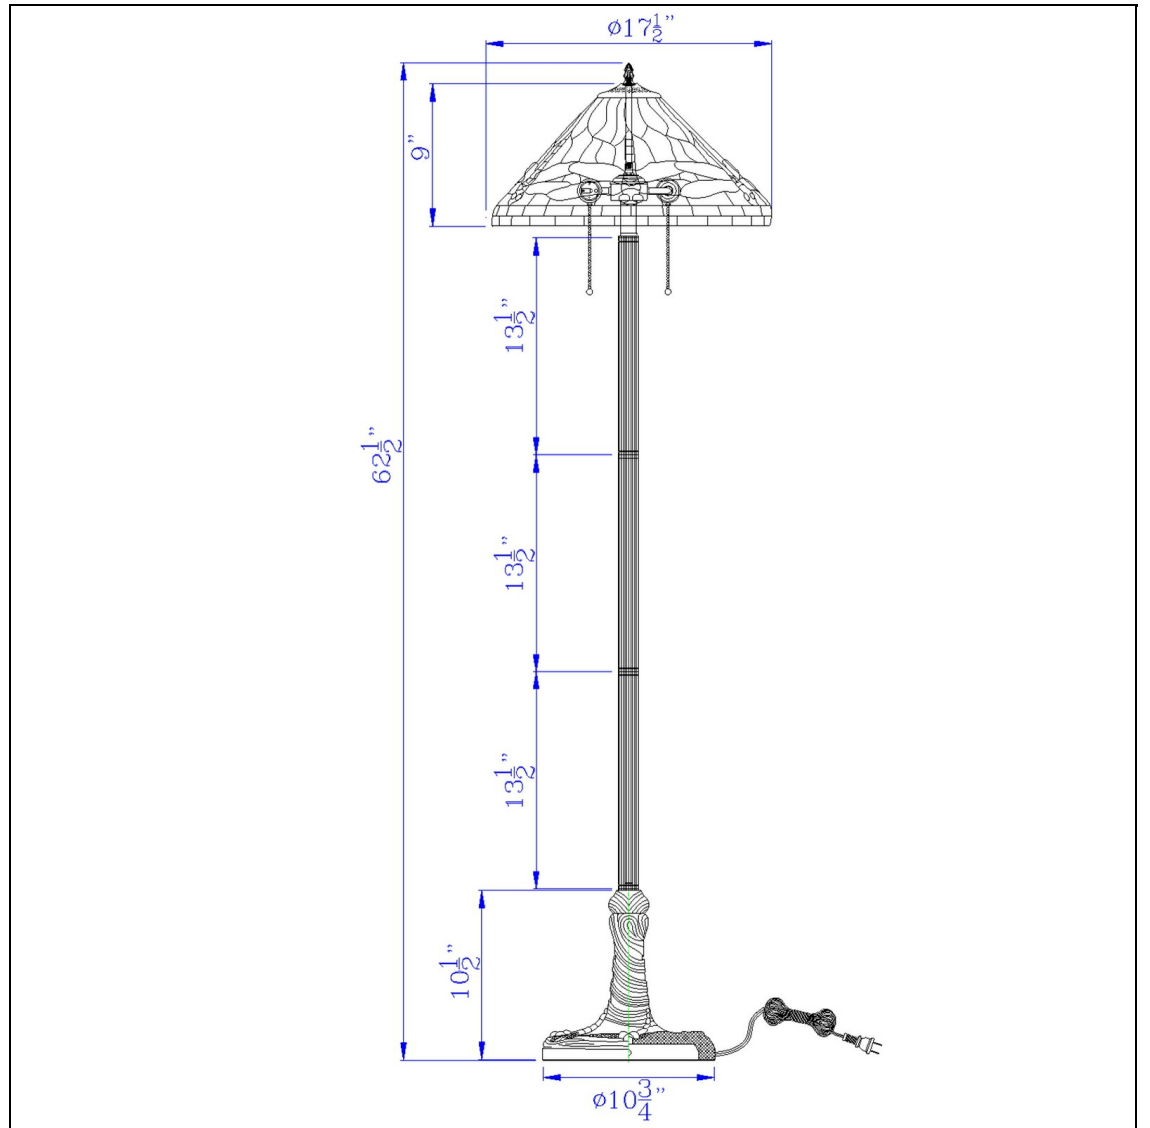

Product No. **BO-3108FL**

Description

60W x 2 metal/resin Tiffany table lamp with pull chain switches
Durable Resin and Metal Construction
Durable Resin and Metal Construction
Hand Painted Tiffany Glass Shade
Pull Chain Switch
Weighted Base for Added Stability
Ships in One Carton
Add a pop of color to your home with this stained glass tiffany floor lamp. It features a dark bronz

Technical Specifications

| | | | |
|-------------------------|---------------|----------------------------|----------------------------|
| UPC | 020193067284 | Shade Bottom1 | 17.50 |
| Wattage | 60W X 2 | Shade Side | 9.00 |
| Switch Type | ON/OFF | Carton 1 Dimensions | 21.50 x 14.80 x 21.30 |
| Bulb Base | E26 | Carton 2 Dimensions | 0.00 x 0.00 x 21.30 |
| Number of Lights | 2 | Package Dimensions | L: 21.30 W: 14.80 H: 21.50 |
| Color | Antique Brass | | |