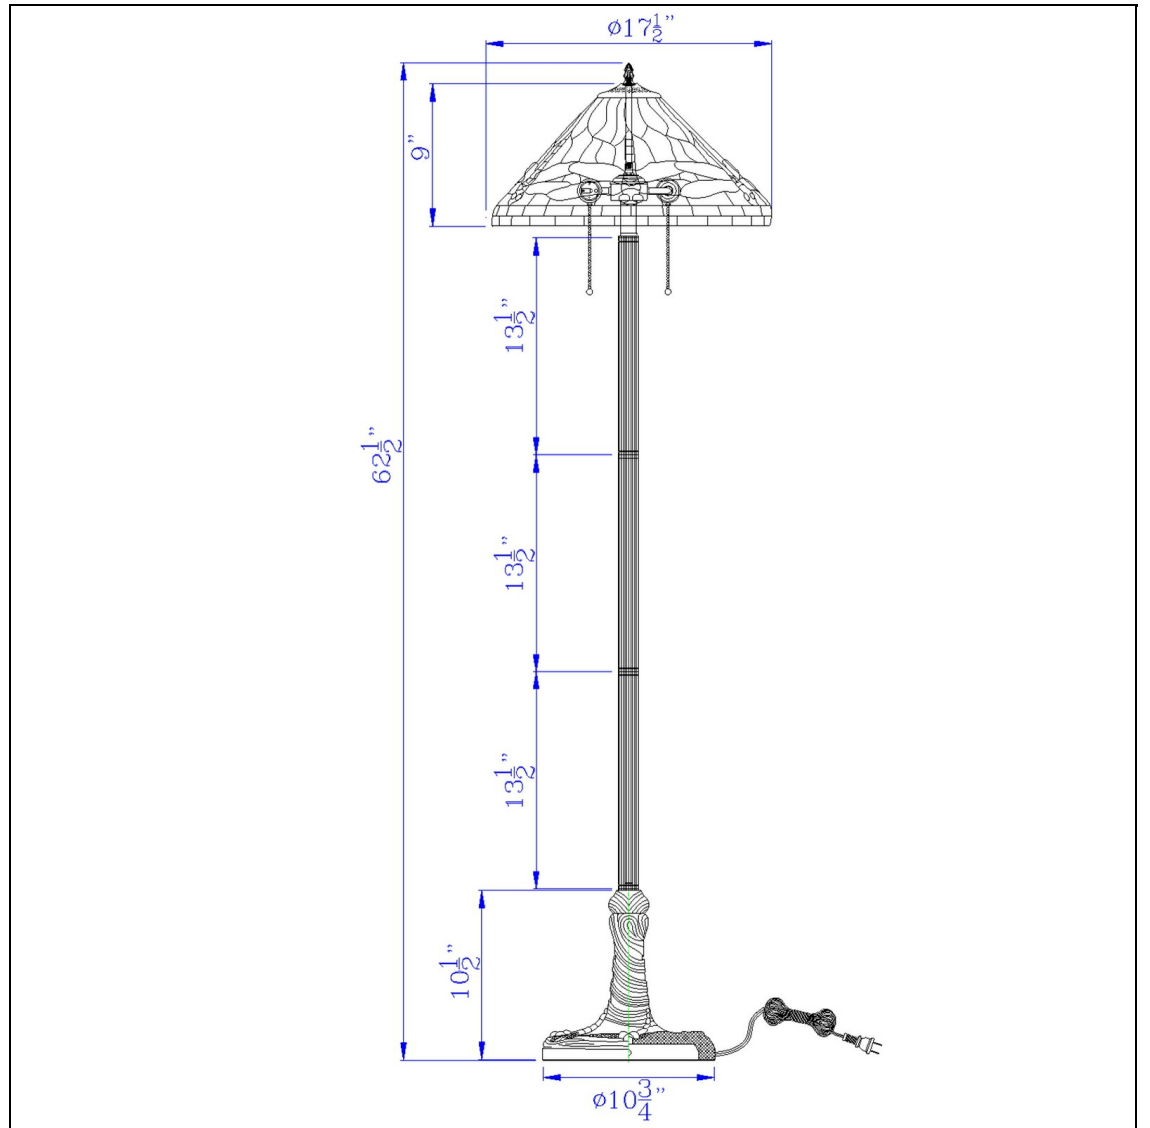

Product No. **BO-3108FL**

Description

60W x 2 metal/resin Tiffany table lamp with pull chain switches
Durable Resin and Metal Construction
Durable Resin and Metal Construction
Hand Painted Tiffany Glass Shade
Pull Chain Switch
Weighted Base for Added Stability
Ships in One Carton
Add a pop of color to your home with this stained glass tiffany floor lamp. It features a dark bronz

Technical Specifications

UPC	020193067284	Shade Bottom1	17.50
Wattage	60W X 2	Shade Side	9.00
Switch Type	ON/OFF	Carton 1 Dimensions	21.50 x 14.80 x 21.30
Bulb Base	E26	Carton 2 Dimensions	0.00 x 0.00 x 21.30
Number of Lights	2	Package Dimensions	L: 21.30 W: 14.80 H: 21.50
Color	Antique Brass		