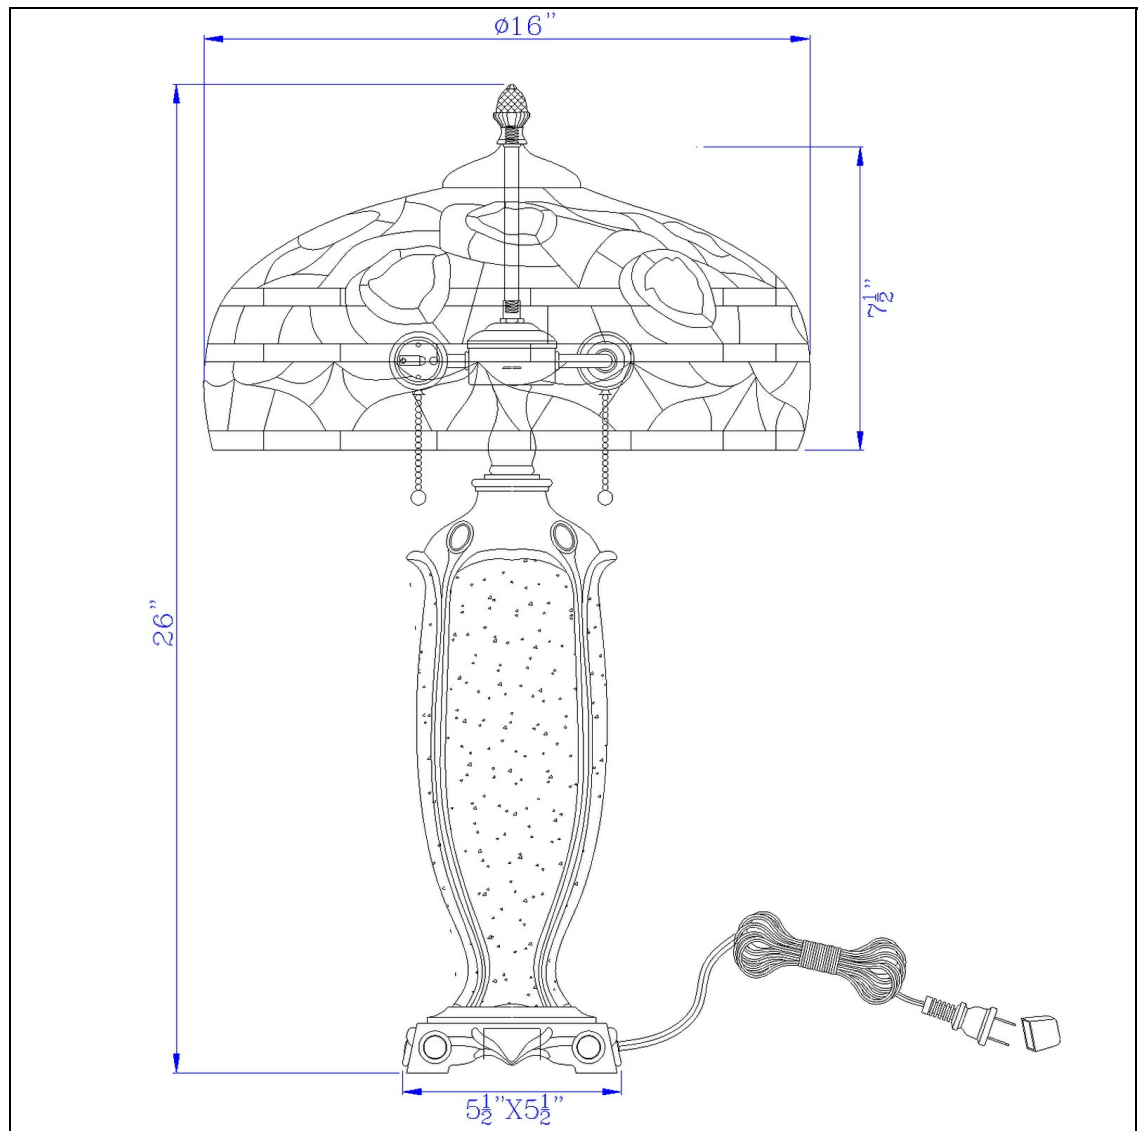

Product No. **BO-3107TB**

Description

60W x 2 metal/resin Tiffany table lamp with pull chain switches  
Durable Resin and Metal Construction  
Durable Resin and Metal Construction  
Hand Painted Tiffany Glass Shade  
Pull Chain Switch  
Weighted Base for Added Stability  
Ships in One Carton  
Add a pop of color to your home with this stained glass tiffany table lamp. It features a dark bronz

Technical Specifications

<b>UPC</b>	020193067284	<b>Shade Bottom1</b>	16.00
<b>Wattage</b>	60W X 2	<b>Shade Side</b>	7.50
<b>Switch Type</b>	ON/OFF	<b>Carton 1 Dimensions</b>	26.00 x 11.80 x 23.00
<b>Bulb Base</b>	E26	<b>Carton 2 Dimensions</b>	0.00 x 0.00 x 23.00
<b>Number of Lights</b>	2	<b>Package Dimensions</b>	L: 23.00 W: 11.80 H: 26.00
<b>Color</b>	Dark Bronze		