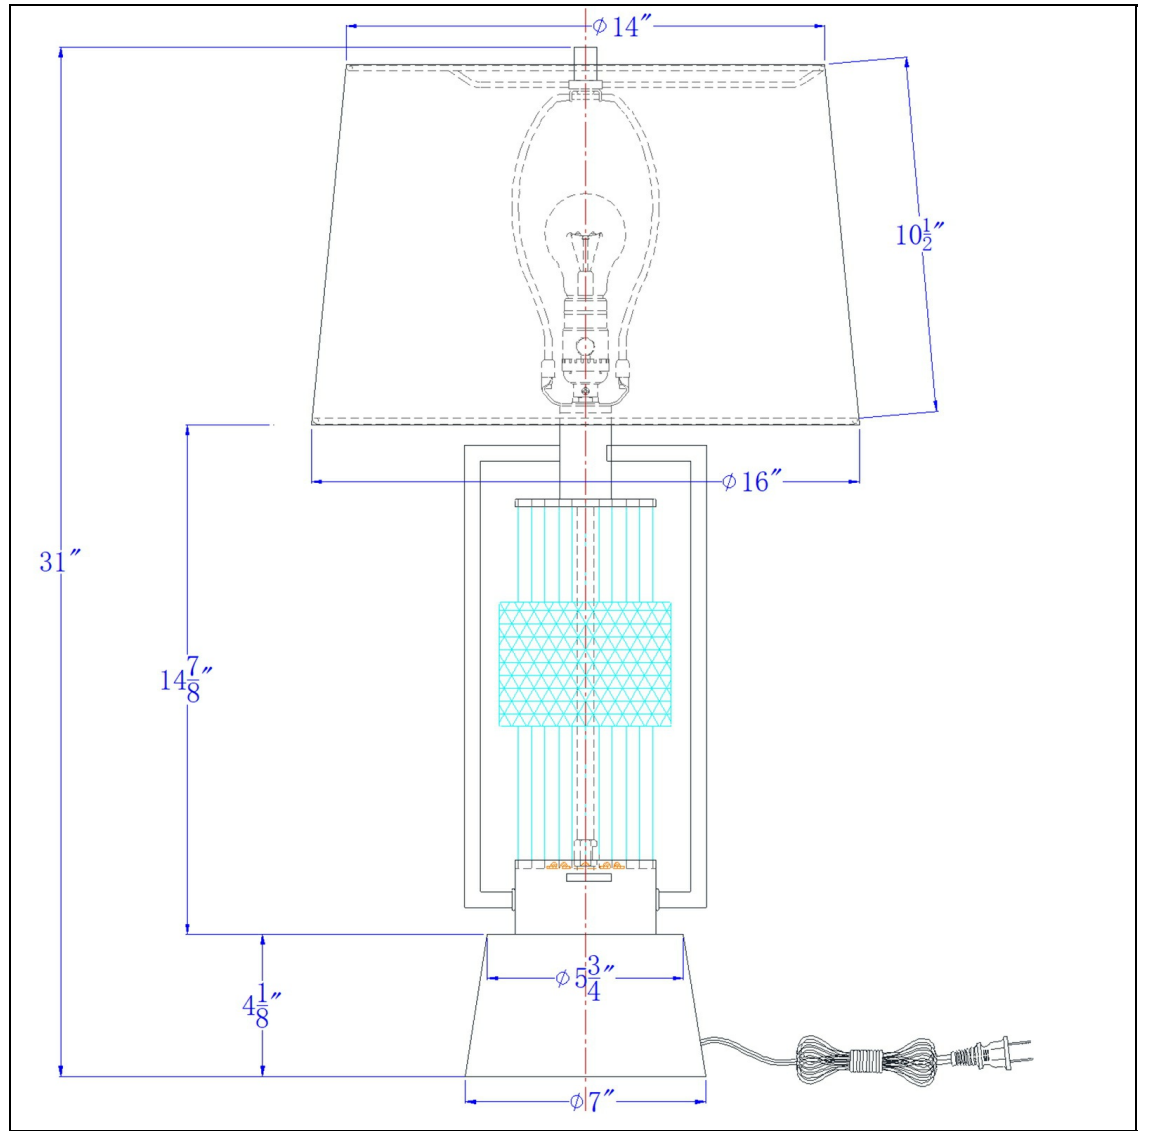

Product No. **BO-3134TB**

Description

Vallda 100W 3 way table lamp with 2W LED night light with Metal/glass body and cement base and fine burlap drum shade
Lantern Style Table Lamp
Rotary Switch on Socket
Durable Glass and Metal Construction
Weighted Cement Base
Ships in One Carton
Hardback Fabric Shade Included
Functional 2W Led Night Light
Uplight Direction
Style your home with this contemporary take on a classic lantern style lamp. It features a clear gla

Technical Specifications

UPC	020193067284	Shade Top1	14.00
Wattage	100W+LED2W	Shade Bottom1	16.00
Switch Type	3WAY	Shade Side	10.50
Bulb Base	E26	Carton 1 Dimensions	23.30 x 17.00 x 17.00
Number of Lights	1	Carton 2 Dimensions	0.00 x 0.00 x 17.00
Color	Matte Black/Cement	Package Dimensions	L: 17.00 W: 17.00 H: 23.30
Base Color	Concrete		