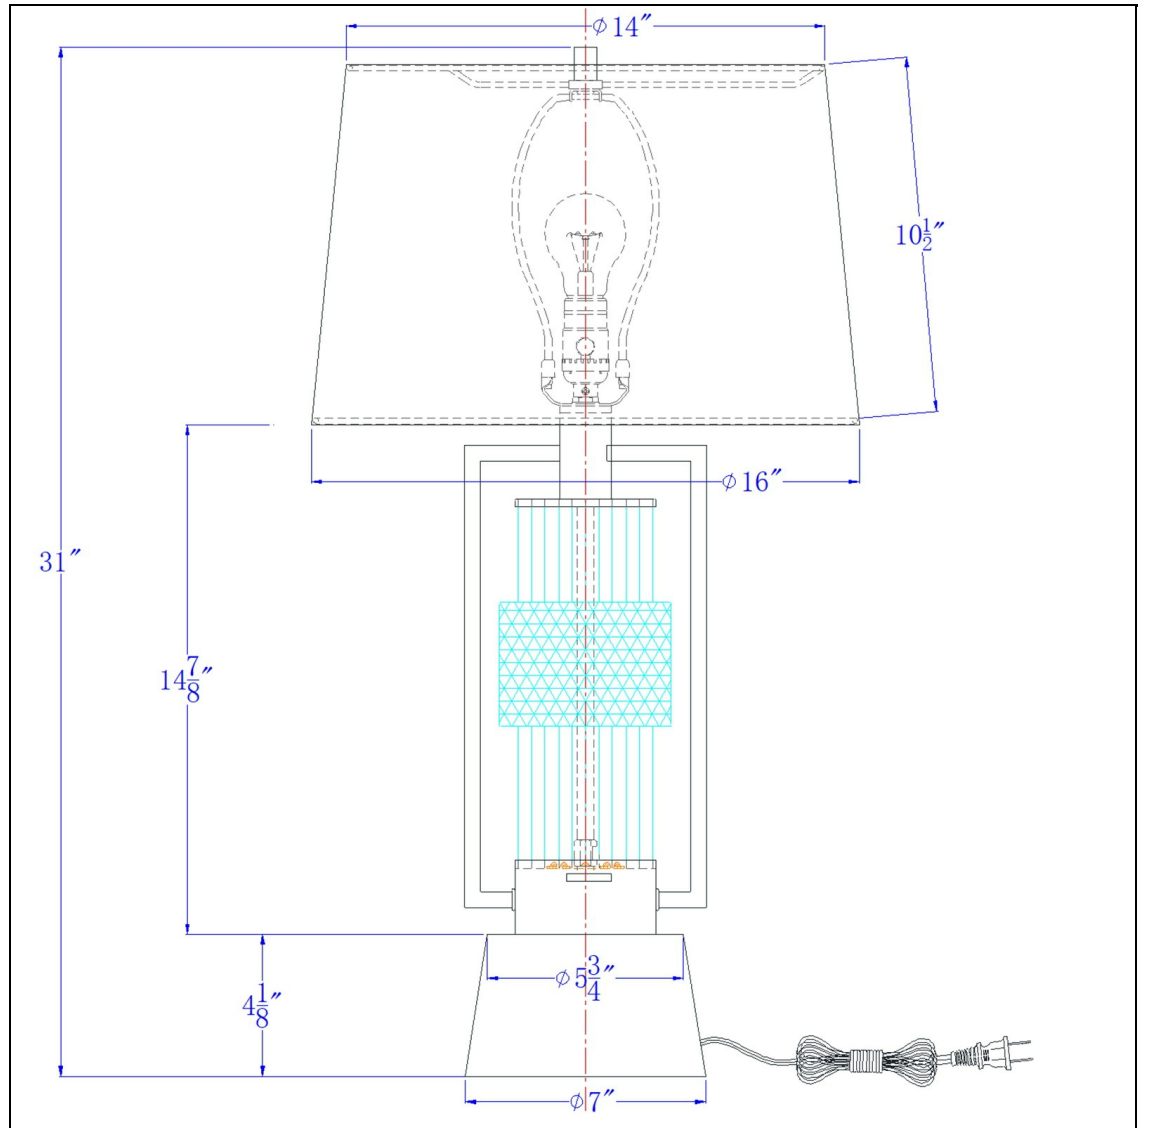

Product No. **BO-3134TB**

Description

Vallda 100W 3 way table lamp with 2W LED night light with Metal/glass body and cement base and fine burlap drum shade
Lantern Style Table Lamp
Rotary Switch on Socket
Durable Glass and Metal Construction
Weighted Cement Base
Ships in One Carton
Hardback Fabric Shade Included
Functional 2W Led Night Light
Uplight Direction
Style your home with this contemporary take on a classic lantern style lamp. It features a clear gla

Technical Specifications

| | | | |
|-------------------------|--------------------|----------------------------|----------------------------|
| UPC | 020193067284 | Shade Top1 | 14.00 |
| Wattage | 100W+LED2W | Shade Bottom1 | 16.00 |
| Switch Type | 3WAY | Shade Side | 10.50 |
| Bulb Base | E26 | Carton 1 Dimensions | 23.30 x 17.00 x 17.00 |
| Number of Lights | 1 | Carton 2 Dimensions | 0.00 x 0.00 x 17.00 |
| Color | Matte Black/Cement | Package Dimensions | L: 17.00 W: 17.00 H: 23.30 |
| Base Color | Concrete | | |