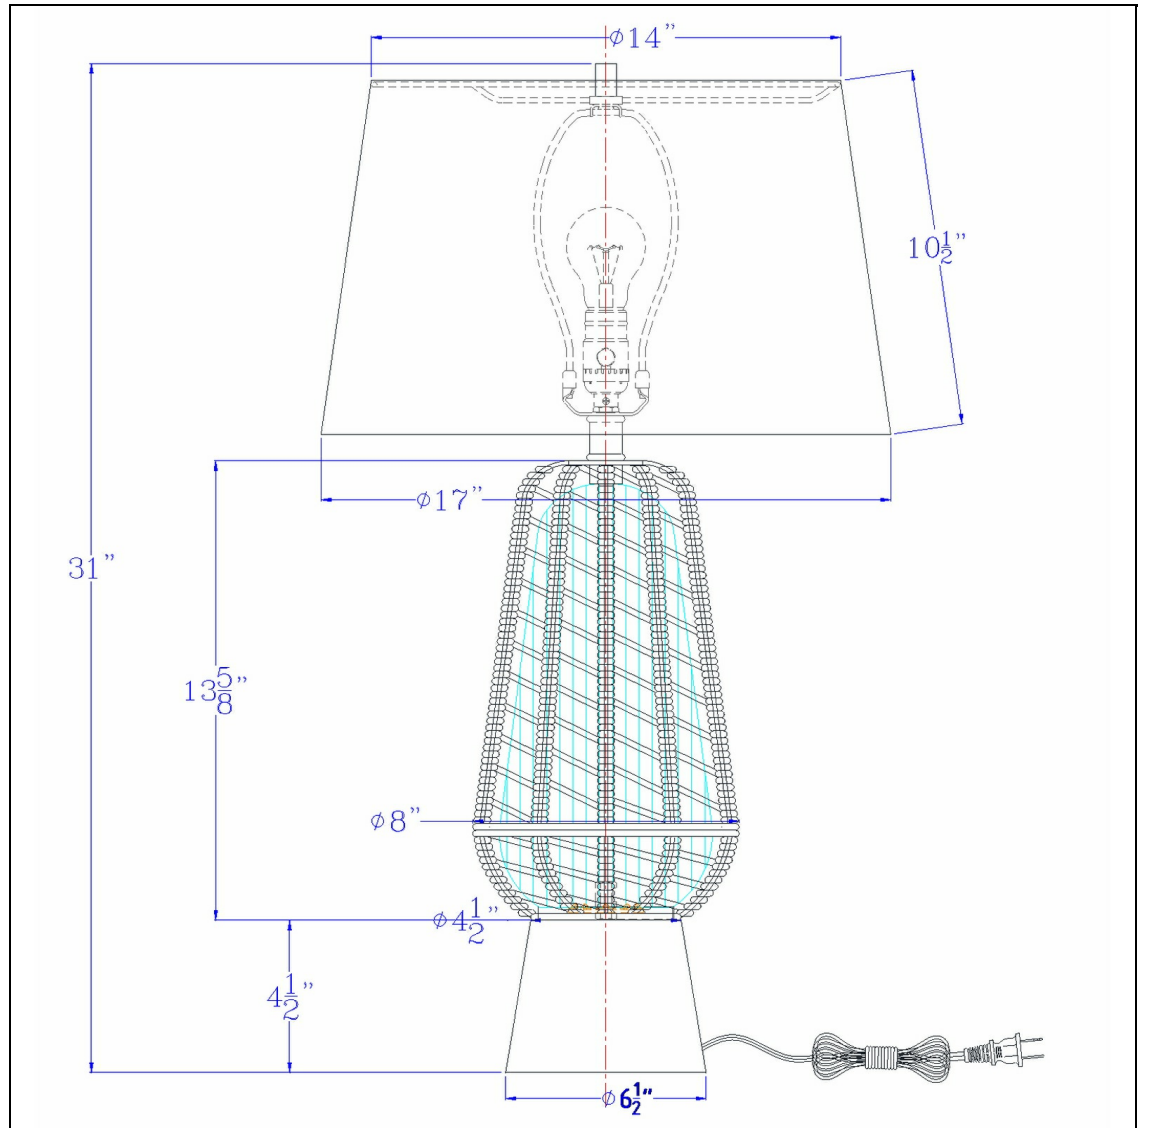

Product No. **BO-3135TB**

Description

Hanko 100W 3 way table lamp with 2W LED night light with burlap wrapped glass and metal base
Lantern Style Table Lamp
Rotary Switch on Socket
Durable Glass and Metal Construction
Weighted Base for Added Stability
Ships in One Carton
Hardback Fabric Shade Included
Braided Burlap Decorative Accents
Uplight Direction
Accessorize your home with this contemporary take on a classic lantern style lamp. It features a cl

Technical Specifications

UPC	020193067284
Wattage	100W+LED2W
Switch Type	3WAY
Bulb Base	E26
Number of Lights	1
Color	Burlap/charcoal grey
Base Color	Charcoal Grey

Shade Top1	14.00
Shade Bottom1	17.00
Shade Side	10.50
Carton 1 Dimensions	22.80 x 18.00 x 18.00
Carton 2 Dimensions	0.00 x 0.00 x 18.00
Package Dimensions	L: 18.00 W: 18.00 H: 22.80