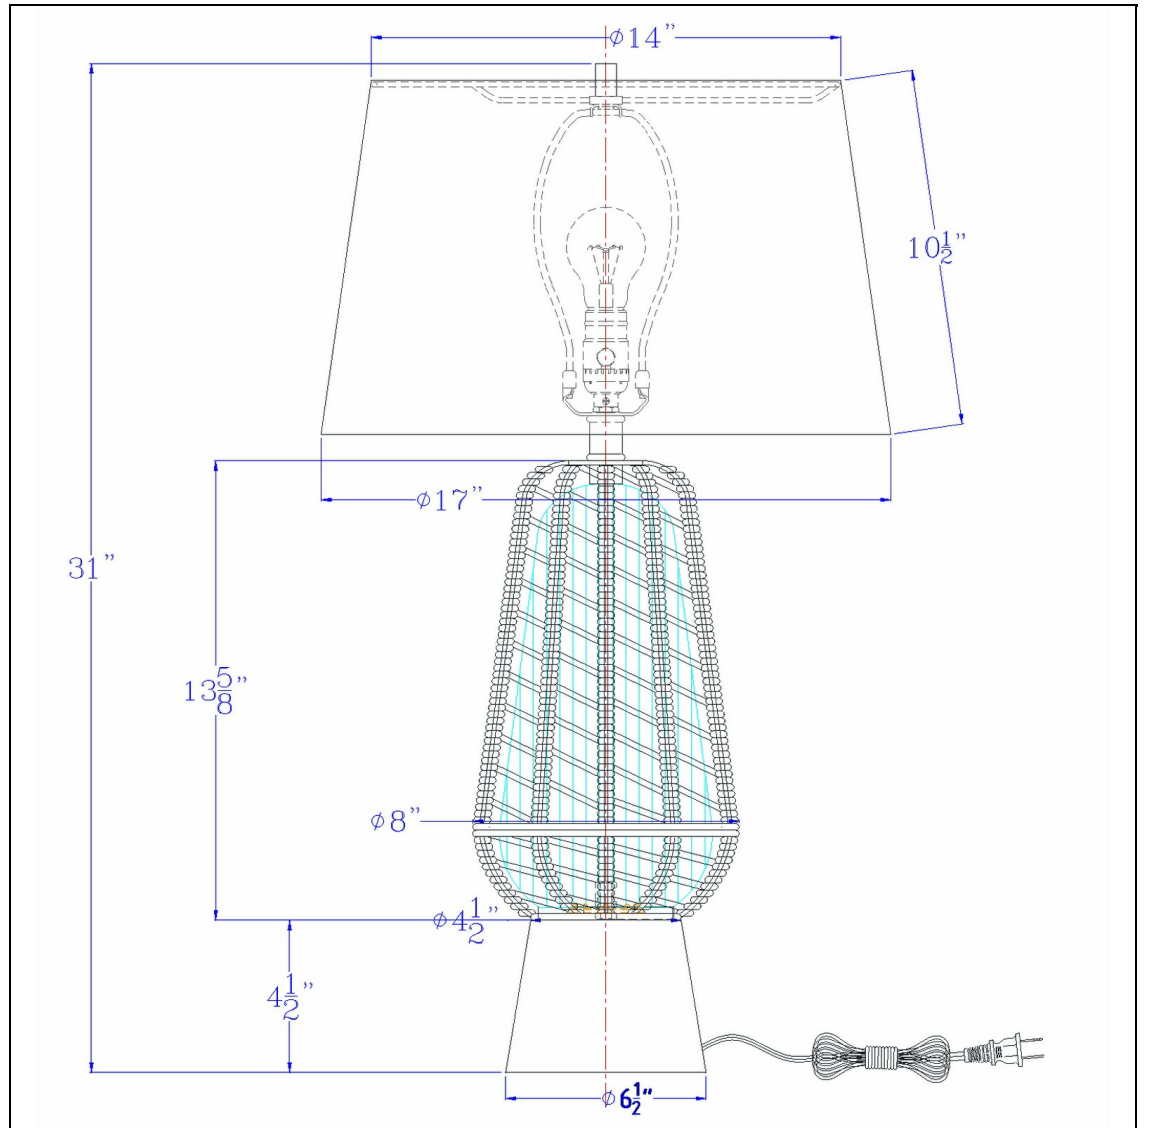

Product No. **BO-3135TB**

Description

Hanko 100W 3 way table lamp with 2W LED night light with burlap wrapped glass and metal base  
Lantern Style Table Lamp  
Rotary Switch on Socket  
Durable Glass and Metal Construction  
Weighted Base for Added Stability  
Ships in One Carton  
Hardback Fabric Shade Included  
Braided Burlap Decorative Accents  
Uplight Direction  
Accessorize your home with this contemporary take on a classic lantern style lamp. It features a cl

Technical Specifications

<b>UPC</b>	020193067284
<b>Wattage</b>	100W+LED2W
<b>Switch Type</b>	3WAY
<b>Bulb Base</b>	E26
<b>Number of Lights</b>	1
<b>Color</b>	Burlap/charcoal grey
<b>Base Color</b>	Charcoal Grey

<b>Shade Top1</b>	14.00
<b>Shade Bottom1</b>	17.00
<b>Shade Side</b>	10.50
<b>Carton 1 Dimensions</b>	22.80 x 18.00 x 18.00
<b>Carton 2 Dimensions</b>	0.00 x 0.00 x 18.00
<b>Package Dimensions</b>	L: 18.00 W: 18.00 H: 22.80