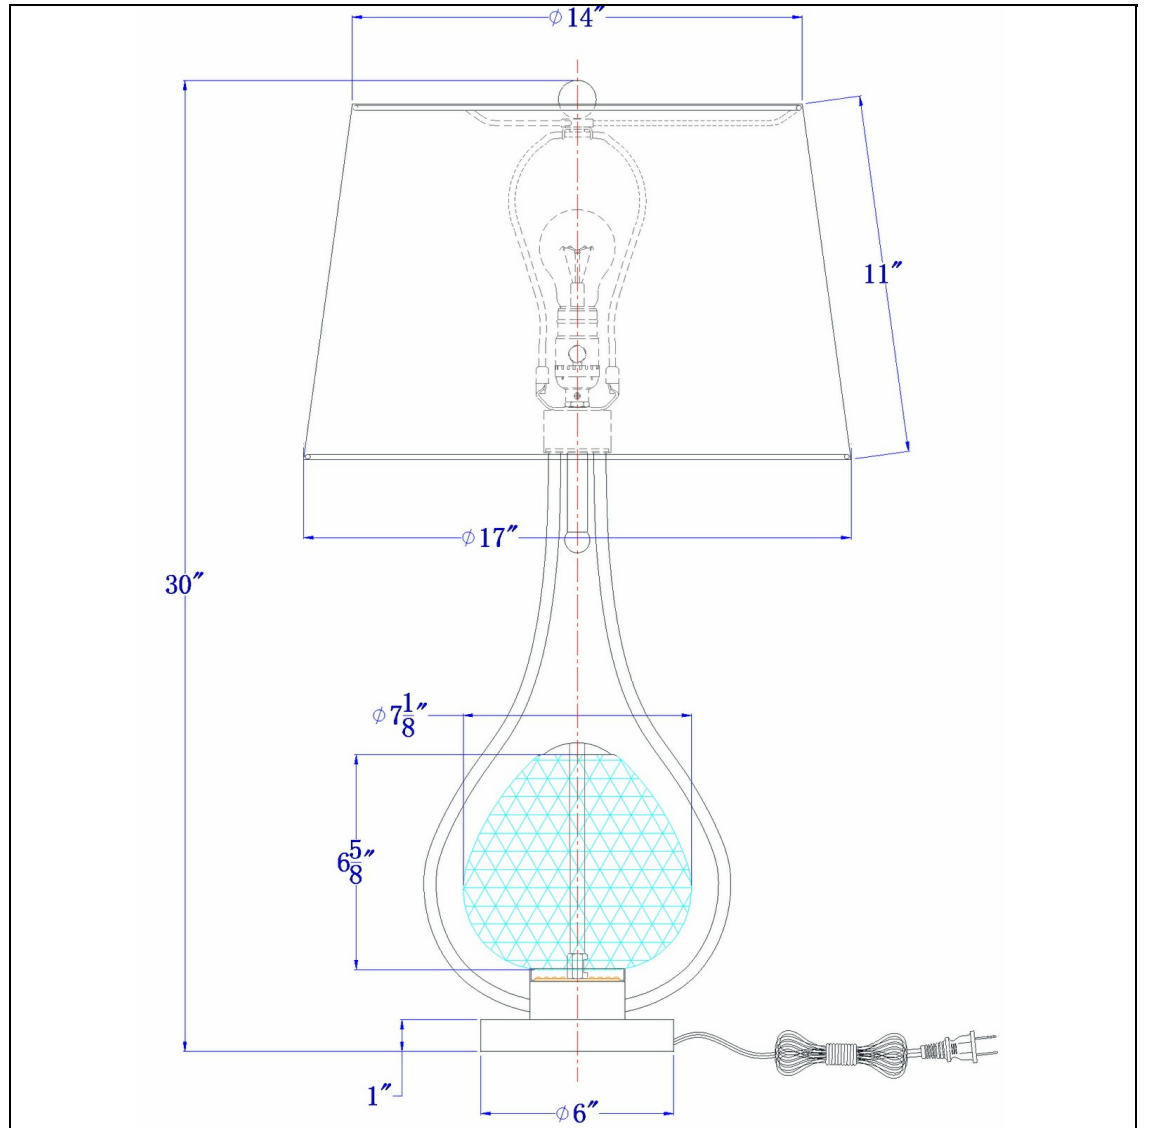

Product No. **BO-3136TB**

Description

Forssa 100W 3 way table lamp with 2W LED night light in glass and metal base.  
Teardrop Style Lamp  
Rotary Switch on Socket  
Durable Glass and Metal Construction  
Weighted Base for Added Stability  
Ships in One Carton  
Hardback Fabric Shade Included  
Functional 2 Watt Led Night Light  
Uplight Direction  
Transform your space with this teardrop style table lamp. It features a clear diamond pattern font w

Technical Specifications

<b>UPC</b>	020193067284	<b>Shade Top1</b>	14.00
<b>Wattage</b>	100W+LED2W	<b>Shade Bottom1</b>	17.00
<b>Switch Type</b>	3WAY	<b>Shade Side</b>	11.00
<b>Bulb Base</b>	E26	<b>Carton 1 Dimensions</b>	22.80 x 18.30 x 18.30
<b>Number of Lights</b>	1	<b>Carton 2 Dimensions</b>	0.00 x 0.00 x 18.30
<b>Color</b>	Charcoal Grey	<b>Package Dimensions</b>	L: 18.30 W: 18.30 H: 22.80
<b>Base Color</b>	Charcoal Grey		