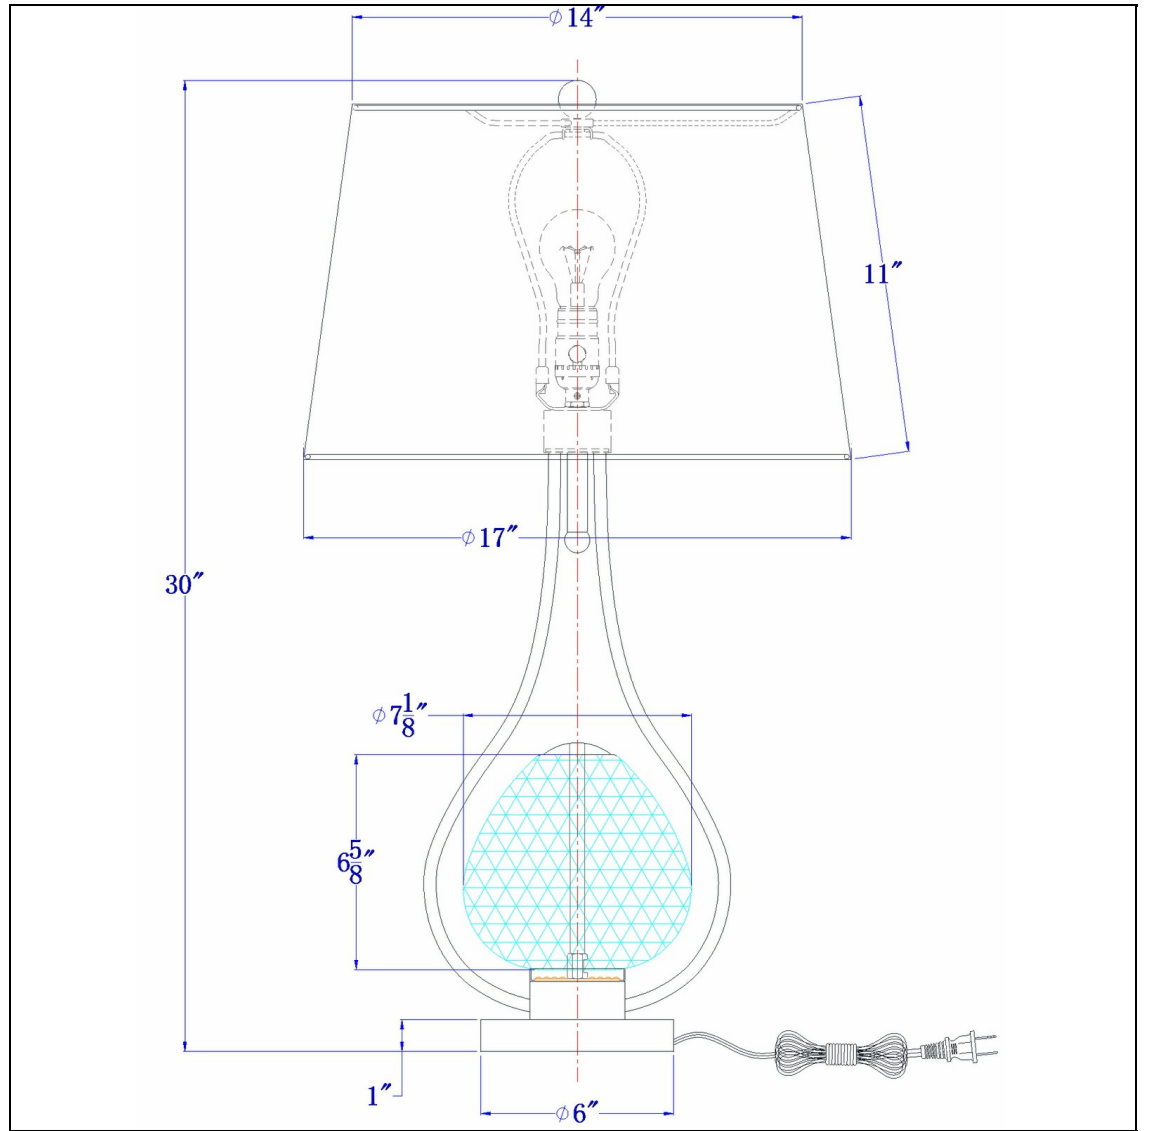

Product No. **BO-3136TB**

Description

Forssa 100W 3 way table lamp with 2W LED night light in glass and metal base.
Teardrop Style Lamp
Rotary Switch on Socket
Durable Glass and Metal Construction
Weighted Base for Added Stability
Ships in One Carton
Hardback Fabric Shade Included
Functional 2 Watt Led Night Light
Uplight Direction
Transform your space with this teardrop style table lamp. It features a clear diamond pattern font w

Technical Specifications

UPC	020193067284	Shade Top1	14.00
Wattage	100W+LED2W	Shade Bottom1	17.00
Switch Type	3WAY	Shade Side	11.00
Bulb Base	E26	Carton 1 Dimensions	22.80 x 18.30 x 18.30
Number of Lights	1	Carton 2 Dimensions	0.00 x 0.00 x 18.30
Color	Charcoal Grey	Package Dimensions	L: 18.30 W: 18.30 H: 22.80
Base Color	Charcoal Grey		