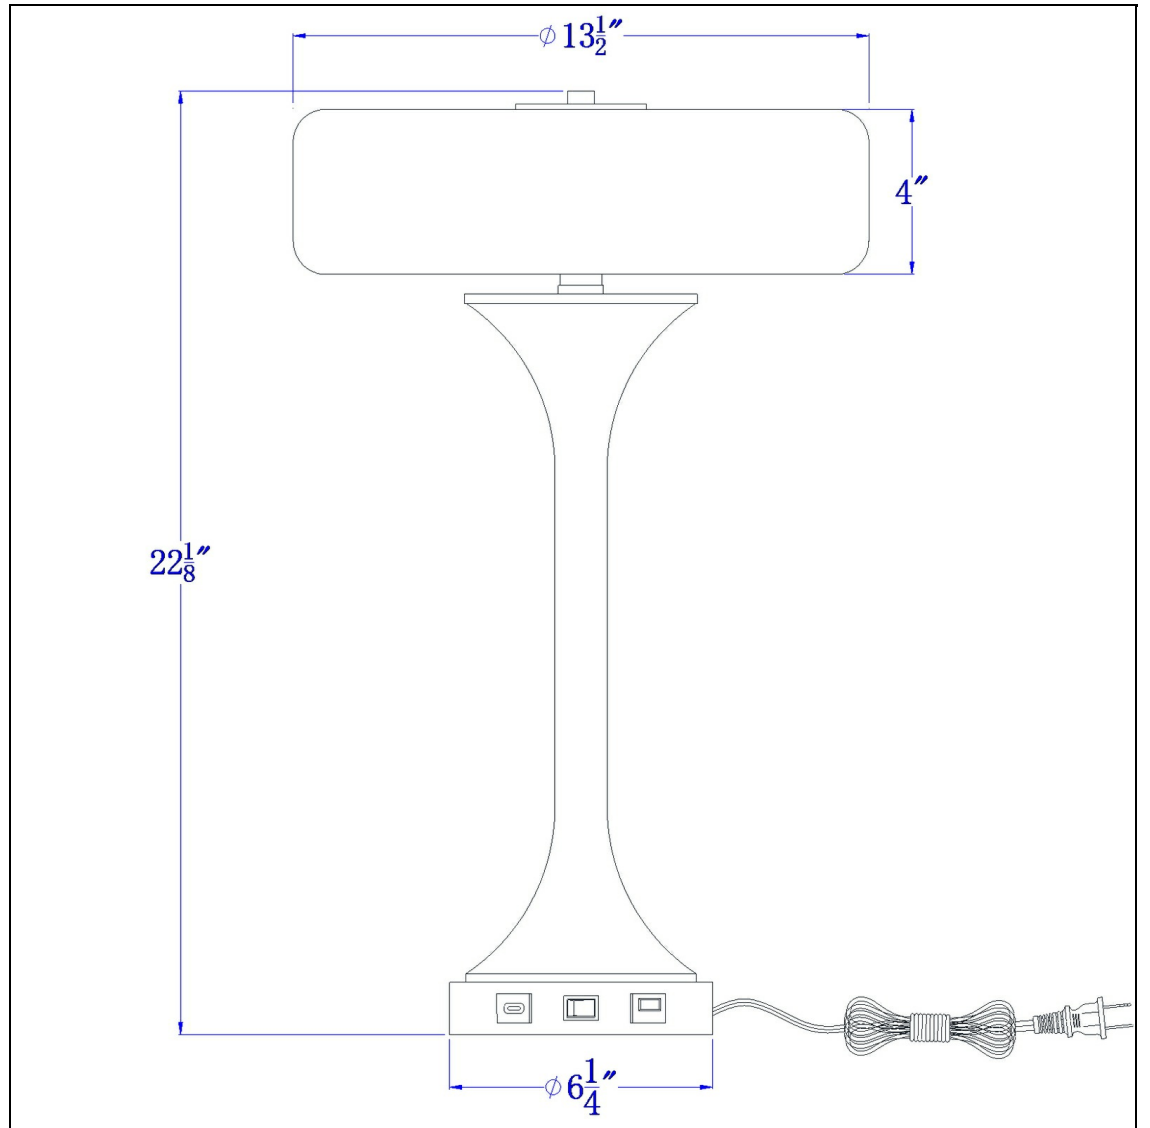

Product No. **BO-3137TB**

Description

Espoo 25W x 3 metal desk/table lamp with frosted glass shade
Torch Style Table Lamp
Rocker Switch on Base
Durable Metal Construction
Weighted Base for Added Stability
Ships in One Carton
Frosted White Glass Shade Included
2 USB Ports on Base
Uplight Direction
This metal constructed modern table lamp is a great addition to any beside area, coffee table or home

Technical Specifications

UPC	020193067284	Shade Bottom1	13.50
Wattage	25W X 3	Shade Side	4.00
Switch Type	ON/OFF	Carton 1 Dimensions	12.00 x 16.00 x 24.30
Bulb Base	E12	Carton 2 Dimensions	0.00 x 0.00 x 24.30
Number of Lights	3	Package Dimensions	L: 24.30 W: 16.00 H: 12.00
Color	Brushed Steel		
Base Color	Brushed steel		