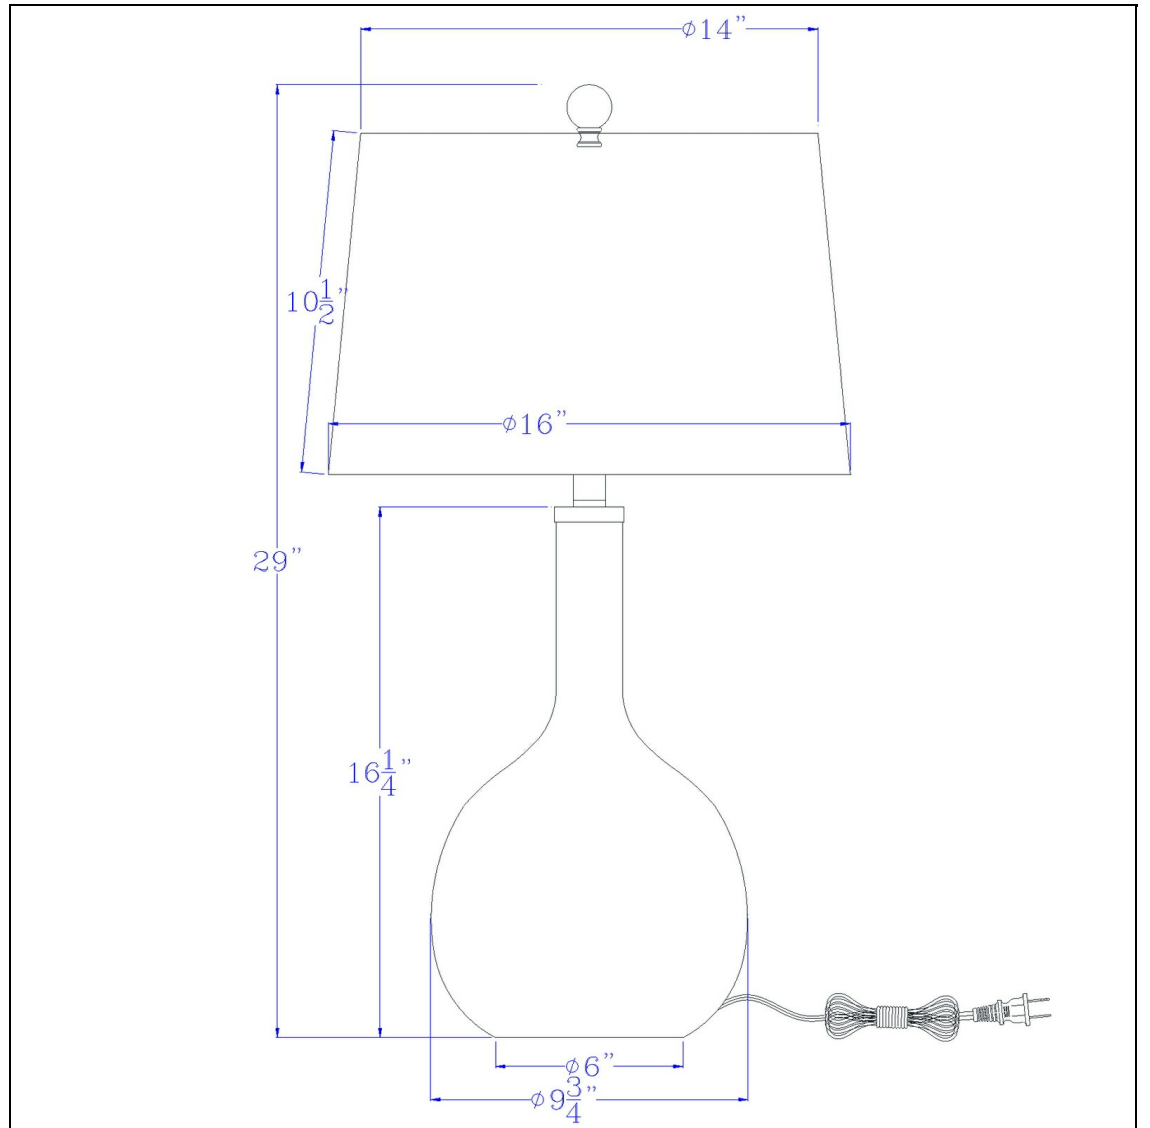

Product No. **BO-3138TB-2-ABL**

Description

Courd Style Table lamp  
Rotary Switch on Socket  
Durable Glass Construction  
Sold as a Pair  
Ships in One Carton  
Hardback Fabric Shade Included  
Painted Glass Finish  
Uplight Direction  
Add a pop of color to your space with this wide bottom glass table lamp. It features a vibrant deep

Technical Specifications

<b>UPC</b>	020193067284	<b>Shade Top1</b>	14.00
<b>Wattage</b>	150W X 2	<b>Shade Bottom1</b>	16.00
<b>Switch Type</b>	3WAY	<b>Shade Side</b>	10.50
<b>Bulb Base</b>	E26	<b>Carton 1 Dimensions</b>	24.00 x 19.00 x 19.00
<b>Number of Lights</b>	2	<b>Carton 2 Dimensions</b>	0.00 x 0.00 x 19.00
<b>Color</b>	Antique Blue Luster	<b>Package Dimensions</b>	L: 19.00 W: 19.00 H: 24.00
<b>Base Color</b>	Antique Blue Luster		