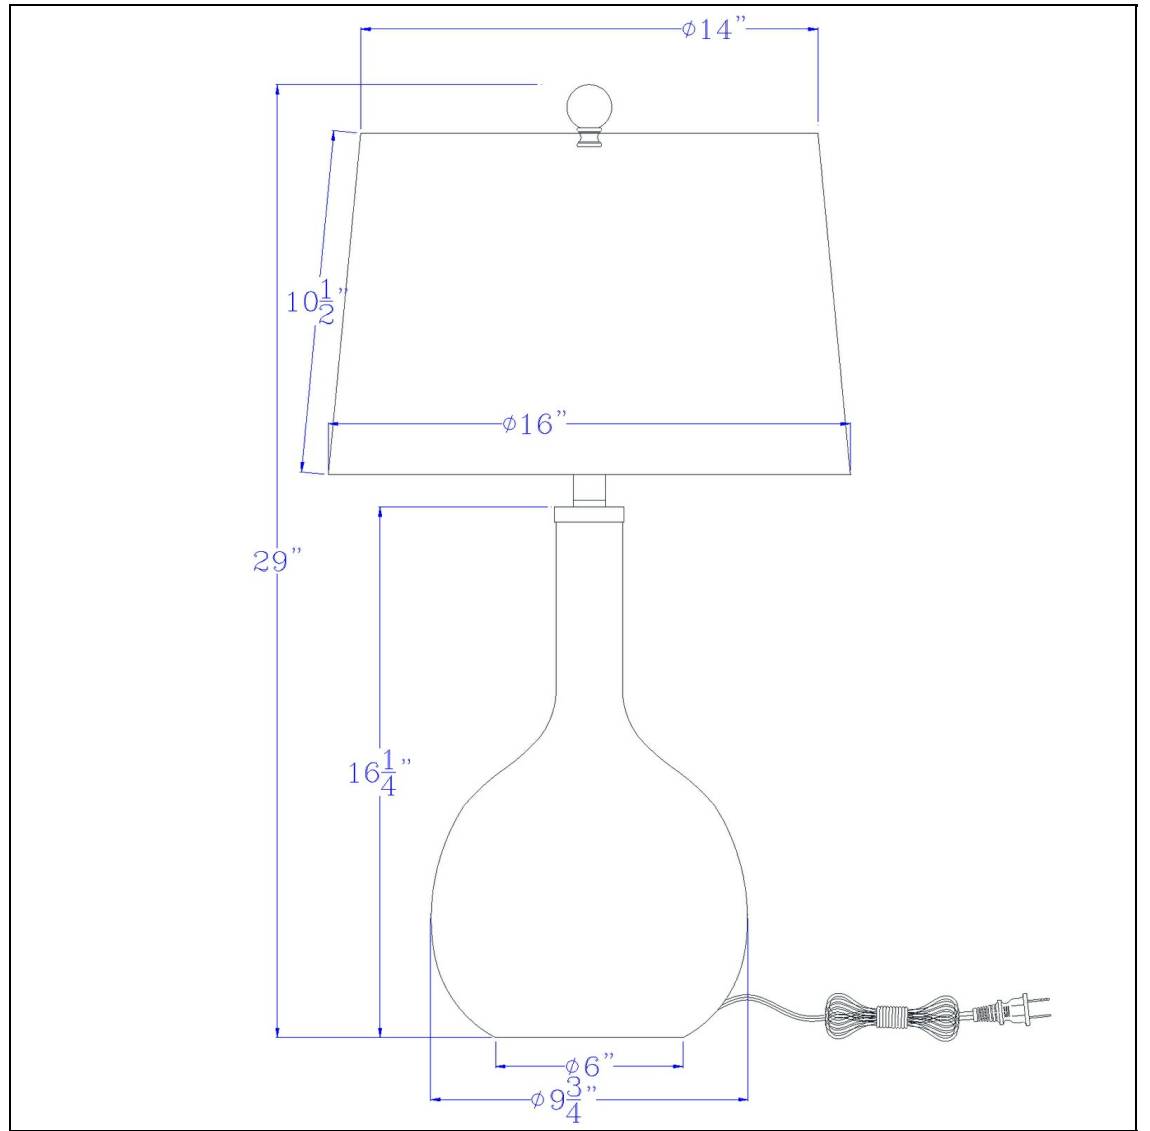

Product No. **BO-3138TB-2-ABL**

Description

Courd Style Table lamp
Rotary Switch on Socket
Durable Glass Construction
Sold as a Pair
Ships in One Carton
Hardback Fabric Shade Included
Painted Glass Finish
Uplight Direction
Add a pop of color to your space with this wide bottom glass table lamp. It features a vibrant deep

Technical Specifications

UPC	020193067284	Shade Top1	14.00
Wattage	150W X 2	Shade Bottom1	16.00
Switch Type	3WAY	Shade Side	10.50
Bulb Base	E26	Carton 1 Dimensions	24.00 x 19.00 x 19.00
Number of Lights	2	Carton 2 Dimensions	0.00 x 0.00 x 19.00
Color	Antique Blue Luster	Package Dimensions	L: 19.00 W: 19.00 H: 24.00
Base Color	Antique Blue Luster		