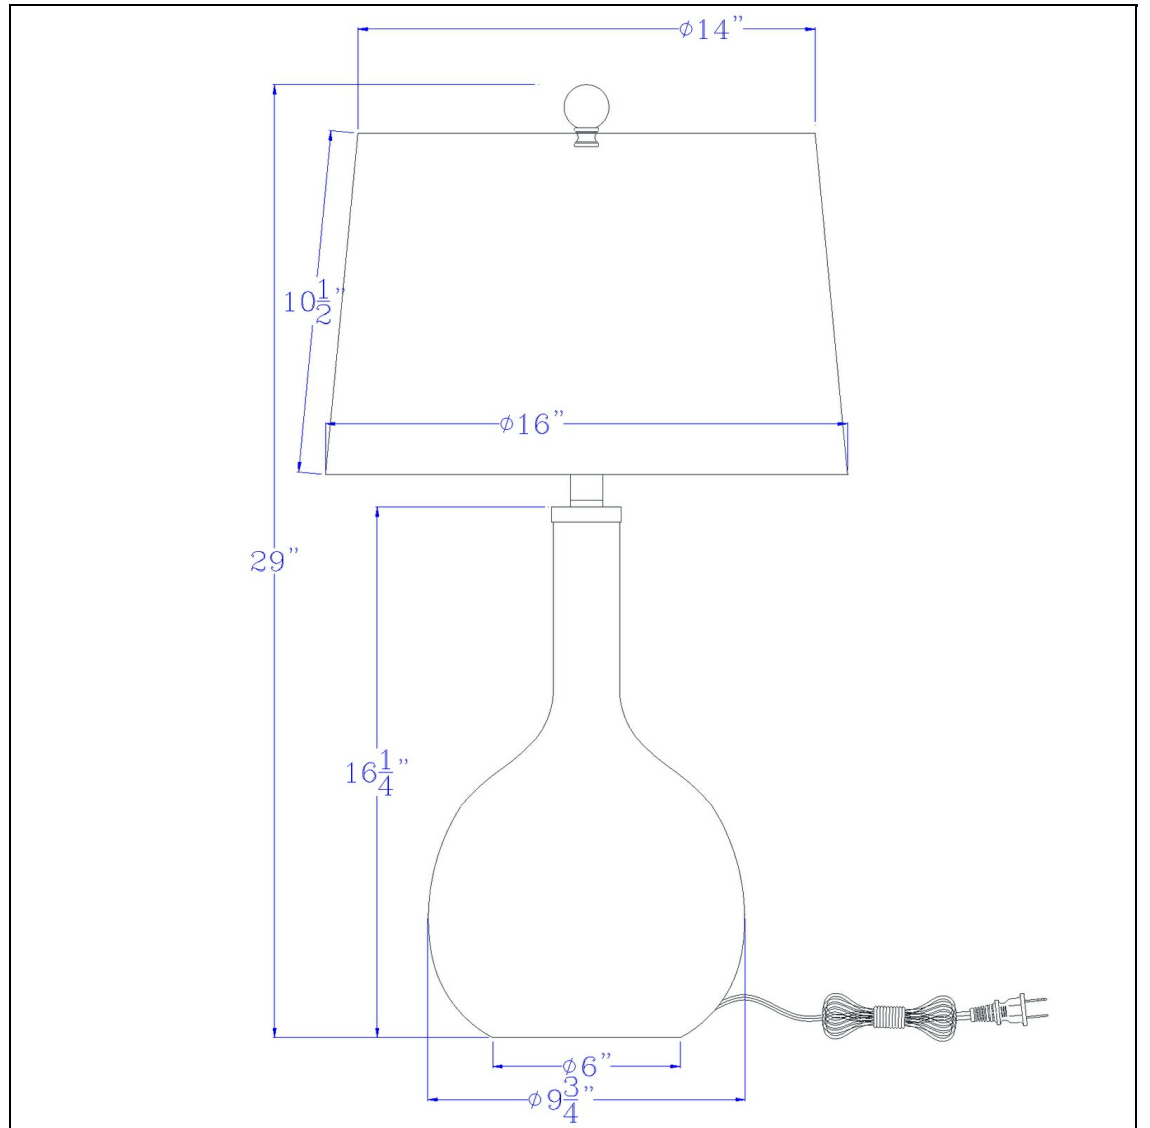

Product No. **BO-3138TB-2-AGL**

Description

Gourd Style Table lamp
Rotary Switch on Socket
Durable Glass Construction
Sold as a Pair
Ships in One Carton
Hardback Fabric Shade Included
Painted Glass Finish
Uplight Direction
Add a pop of color to your space with this wide bottom glass table lamp. It features a vibrant deep

Technical Specifications

UPC	020193067284	Shade Top1	14.00
Wattage	150W X 2	Shade Bottom1	16.00
Switch Type	3WAY	Shade Side	10.50
Bulb Base	E26	Carton 1 Dimensions	24.00 x 19.00 x 19.00
Number of Lights	2	Carton 2 Dimensions	0.00 x 0.00 x 19.00
Color	Antique Gold Luster	Package Dimensions	L: 19.00 W: 19.00 H: 24.00
Base Color	Antique Gold Luster		