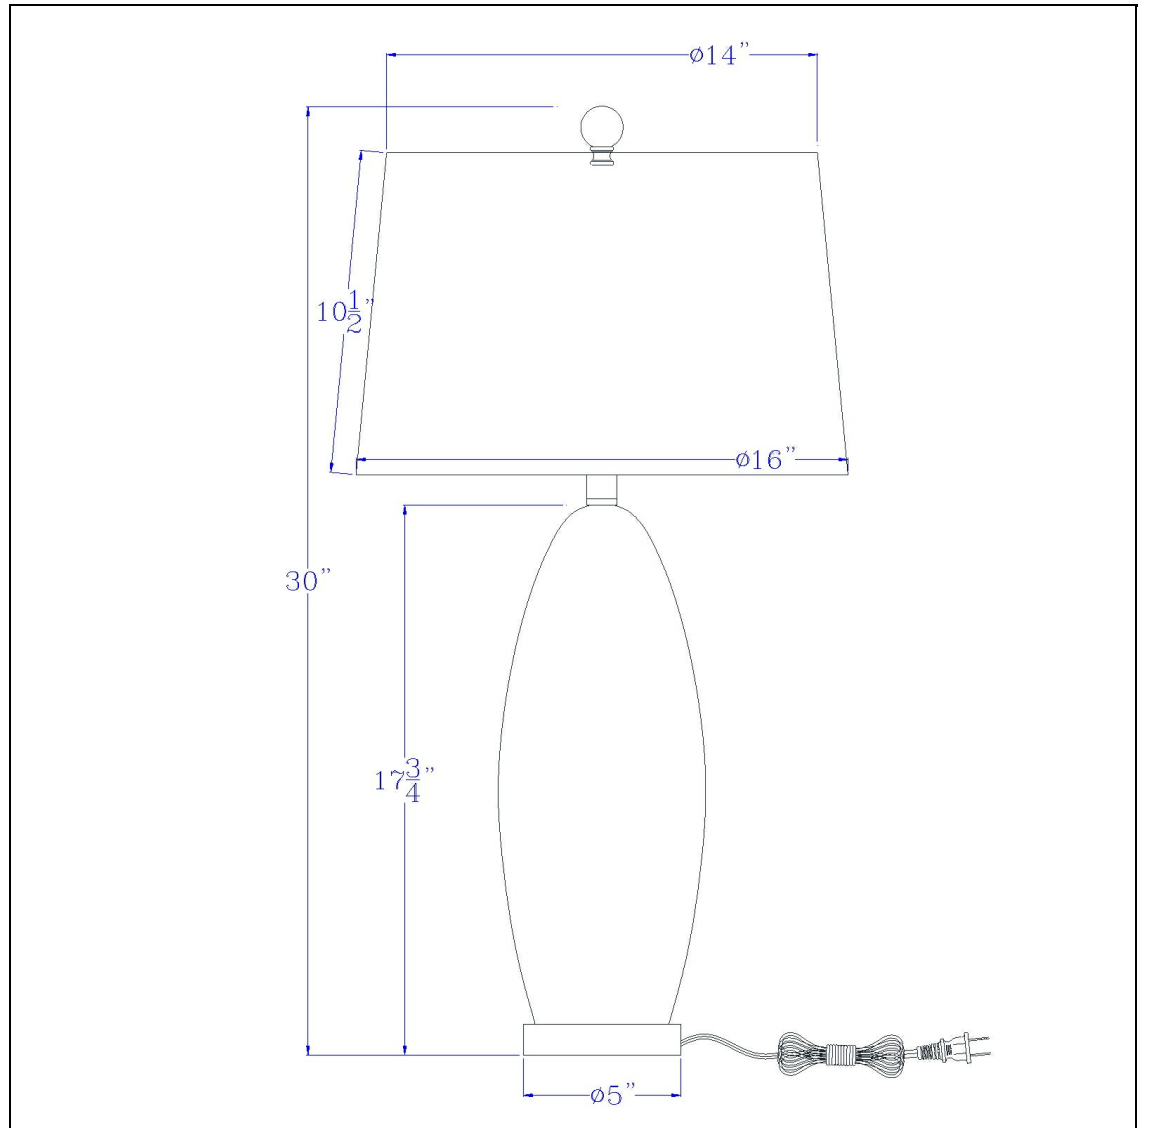

Product No. **BO-3140TB-2**

Description

Bullet Shaped Table Lamp
Rotary Switch on Socket
Durable Glass Construction
Sold as a Pair
Ships in One Carton
Hardback Fabric Shade Included
Circular Crystal Glass Platform Base
Uplight Direction
Illuminate your space with this bullet shaped table lamp. It features a clear fluted glass body set

Technical Specifications

UPC	020193067284	Shade Top1	13.00
Wattage	150W X 2	Shade Bottom1	15.00
Switch Type	3WAY	Shade Side	10.00
Bulb Base	E26	Carton 1 Dimensions	25.00 x 17.00 x 17.00
Number of Lights	2	Carton 2 Dimensions	0.00 x 0.00 x 17.00
Color	Clear Glass	Package Dimensions	L: 17.00 W: 17.00 H: 25.00
Base Color	Chrome		