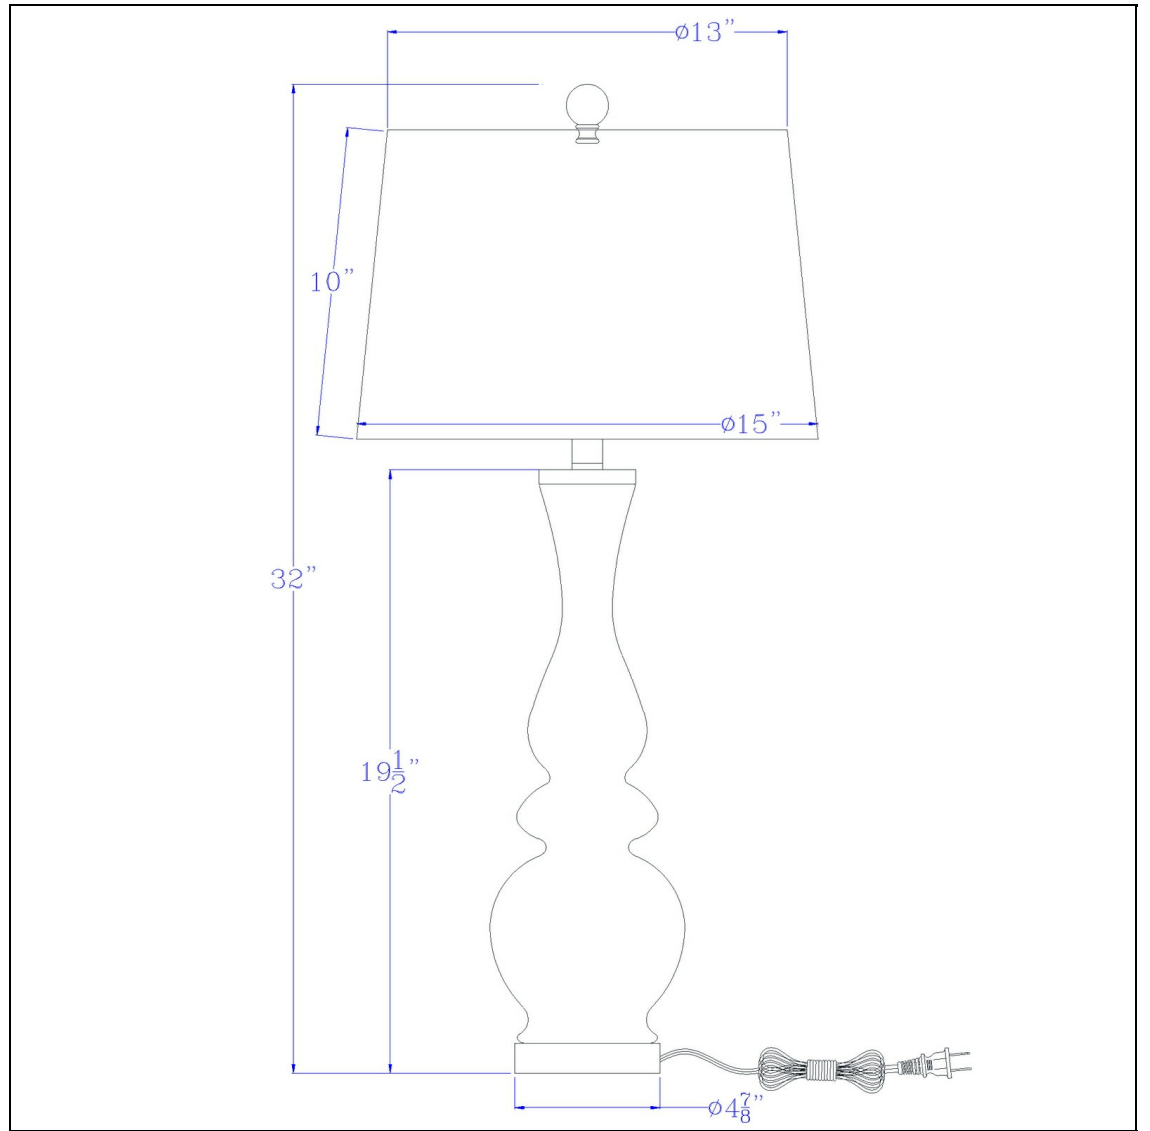

Product No. **BO-3141TB-2**

Description

Candlestick Style Table Lamp
Rotary Switch on Socket
Durable Glass Construction
Sold as a Pair
Ships in One Carton
Hardback Fabric Shade Included
Circular Crystal Glass Platform Base
Uplight Direction
Add a pop of color to your space with this candlestick style glass table lamp. It features a vibrant

Technical Specifications

UPC	020193067284	Shade Top1	13.00
Wattage	150W X 2	Shade Bottom1	15.00
Switch Type	3WAY	Shade Side	10.00
Bulb Base	E26	Carton 1 Dimensions	22.50 x 16.00 x 16.00
Number of Lights	2	Carton 2 Dimensions	0.00 x 0.00 x 16.00
Color	Antique Blue Luster	Package Dimensions	L: 16.00 W: 16.00 H: 22.50
Base Color	Clear		