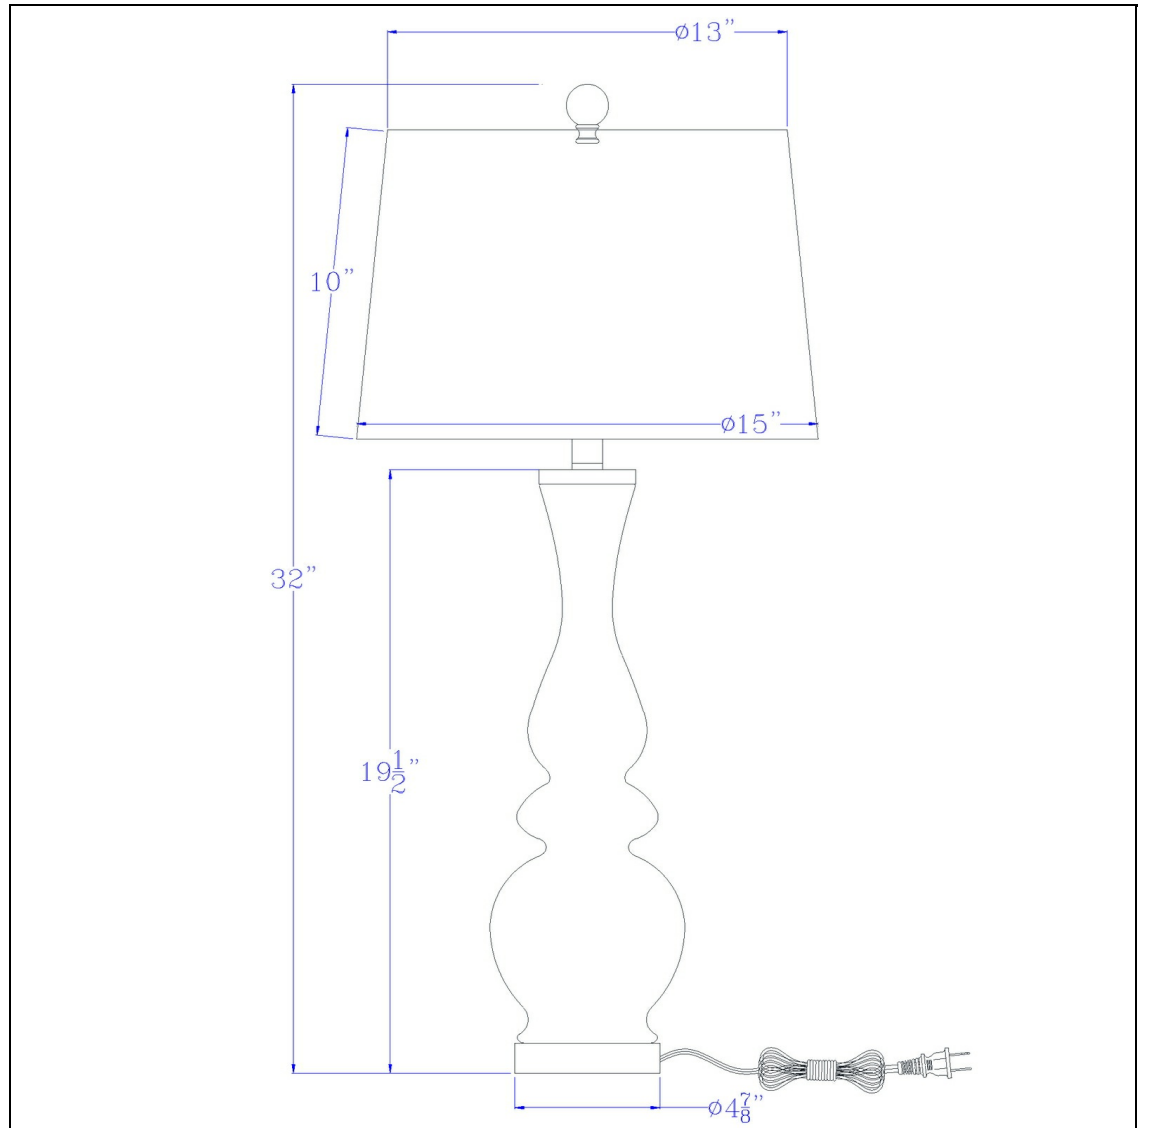

Product No. **BO-3141TB-2**

Description

Candlestick Style Table Lamp  
Rotary Switch on Socket  
Durable Glass Construction  
Sold as a Pair  
Ships in One Carton  
Hardback Fabric Shade Included  
Circular Crystal Glass Platform Base  
Uplight Direction  
Add a pop of color to your space with this candlestick style glass table lamp. It features a vibrant

Technical Specifications

<b>UPC</b>	020193067284	<b>Shade Top1</b>	13.00
<b>Wattage</b>	150W X 2	<b>Shade Bottom1</b>	15.00
<b>Switch Type</b>	3WAY	<b>Shade Side</b>	10.00
<b>Bulb Base</b>	E26	<b>Carton 1 Dimensions</b>	22.50 x 16.00 x 16.00
<b>Number of Lights</b>	2	<b>Carton 2 Dimensions</b>	0.00 x 0.00 x 16.00
<b>Color</b>	Antique Blue Luster	<b>Package Dimensions</b>	L: 16.00 W: 16.00 H: 22.50
<b>Base Color</b>	Clear		