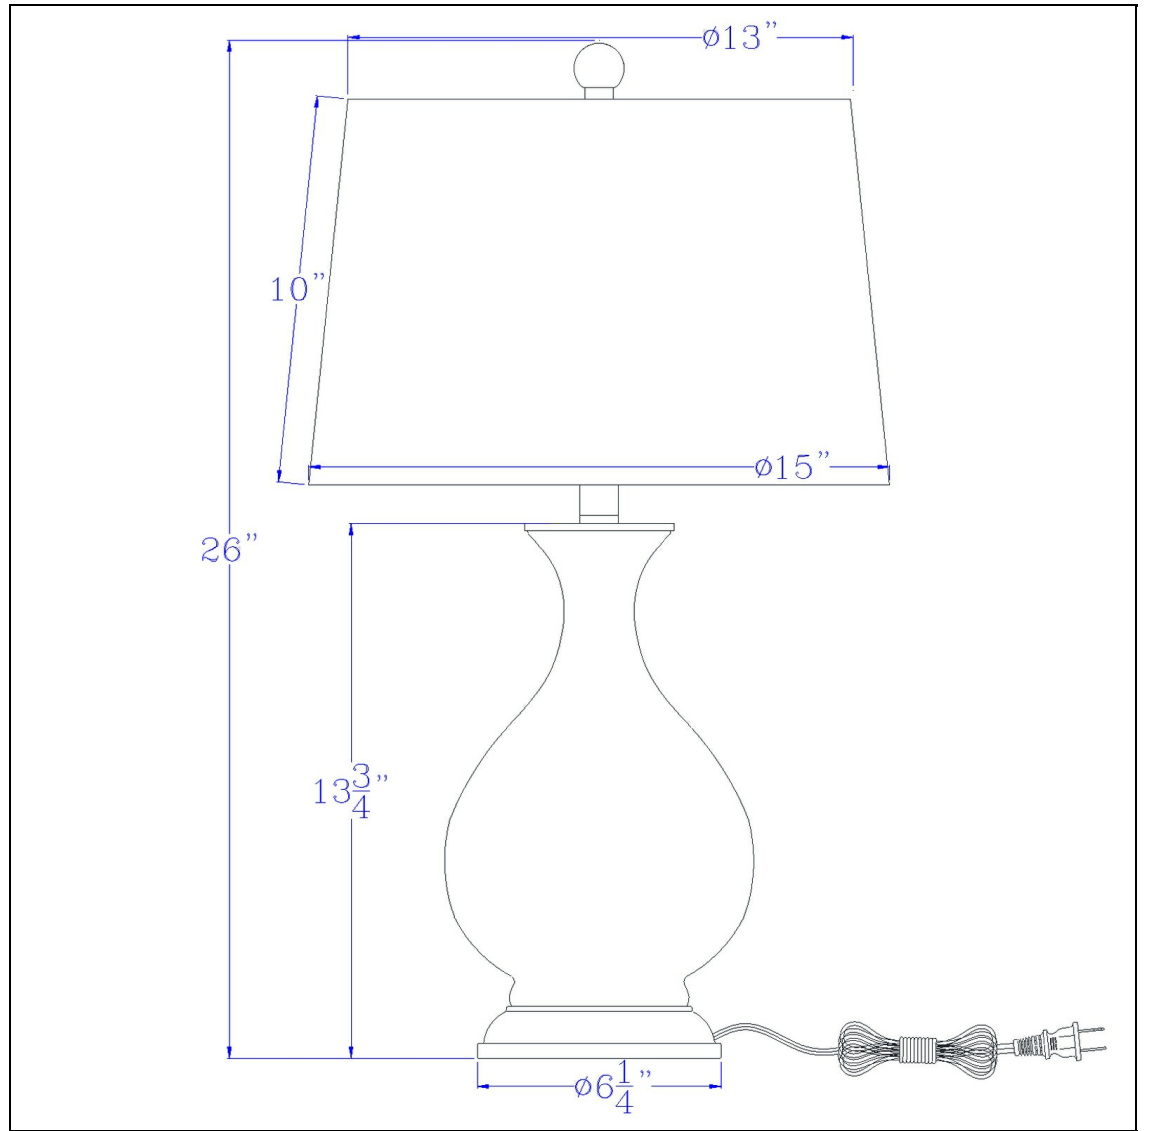

Product No. **BO-3142TB-2**

Description

Gourd Style Table lamp
Rotary Switch on Socket
Durable Ceramic Construction
Sold as a Pair
Ships in One Carton
Hardback Fabric Shade Included
Circular Antique Brass Finish Weighted Metal Base
Uplight Direction
This ceramic constructed contemporary table lamp is a great addition to any beside area, coffee table

Technical Specifications

UPC	020193067284	Shade Top1	13.00
Wattage	150W X 2	Shade Bottom1	15.00
Switch Type	3WAY	Shade Side	10.00
Bulb Base	E26	Carton 1 Dimensions	23.50 x 16.00 x 16.00
Number of Lights	2	Carton 2 Dimensions	0.00 x 0.00 x 16.00
Color	Terra Cotta	Package Dimensions	L: 16.00 W: 16.00 H: 23.50
Base Color	Antique Brass		