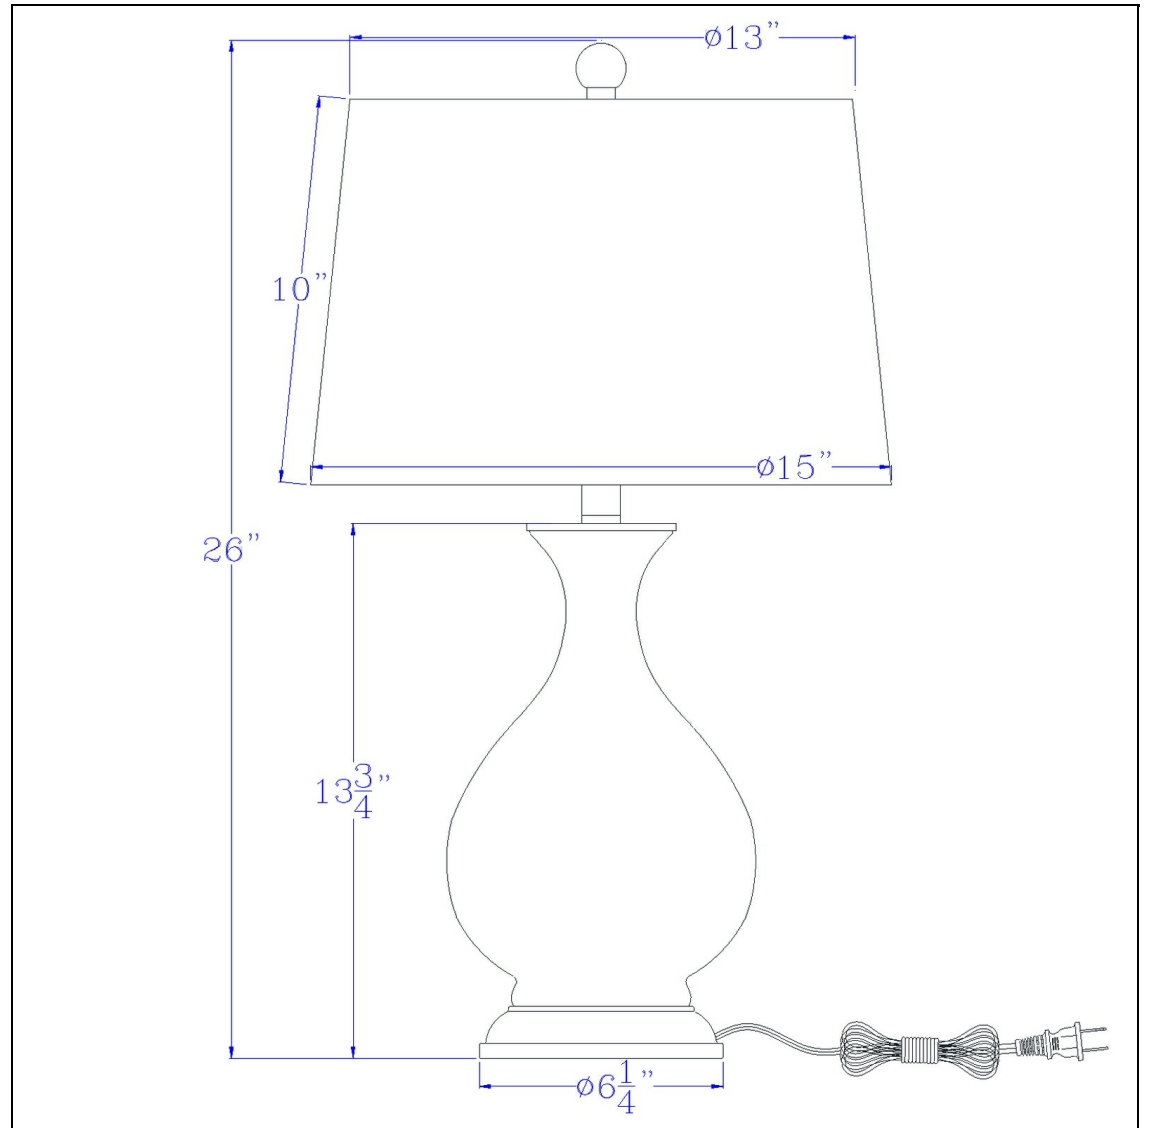

Product No. **BO-3142TB-2**

Description

Gourd Style Table lamp
Rotary Switch on Socket
Durable Ceramic Construction
Sold as a Pair
Ships in One Carton
Hardback Fabric Shade Included
Circular Antique Brass Finish Weighted Metal Base
Uplight Direction
This ceramic constructed contemporary table lamp is a great addition to any beside area, coffee table

Technical Specifications

UPC	020193067284	Shade Top1	13.00
Wattage	150W X 2	Shade Bottom1	15.00
Switch Type	3WAY	Shade Side	10.00
Bulb Base	E26	Carton 1 Dimensions	23.50 x 16.00 x 16.00
Number of Lights	2	Carton 2 Dimensions	0.00 x 0.00 x 16.00
Color	Terra Cotta	Package Dimensions	L: 16.00 W: 16.00 H: 23.50
Base Color	Antique Brass		