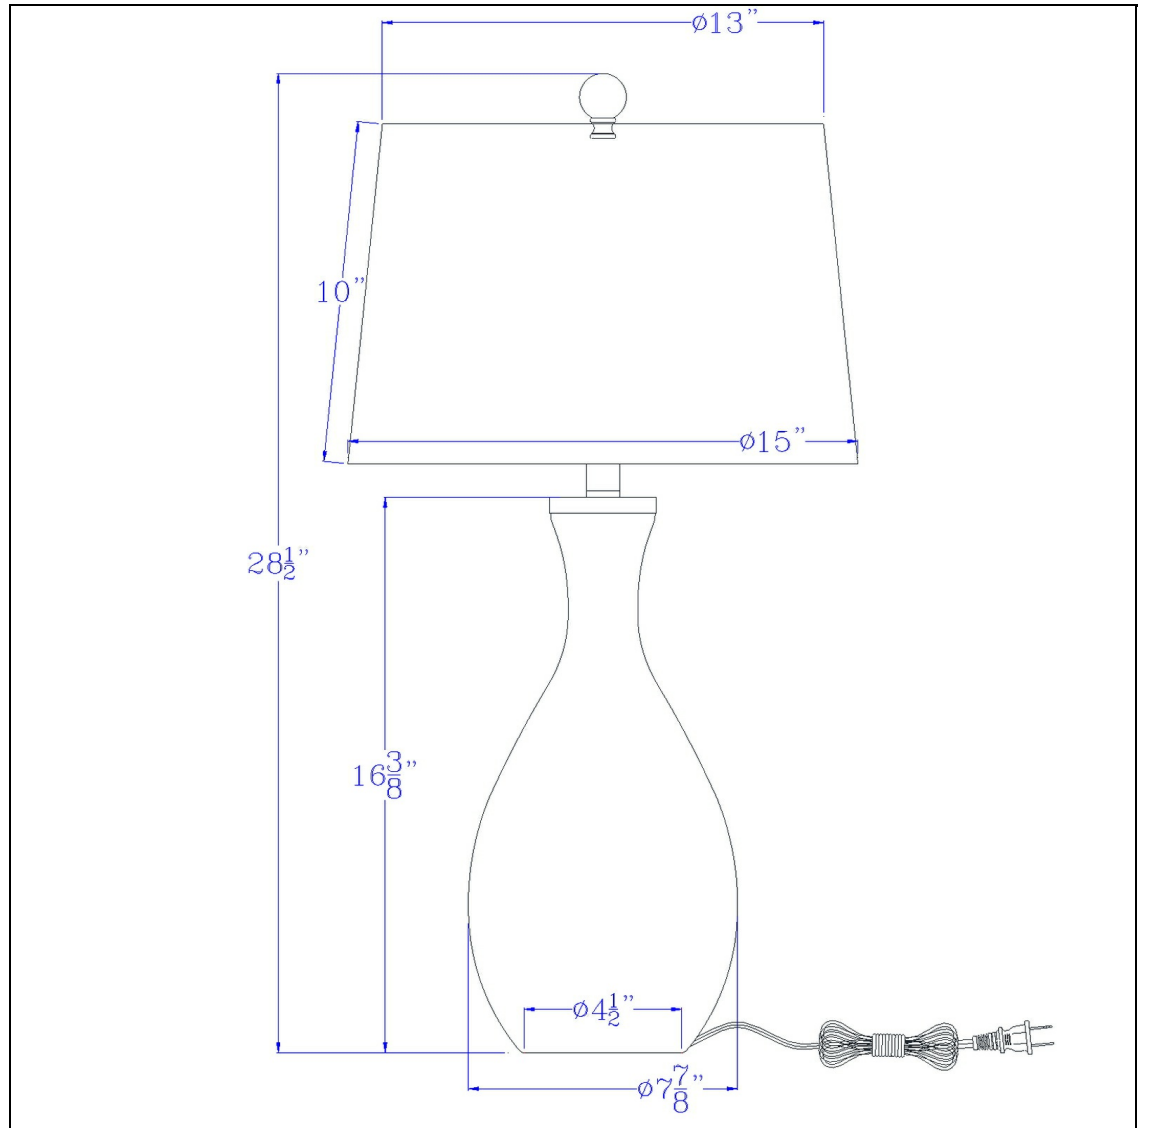

Product No. **BO-3143TB-2**

Description

Gourd Style Table lamp
Rotary Switch on Socket
Durable Glass Construction
Sold as a Pair
Ships in One Carton
Hardback Fabric Shade Included
Painted Glass Finish
Uplight Direction
Add a pop of color to your space with this wide bottom glass table lamp. It features a vibrant deep

Technical Specifications

UPC	020193067284	Shade Top1	13.00
Wattage	150W X 2	Shade Bottom1	15.00
Switch Type	3WAY	Shade Side	10.00
Bulb Base	E26	Carton 1 Dimensions	23.50 x 16.00 x 16.00
Number of Lights	2	Carton 2 Dimensions	0.00 x 0.00 x 16.00
Color	Antique Blue Luster	Package Dimensions	L: 16.00 W: 16.00 H: 23.50
Base Color	Antique Blue Luster		