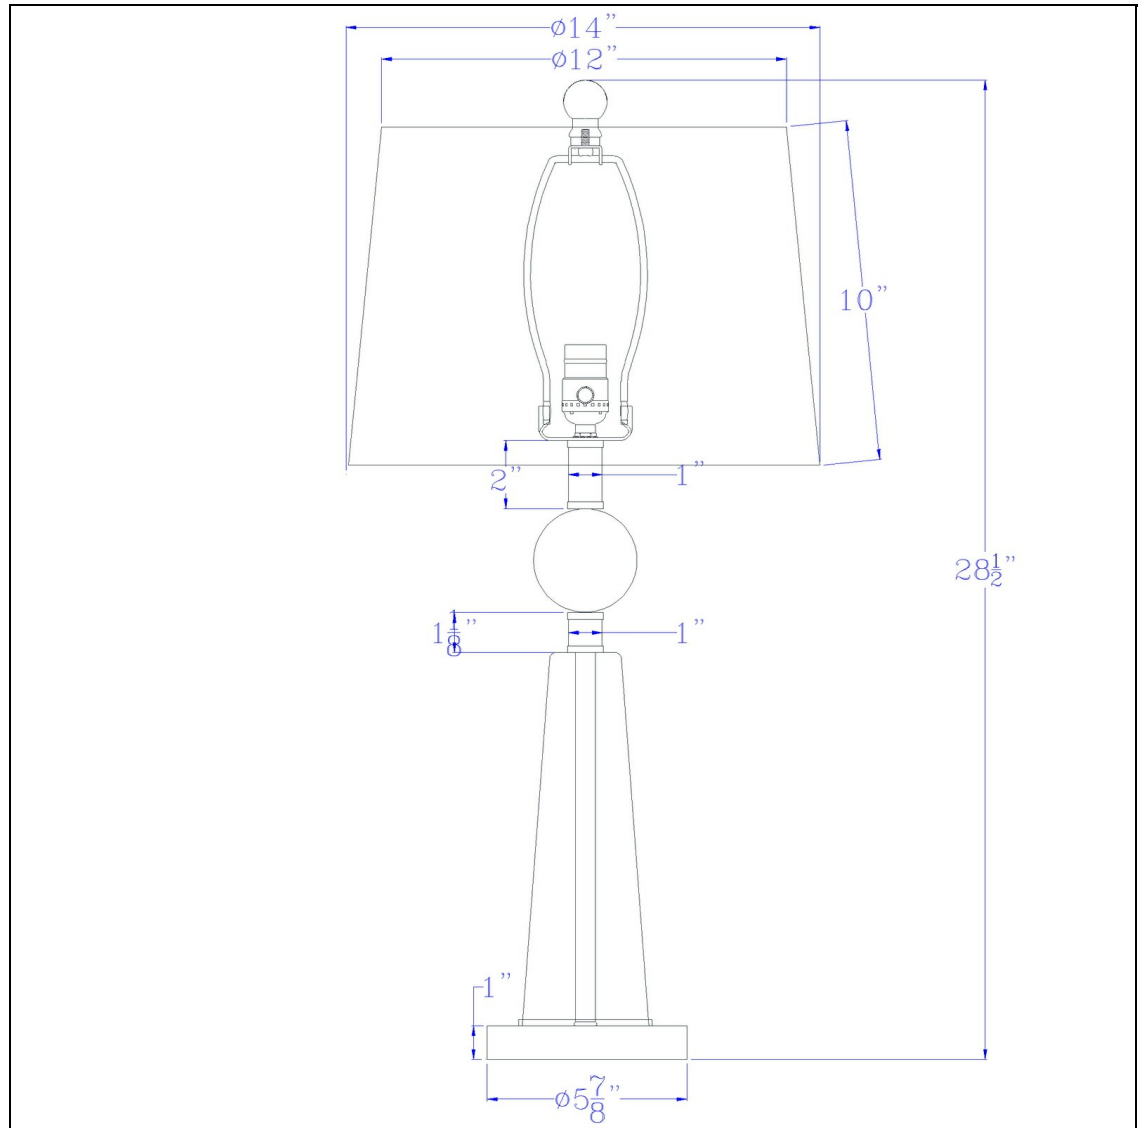

Product No. **BO-3144TB-2**

Description

Reverse Torch Style Table Lamp
Rotary Switch on Socket
Durable Metal and Glass Construction
Sold as a Pair
Ships in One Carton
Hardback Fabric Shade Included
Circular Metal Platform Base
Uplight Direction
This ceramic reverse torch style table lamp is a great addition to any beside area, coffee table or h

Technical Specifications

UPC	020193067284	Shade Top1	12.00
Wattage	100W X 2	Shade Bottom1	14.00
Switch Type	ON/OFF	Shade Side	10.00
Bulb Base	E26	Carton 1 Dimensions	20.50 x 15.50 x 15.50
Number of Lights	2	Carton 2 Dimensions	0.00 x 0.00 x 15.50
Color	Brushed Steel /Glass	Package Dimensions	L: 15.50 W: 15.50 H: 20.50
Base Color	Brushed steel		