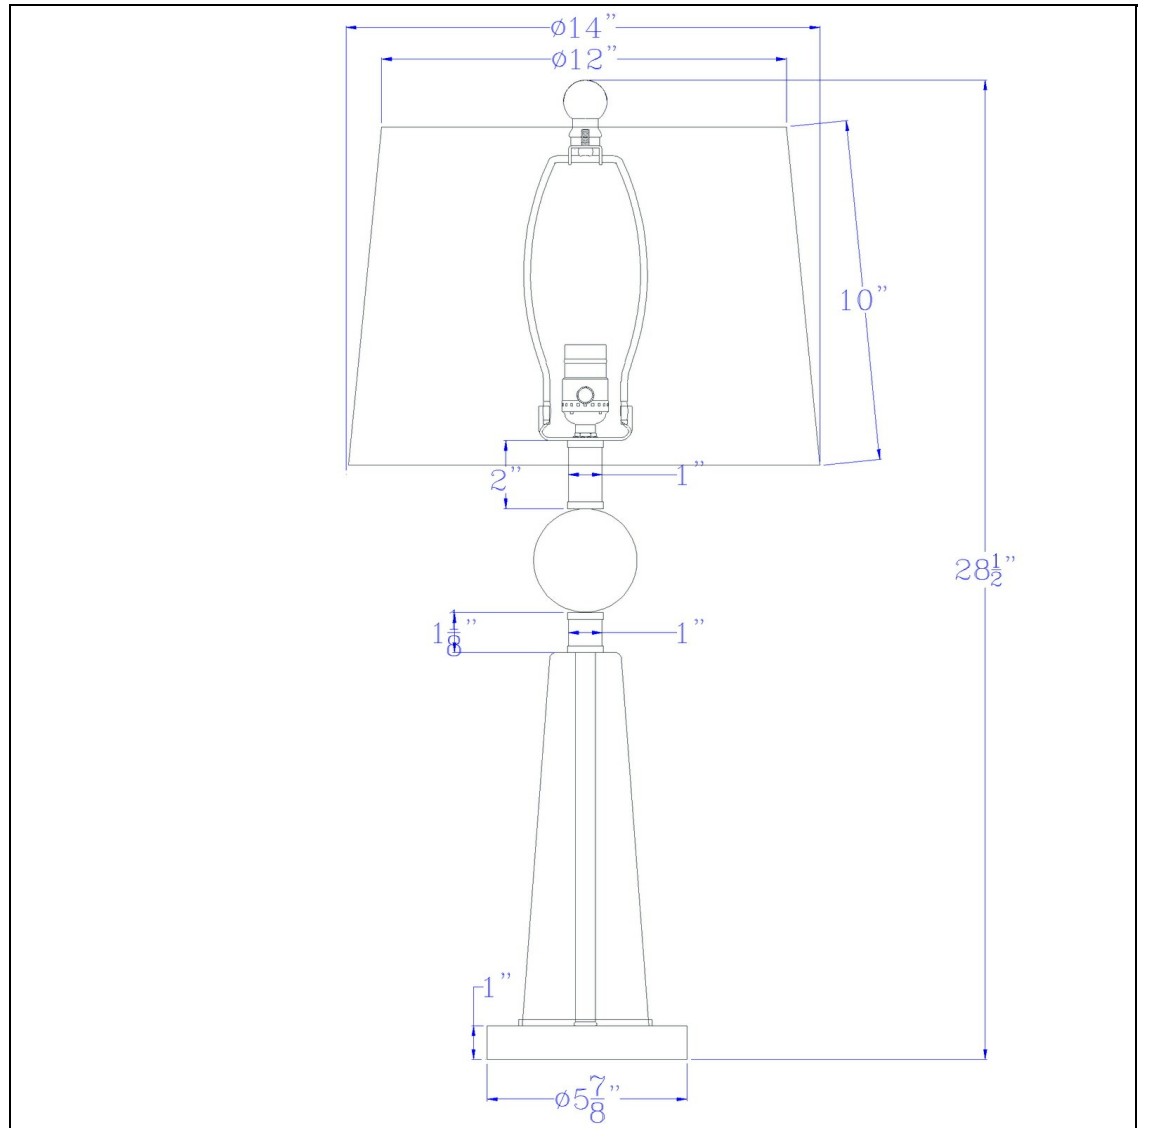

Product No. **BO-3144TB-2**

Description

Reverse Torch Style Table Lamp
Rotary Switch on Socket
Durable Metal and Glass Construction
Sold as a Pair
Ships in One Carton
Hardback Fabric Shade Included
Circular Metal Platform Base
Uplight Direction
This ceramic reverse torch style table lamp is a great addition to any beside area, coffee table or h

Technical Specifications

UPC	020193067284	Shade Top1	12.00
Wattage	100W X 2	Shade Bottom1	14.00
Switch Type	ON/OFF	Shade Side	10.00
Bulb Base	E26	Carton 1 Dimensions	20.50 x 15.50 x 15.50
Number of Lights	2	Carton 2 Dimensions	0.00 x 0.00 x 15.50
Color	Brushed Steel /Glass	Package Dimensions	L: 15.50 W: 15.50 H: 20.50
Base Color	Brushed steel		