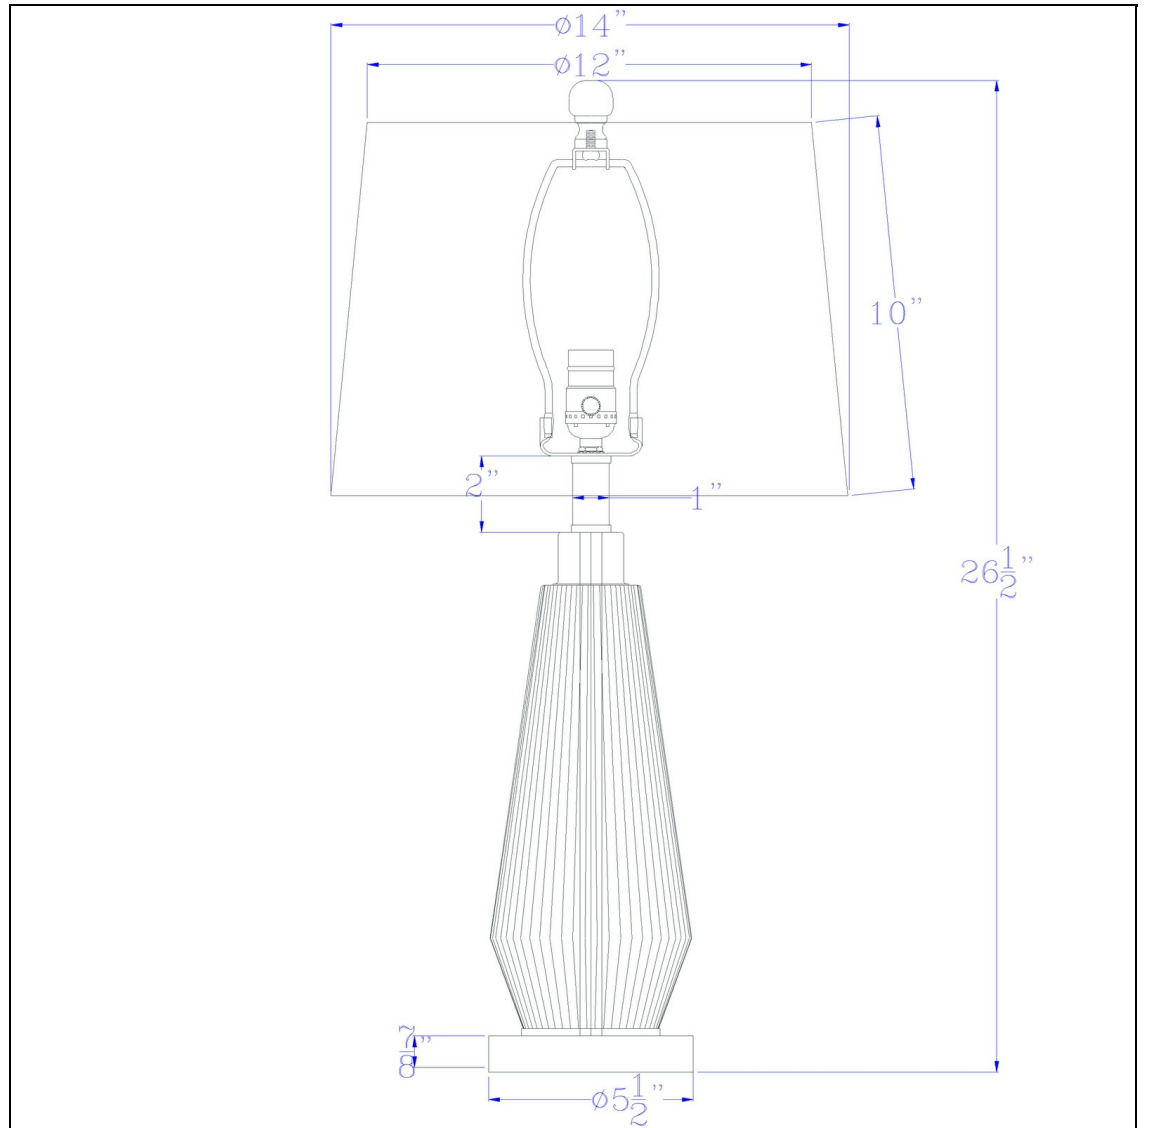

Product No. **BO-3146TB-2**

Description

Teardrop Style Table Lamp
Rotary Switch on Socket
Durable Metal and Glass Construction
Sold as a Pair
Ships in One Carton
Hardback Fabric Shade Included
Circular Metal Platform Base
Up light Direction
Transform your space with this teardrop style table lamp. It features a clear glass body with an ele

Technical Specifications

UPC	020193067284	Shade Top1	12.00
Wattage	100W X 2	Shade Bottom1	14.00
Switch Type	ON/OFF	Shade Side	10.00
Bulb Base	E26	Carton 1 Dimensions	20.90 x 15.60 x 15.60
Number of Lights	2	Carton 2 Dimensions	0.00 x 0.00 x 15.60
Color	Antique Brass/Glass	Package Dimensions	L: 15.60 W: 15.60 H: 20.90
Base Color	Antique Brass		