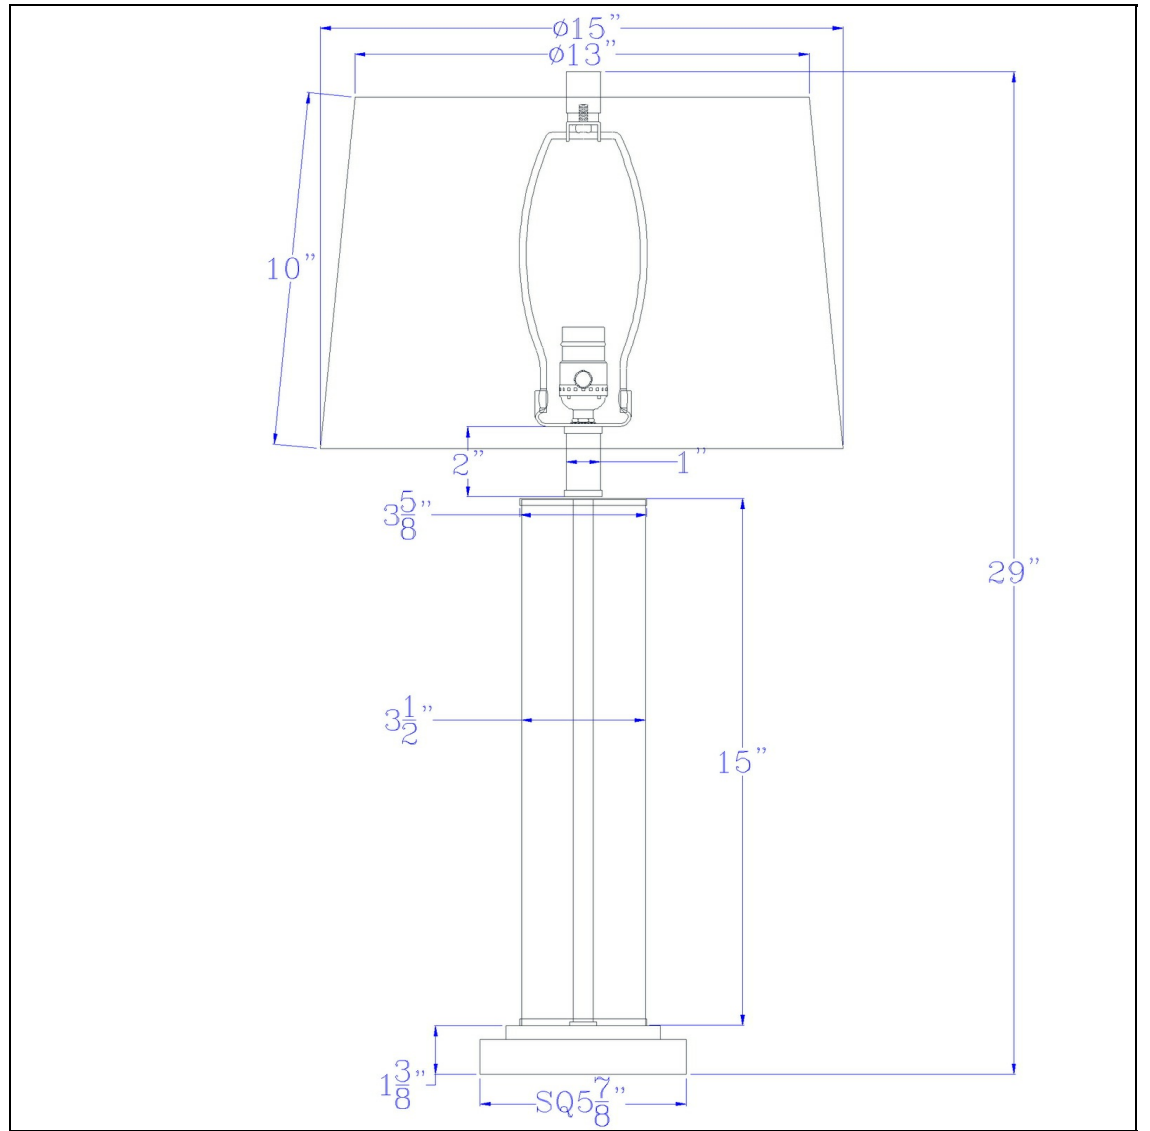

Product No. **BO-3147TB-2**

Description

Column Style Table Lamp
Rotary Switch on Socket
Durable Metal and Glass Construction
Sold as a Pair
Ships in One Carton
Hardback Fabric Shade Included
Square Platform Weighted Base
Up light Direction
Refresh your space with this set of black cylinder table lamps. With a clean and simple presentation

Technical Specifications

| | | | |
|-------------------------|--------------|----------------------------|----------------------------|
| UPC | 020193067284 | Shade Top1 | 13.00 |
| Wattage | 150W X 2 | Shade Bottom1 | 15.00 |
| Switch Type | 3WAY | Shade Side | 10.00 |
| Bulb Base | E26 | Carton 1 Dimensions | 21.00 x 16.00 x 16.00 |
| Number of Lights | 2 | Carton 2 Dimensions | 0.00 x 0.00 x 16.00 |
| Color | Black | Package Dimensions | L: 16.00 W: 16.00 H: 21.00 |
| Base Color | Black | | |