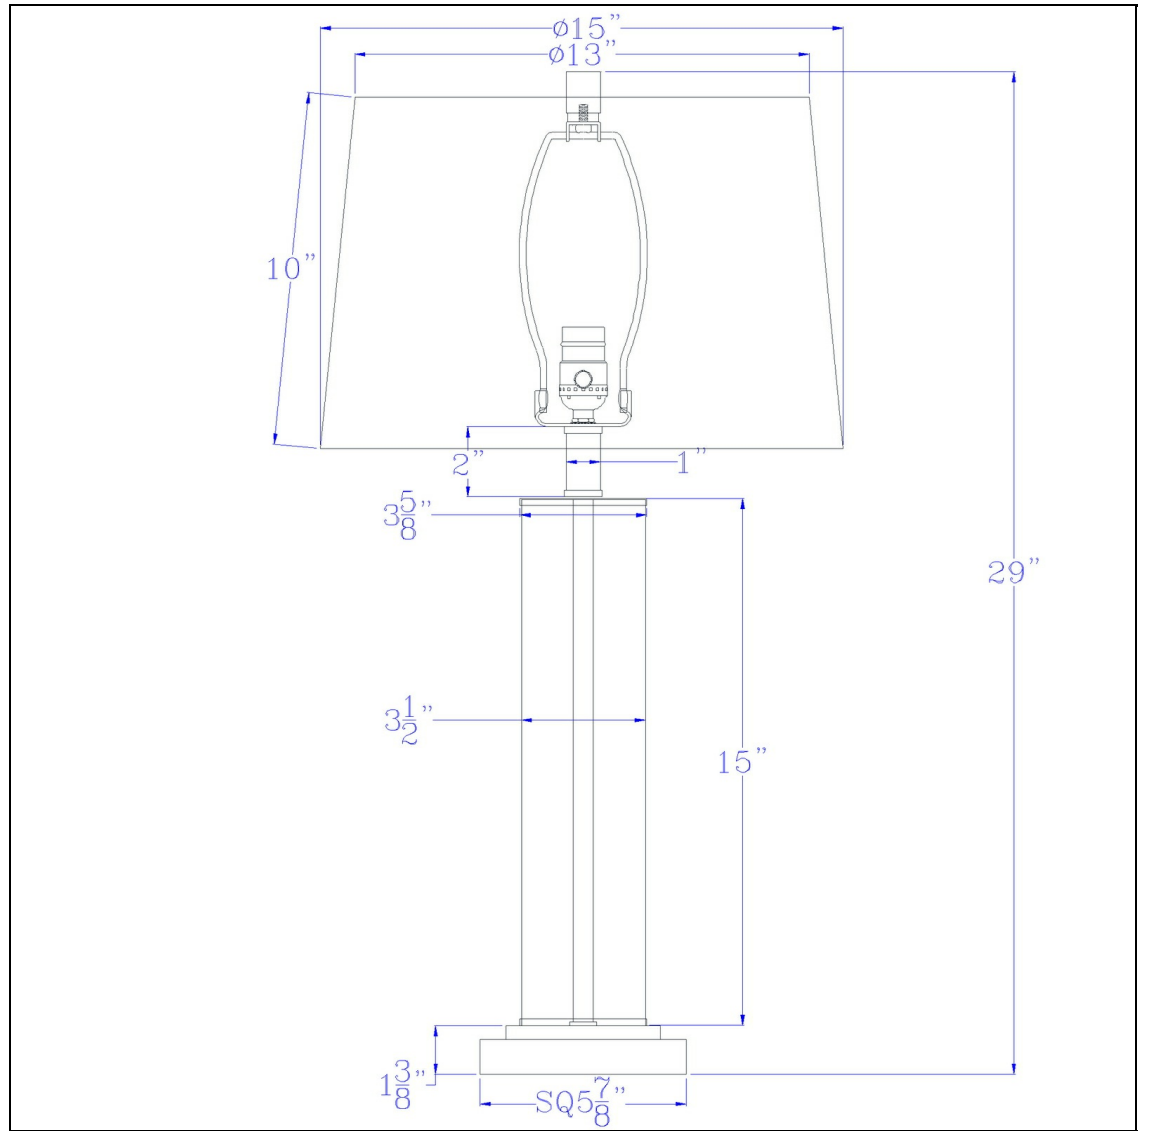

Product No. **BO-3147TB-2**

Description

Column Style Table Lamp
Rotary Switch on Socket
Durable Metal and Glass Construction
Sold as a Pair
Ships in One Carton
Hardback Fabric Shade Included
Square Platform Weighted Base
Up light Direction
Refresh your space with this set of black cylinder table lamps. With a clean and simple presentation

Technical Specifications

UPC	020193067284	Shade Top1	13.00
Wattage	150W X 2	Shade Bottom1	15.00
Switch Type	3WAY	Shade Side	10.00
Bulb Base	E26	Carton 1 Dimensions	21.00 x 16.00 x 16.00
Number of Lights	2	Carton 2 Dimensions	0.00 x 0.00 x 16.00
Color	Black	Package Dimensions	L: 16.00 W: 16.00 H: 21.00
Base Color	Black		