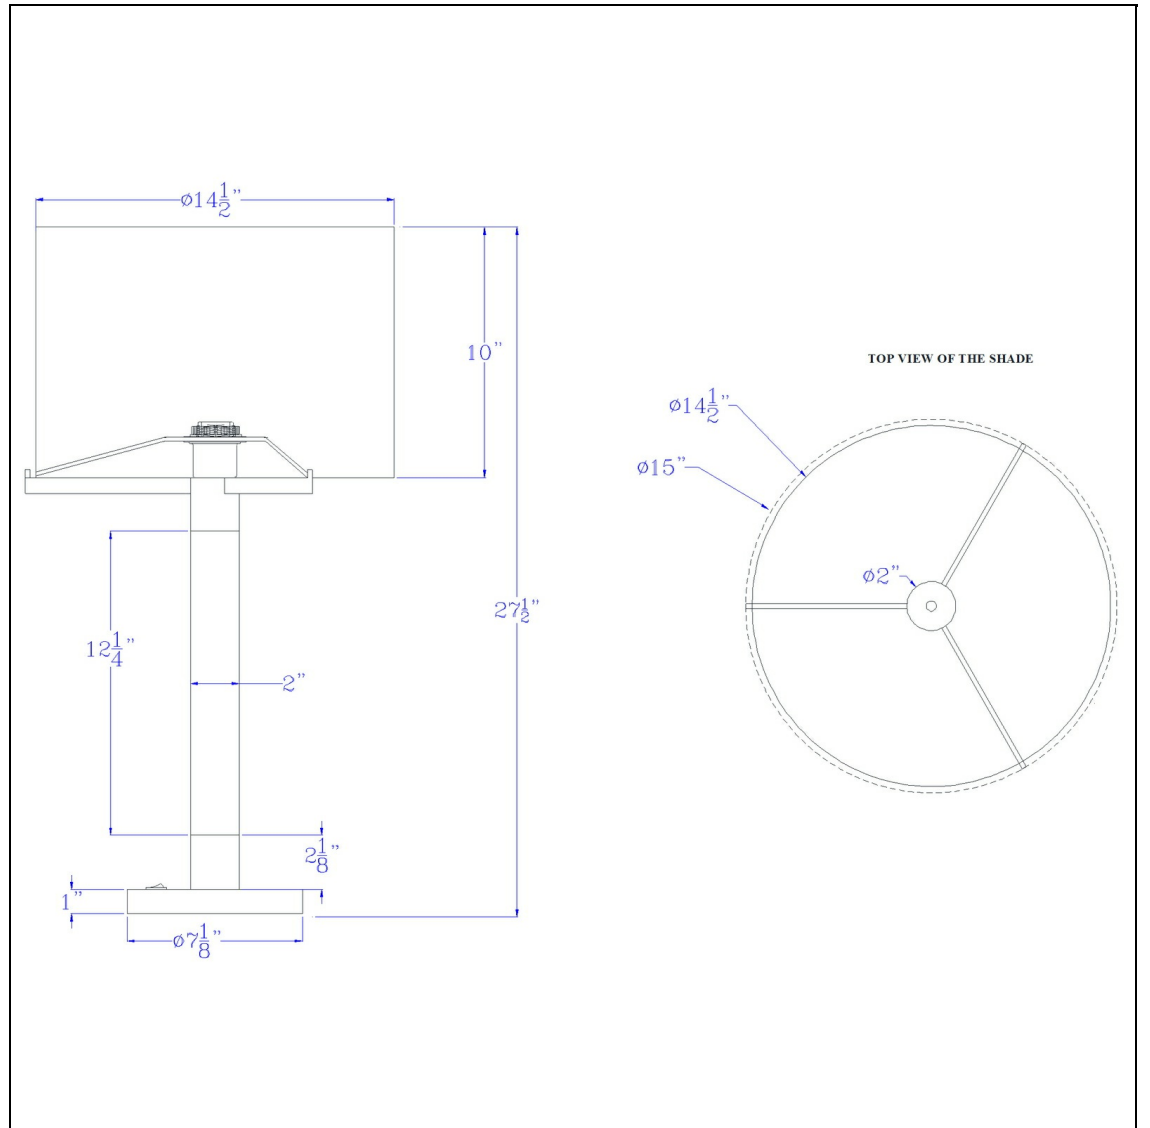

Product No. **BO-3148TB**

Description

Goldston 100W metal table lamp with drum hardback fabric shade  
Column Style Table Lamp  
Rocker Switch on Base  
Durable Metal Construction  
Matte Black Finish with Antique Brass Accents  
Ships in One Carton  
Hardback Fabric Shade Included  
Circular Metal Platform Base  
Up light Direction  
Refresh your space with this black cylinder table lamp. It features a matte black body with antique

Technical Specifications

<b>UPC</b>	020193067284	<b>Shade Top1</b>	14.50
<b>Wattage</b>	100W	<b>Shade Bottom1</b>	14.50
<b>Switch Type</b>	ON/OFF	<b>Shade Side</b>	10.00
<b>Bulb Base</b>	E26	<b>Carton 1 Dimensions</b>	23.00 x 15.50 x 15.50
<b>Number of Lights</b>	1	<b>Carton 2 Dimensions</b>	0.00 x 0.00 x 15.50
<b>Color</b>	Antique Brass/Black	<b>Package Dimensions</b>	L: 15.50 W: 15.50 H: 23.00
<b>Base Color</b>	Antique Brass		