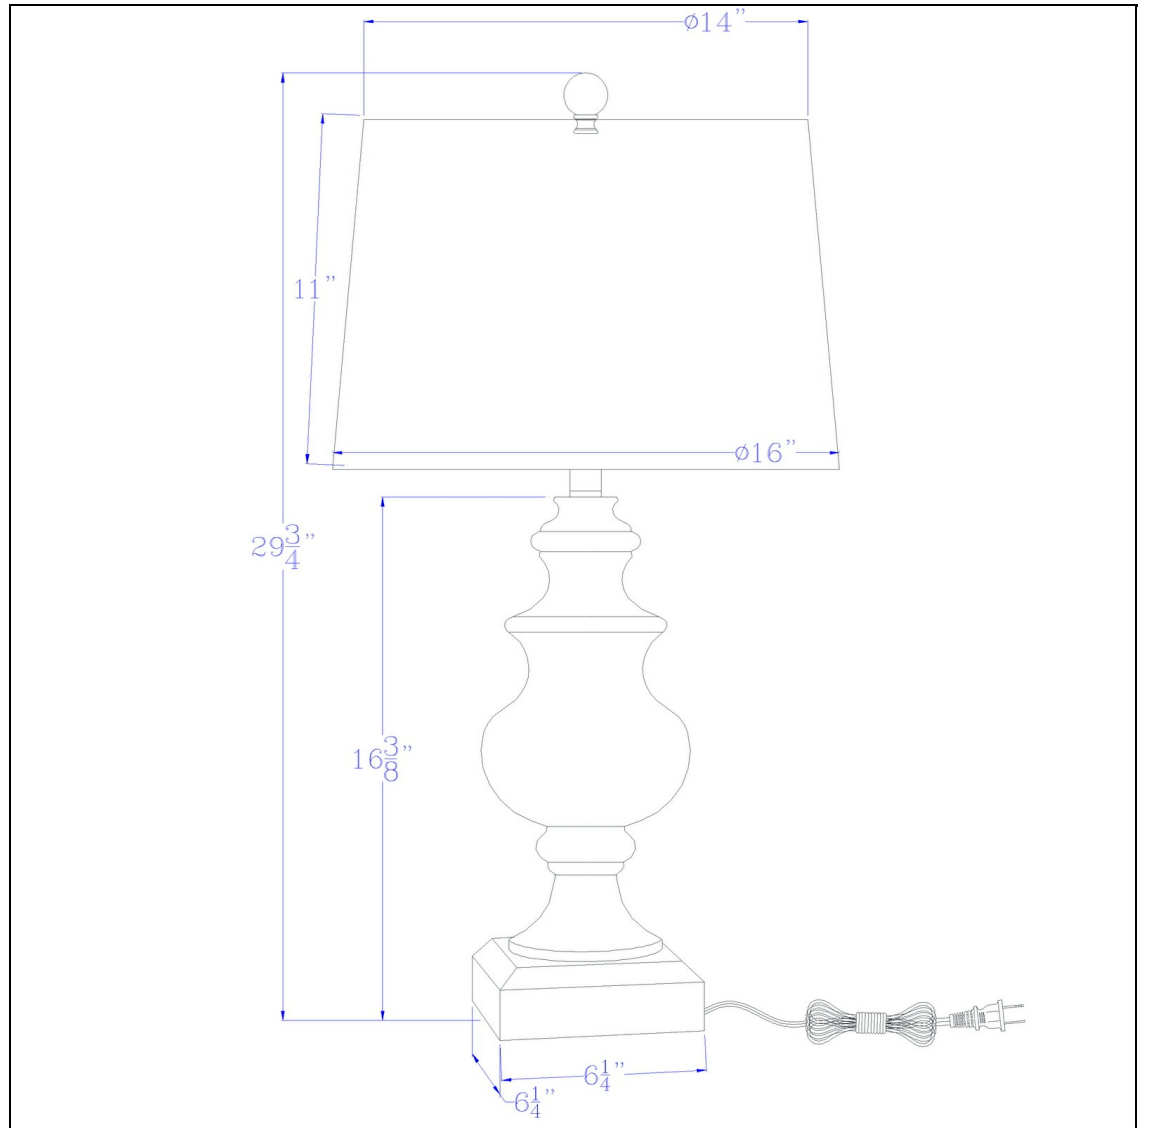

Product No. **BO-3149TB-2**

Description

Urn Style Table Lamp
Rotary Switch on Socket
Durable Resin Construction
Sold as a Pair
Ships in One Carton
Hardback Fabric Shade Included
Square Platform Weighted Base
Up light Direction
Accessorize your space with this urn style resin table lamp. It features painted faux wood finish.

Technical Specifications

UPC	020193067284	Shade Top1	14.00
Wattage	150W X 2	Shade Bottom1	16.00
Switch Type	3WAY	Shade Side	11.00
Bulb Base	E26	Carton 1 Dimensions	19.00 x 17.00 x 17.00
Number of Lights	2	Carton 2 Dimensions	0.00 x 0.00 x 17.00
Color	Rustic Oak	Package Dimensions	L: 17.00 W: 17.00 H: 19.00
Base Color	Rustic Oak		