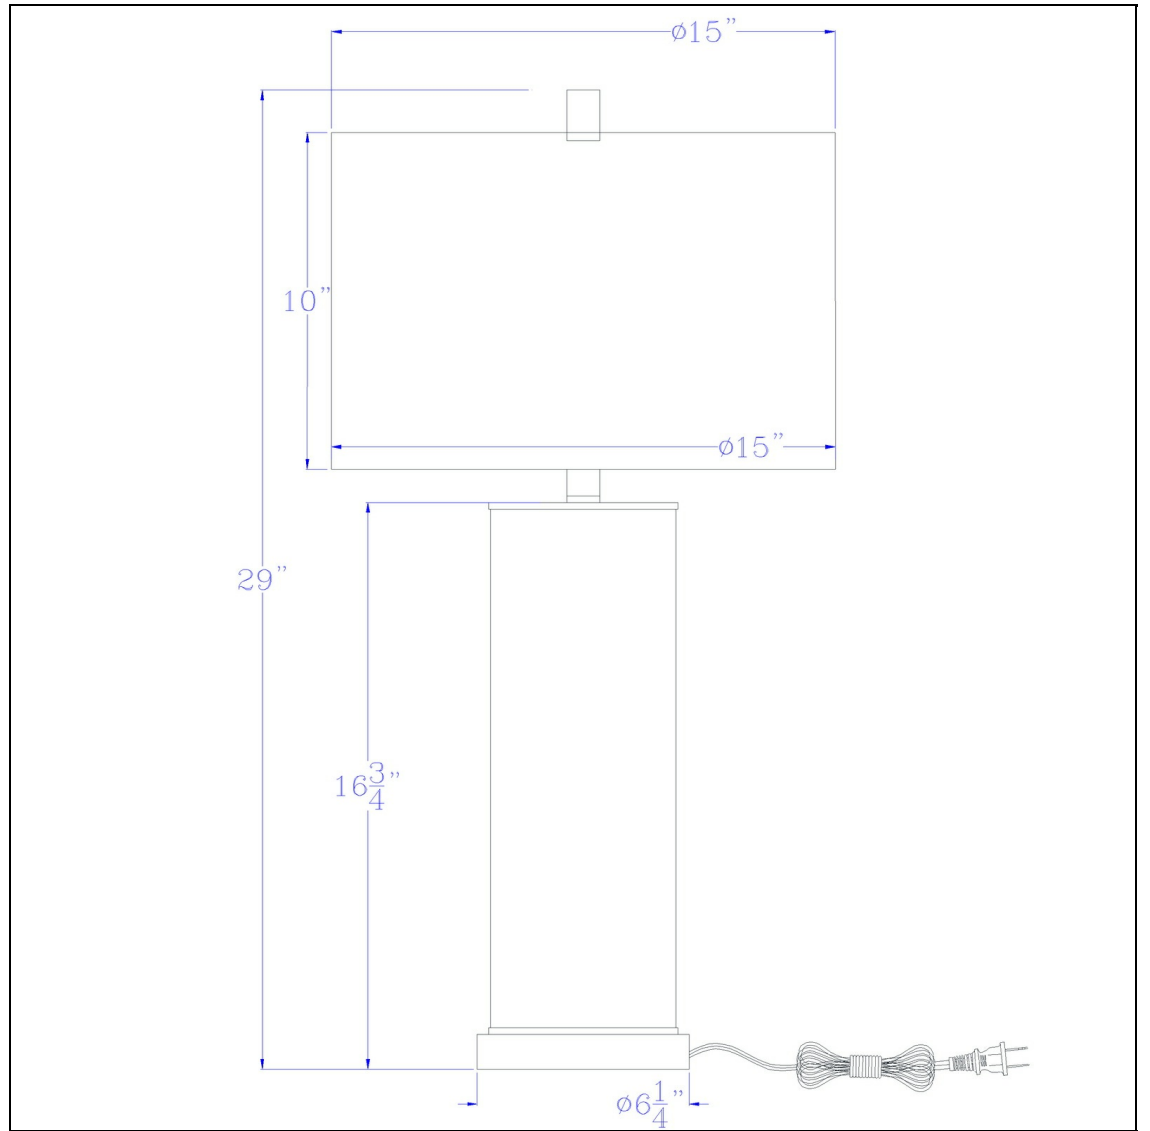

Product No. **BO-3150TB-2**

Description

Column Style Table Lamp
Rotary Switch on Socket
Durable Metal and Glass Construction
Sold as a Pair
Ships in One Carton
Hardback Fabric Shade Included
Circular Metal Platform Base
Up light Direction
This column style table lamp is a great addition to any beside area, coffee table or home office .It

Technical Specifications

UPC	020193067284	Shade Top1	15.00
Wattage	150W X 2	Shade Bottom1	15.00
Switch Type	3WAY	Shade Side	10.00
Bulb Base	E26	Carton 1 Dimensions	31.00 x 16.00 x 16.00
Number of Lights	2	Carton 2 Dimensions	0.00 x 0.00 x 16.00
Color	Antique Brass	Package Dimensions	L: 16.00 W: 16.00 H: 31.00
Base Color	Antique Brass		