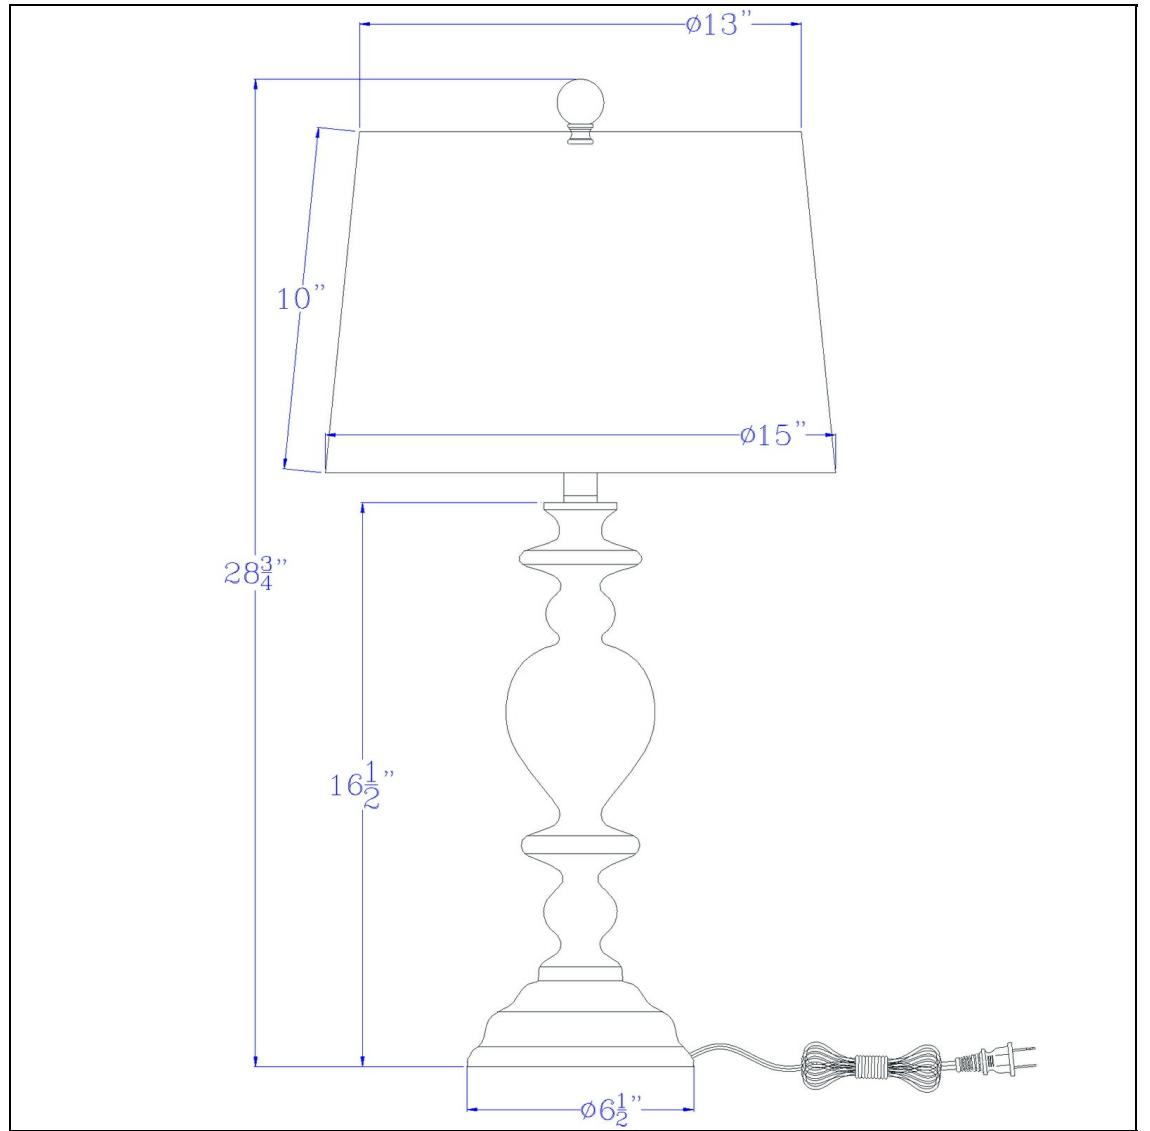

Product No. **BO-3151TB-2**

Description

Candlestick Style Table Lamp
Rotary Switch on Socket
Durable Resin Construction
Sold as a Pair
Ships in One Carton
Hardback Fabric Shade Included
Circular Platform Base
Up light Direction
Accessorize your space with this candlestick style resin table lamp. It features painted faux wood

Technical Specifications

UPC	020193067284	Shade Top1	13.00
Wattage	150W X 2	Shade Bottom1	15.00
Switch Type	3WAY	Shade Side	10.00
Bulb Base	E26	Carton 1 Dimensions	19.00 x 16.00 x 16.00
Number of Lights	2	Carton 2 Dimensions	0.00 x 0.00 x 16.00
Color	Oak	Package Dimensions	L: 16.00 W: 16.00 H: 19.00
Base Color	Oak		