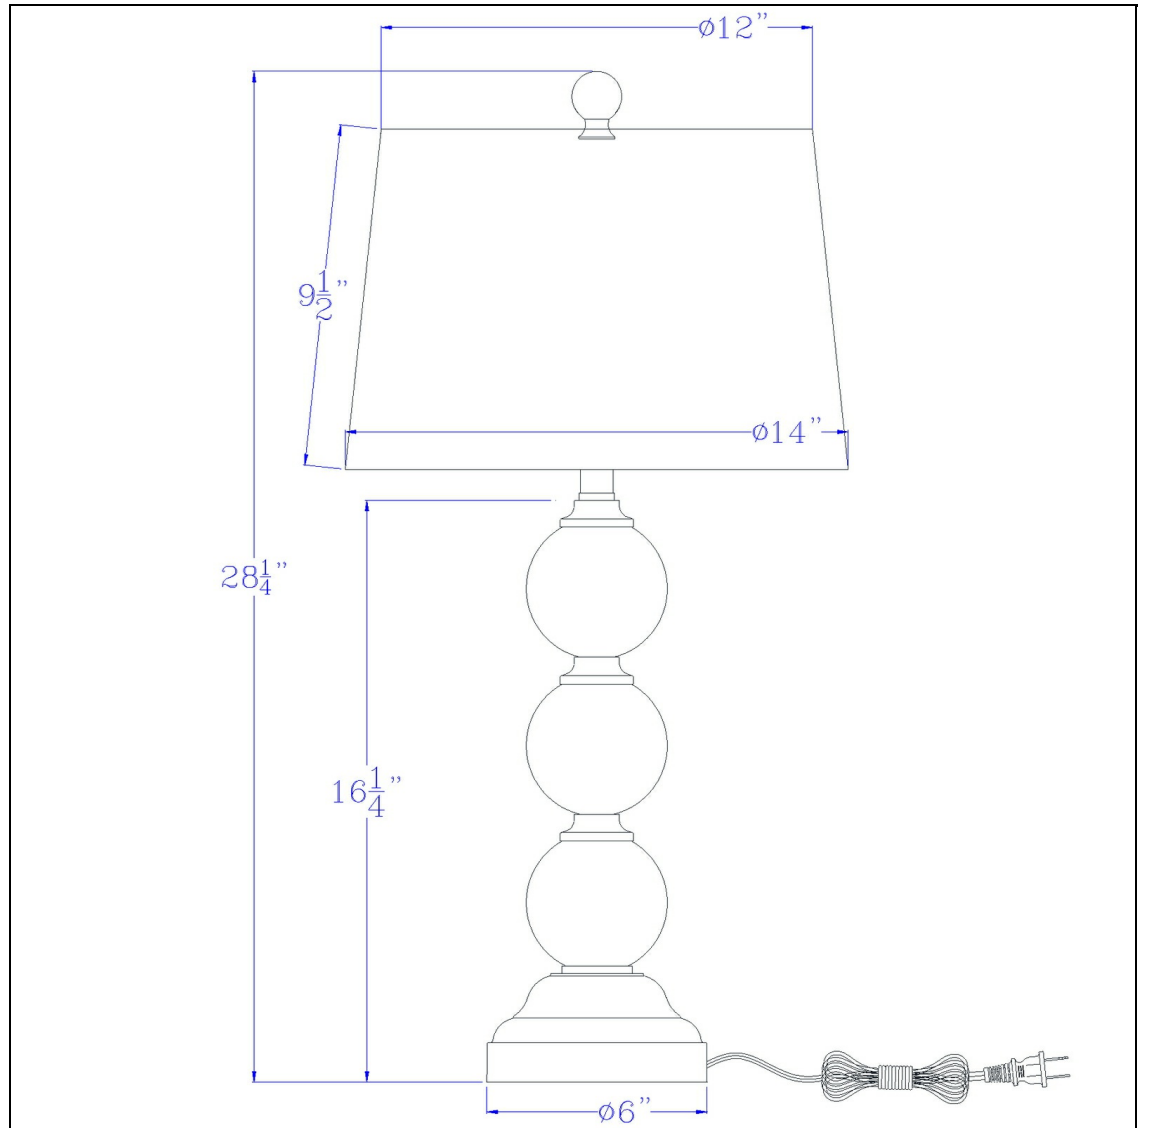

Product No. **BO-3152TB-2**

Description

Stacked Orb Style Table Lamp
Rotary Switch on Socket
Durable Resin Construction
Sold as a Pair
Ships in One Carton
Hardback Fabric Shade Included
Circular Metal Platform Base
Up light Direction
Accessorize your space with this stacked orb style resin table lamp. It features painted faux wood

Technical Specifications

UPC	020193067284	Shade Top1	12.00
Wattage	100W X 2	Shade Bottom1	14.00
Switch Type	ON/OFF	Shade Side	9.50
Bulb Base	E26	Carton 1 Dimensions	19.50 x 15.00 x 15.00
Number of Lights	2	Carton 2 Dimensions	0.00 x 0.00 x 15.00
Color	Justic Oak/Brushed Steel	Package Dimensions	L: 15.00 W: 15.00 H: 19.50
Base Color	Brushed steel		