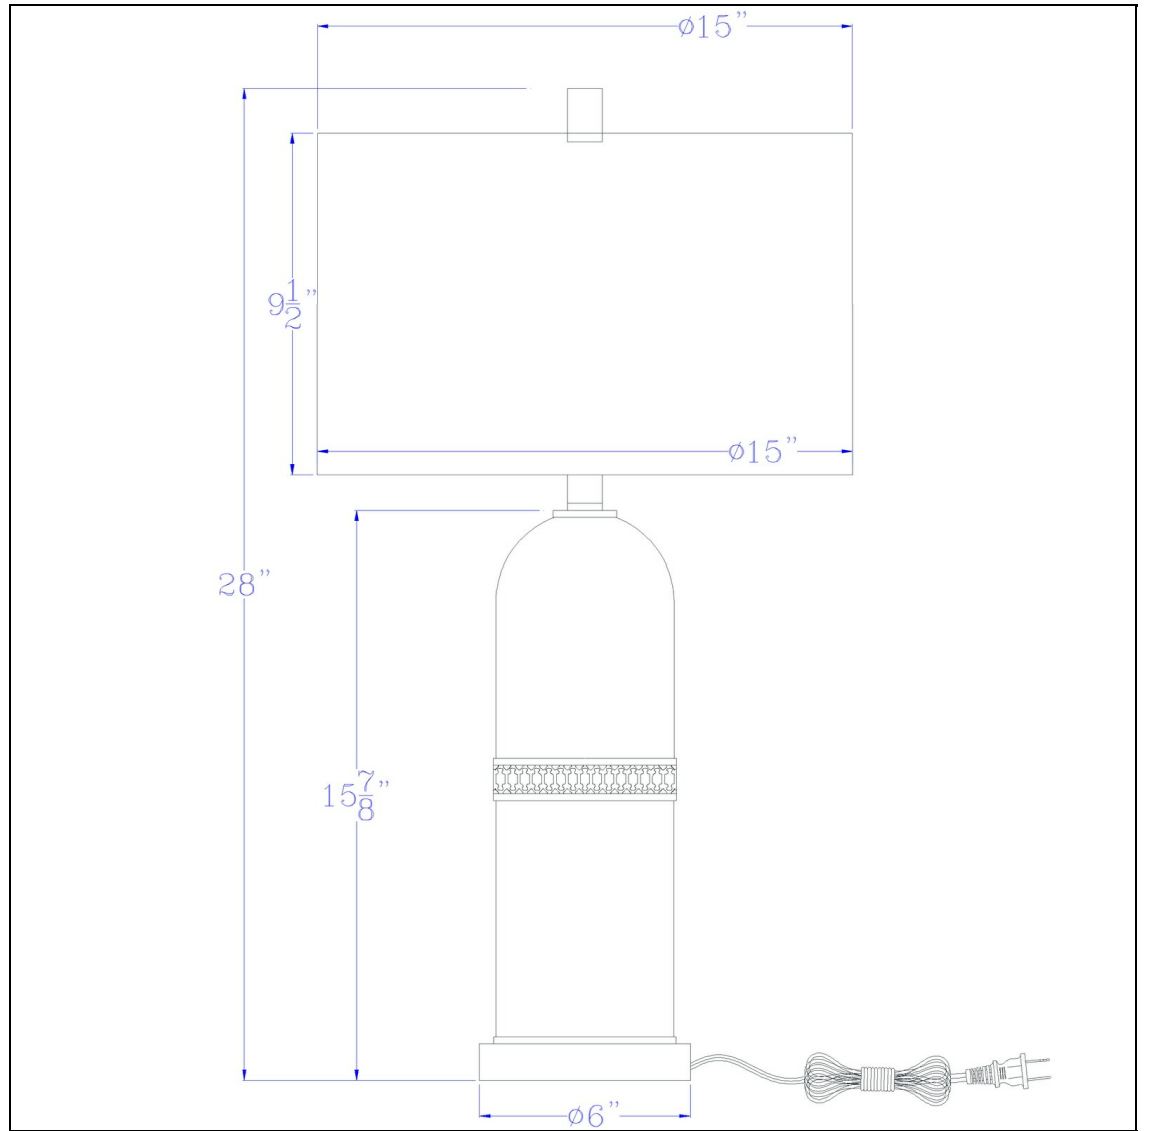

Product No. **BO-3153TB-2**

Description

Bullet Shaped Table Lamp  
Rotary Switch on Socket  
Durable Metal and Glass Construction  
Sold as a Pair  
Ships in One Carton  
Hardback Fabric Shade Included  
Circular Metal Platform Base  
Up light Direction  
Illuminate your space with this bullet shaped glass lamp. It features a clear glass body with antiq

Technical Specifications

<b>UPC</b>	020193067284	<b>Shade Top1</b>	15.00
<b>Wattage</b>	150W X 2	<b>Shade Bottom1</b>	15.00
<b>Switch Type</b>	3WAY	<b>Shade Side</b>	9.50
<b>Bulb Base</b>	E26	<b>Carton 1 Dimensions</b>	25.00 x 16.00 x 16.00
<b>Number of Lights</b>	2	<b>Carton 2 Dimensions</b>	0.00 x 0.00 x 16.00
<b>Color</b>	Antique Brass/Glass	<b>Package Dimensions</b>	L: 16.00 W: 16.00 H: 25.00
<b>Base Color</b>	Antique Brass		