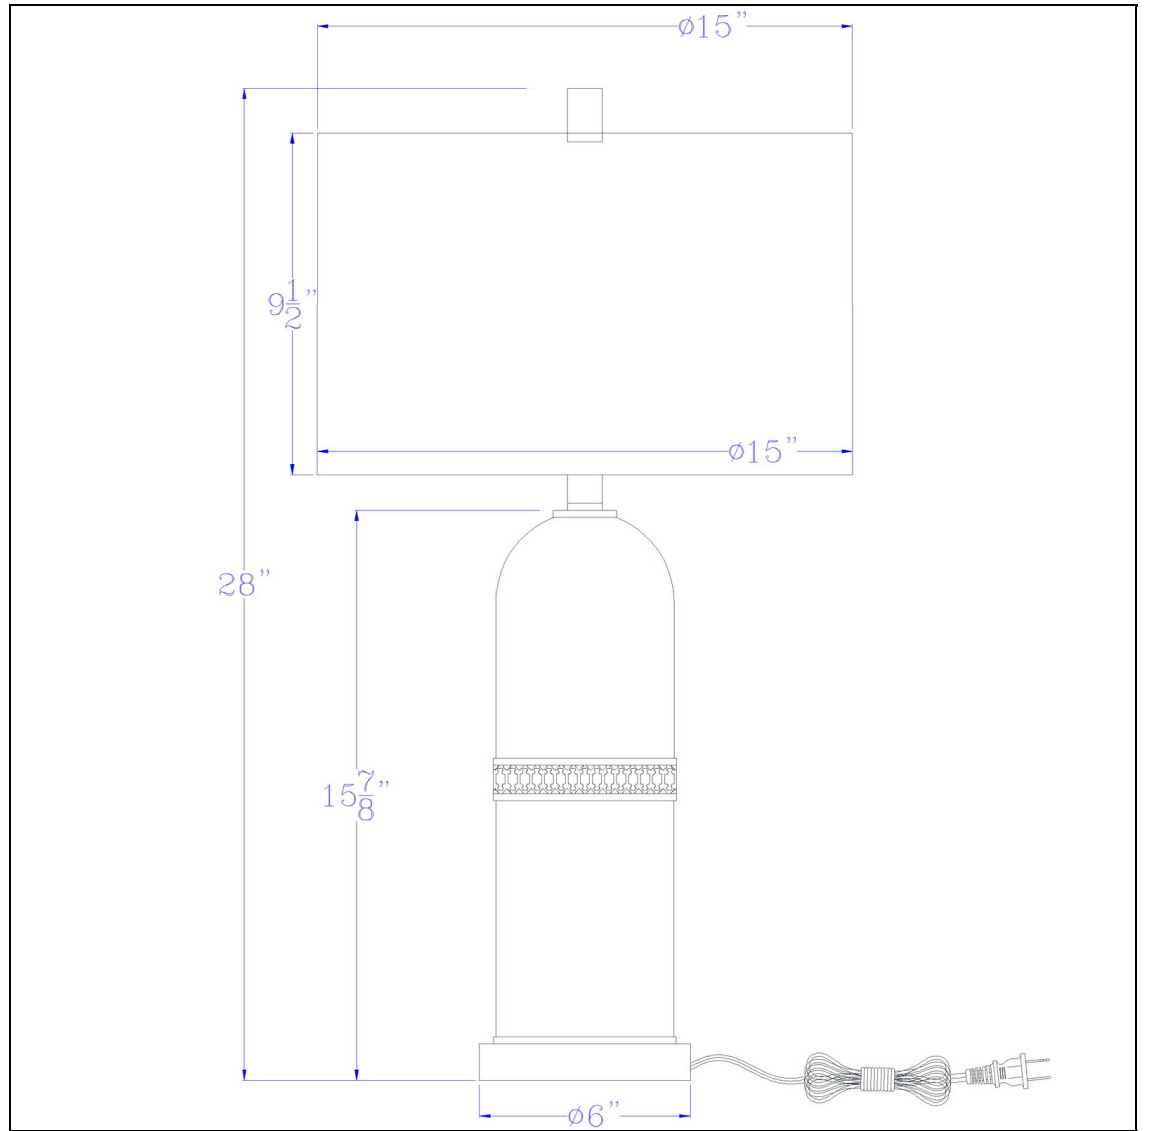

Product No. **BO-3153TB-2**

Description

Bullet Shaped Table Lamp
Rotary Switch on Socket
Durable Metal and Glass Construction
Sold as a Pair
Ships in One Carton
Hardback Fabric Shade Included
Circular Metal Platform Base
Up light Direction
Illuminate your space with this bullet shaped glass lamp. It features a clear glass body with antiq

Technical Specifications

UPC	020193067284	Shade Top1	15.00
Wattage	150W X 2	Shade Bottom1	15.00
Switch Type	3WAY	Shade Side	9.50
Bulb Base	E26	Carton 1 Dimensions	25.00 x 16.00 x 16.00
Number of Lights	2	Carton 2 Dimensions	0.00 x 0.00 x 16.00
Color	Antique Brass/Glass	Package Dimensions	L: 16.00 W: 16.00 H: 25.00
Base Color	Antique Brass		