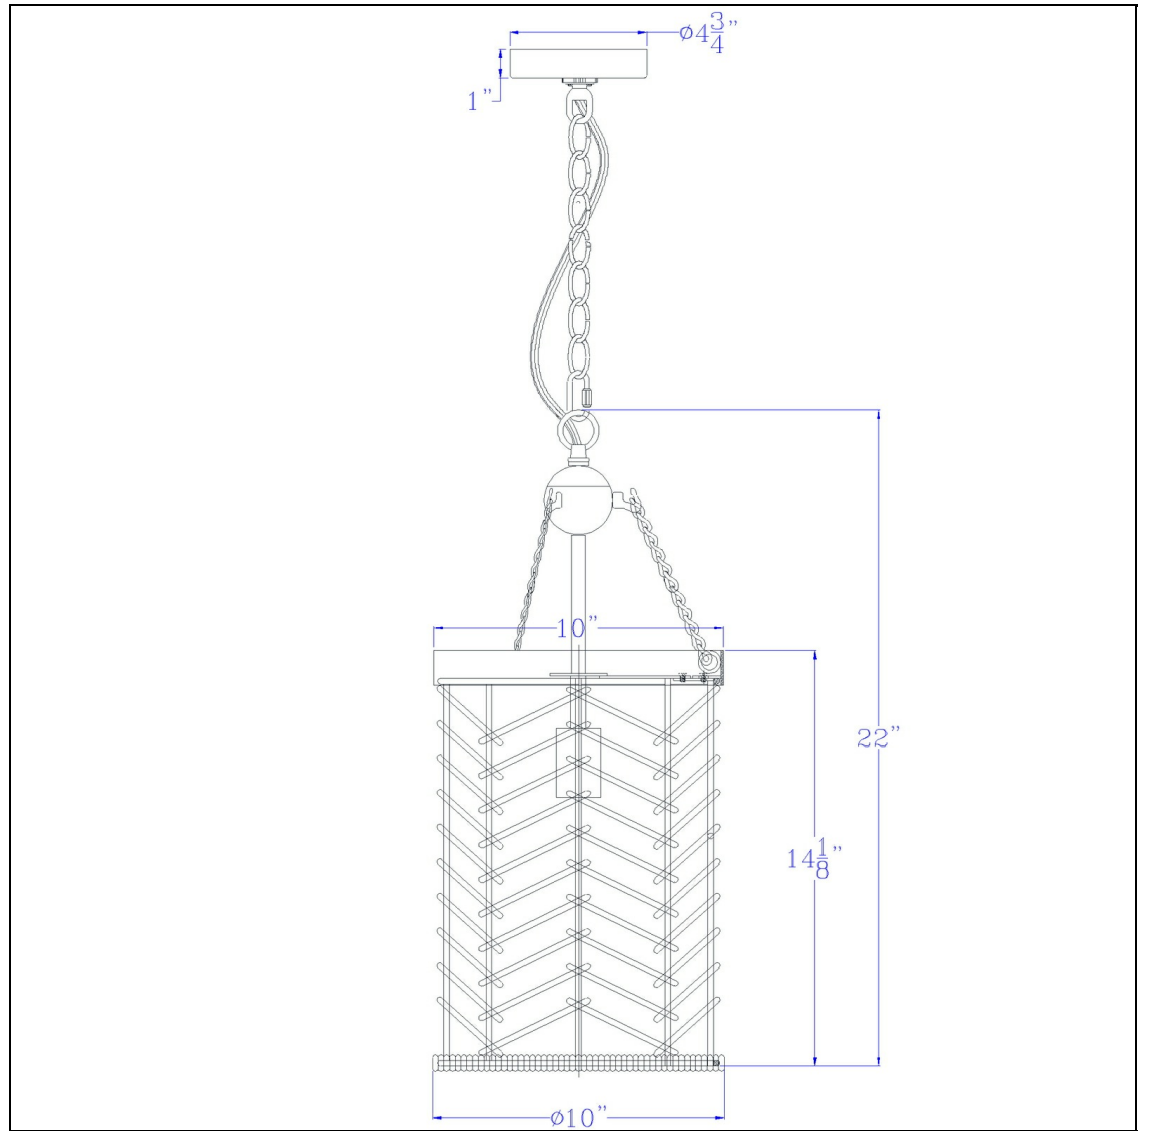

Product No. **FX-3806-1**

Description

Lillington 60W metal pendant light with burlap roped cage  
Mini Pendant Light Design  
Hardwired Fixture  
Durable Metal Construction  
Braided Burlap Accents  
Ships in One Carton  
Canopy Included  
72" Black Chain  
Downlight Direction  
Add a distinctive touch to your space with this cylinder cage style pendant. It features a black me

Technical Specifications

<b>UPC</b>	020193067284	<b>Carton 1 Dimensions</b>	16.80 x 12.10 x 12.10
<b>Wattage</b>	60W	<b>Carton 2 Dimensions</b>	0.00 x 0.00 x 12.10
<b>Switch Type</b>	Hardwired	<b>Package Dimensions</b>	L: 12.10 W: 12.10 H: 16.80
<b>Bulb Base</b>	E26		
<b>Number of Lights</b>	1		
<b>Color</b>	Burlap/Black		