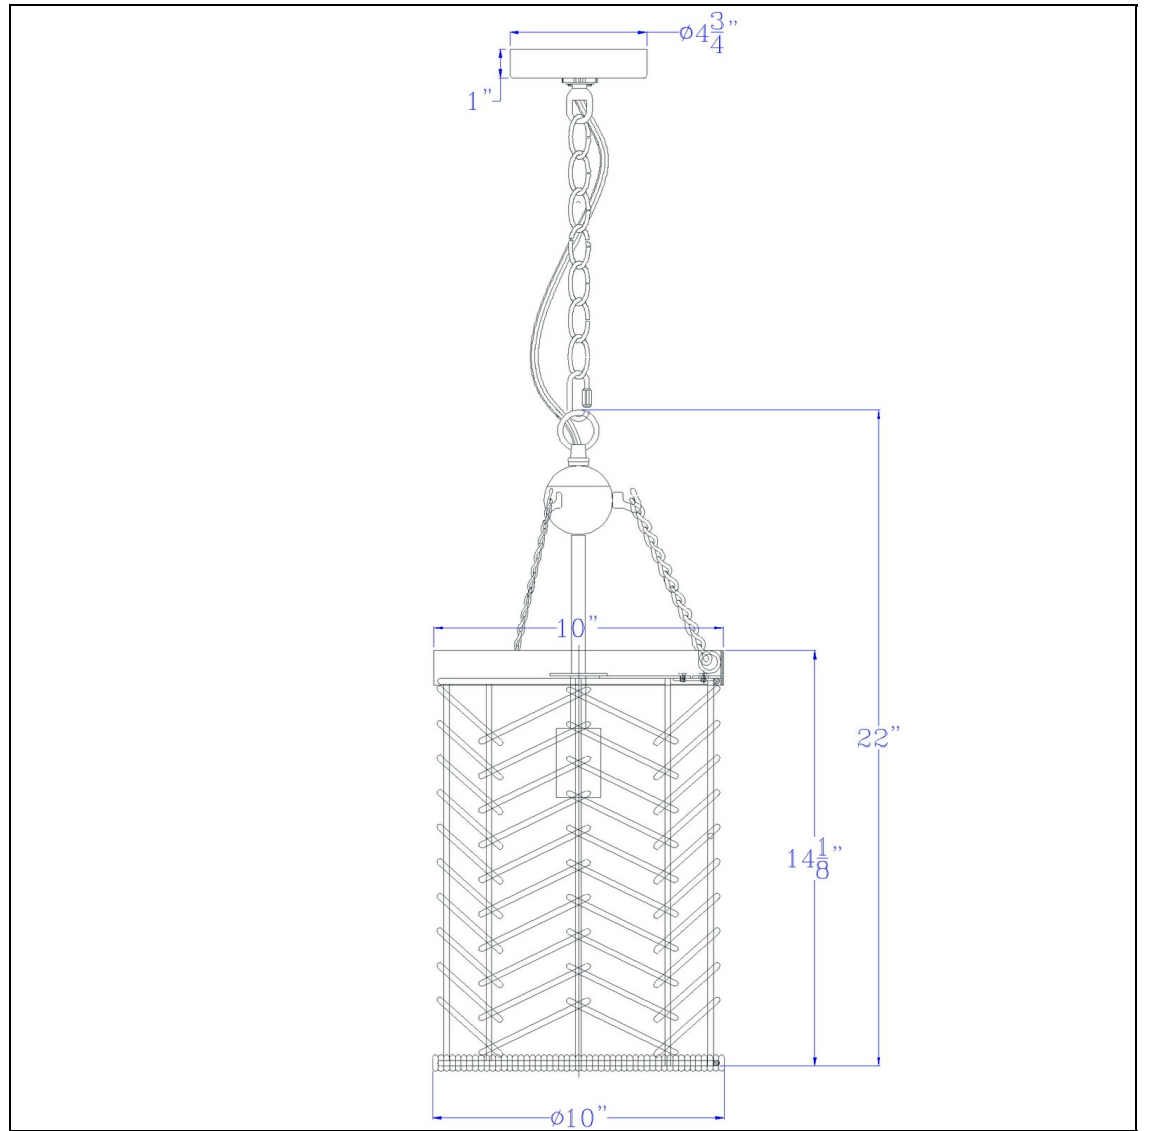

Product No. **FX-3806-1**

Description

Lillington 60W metal pendant light with burlap roped cage
Mini Pendant Light Design
Hardwired Fixture
Durable Metal Construction
Braided Burlap Accents
Ships in One Carton
Canopy Included
72" Black Chain
Downlight Direction
Add a distinctive touch to your space with this cylinder cage style pendant. It features a black me

Technical Specifications

UPC	020193067284	Carton 1 Dimensions	16.80 x 12.10 x 12.10
Wattage	60W	Carton 2 Dimensions	0.00 x 0.00 x 12.10
Switch Type	Hardwired	Package Dimensions	L: 12.10 W: 12.10 H: 16.80
Bulb Base	E26		
Number of Lights	1		
Color	Burlap/Black		