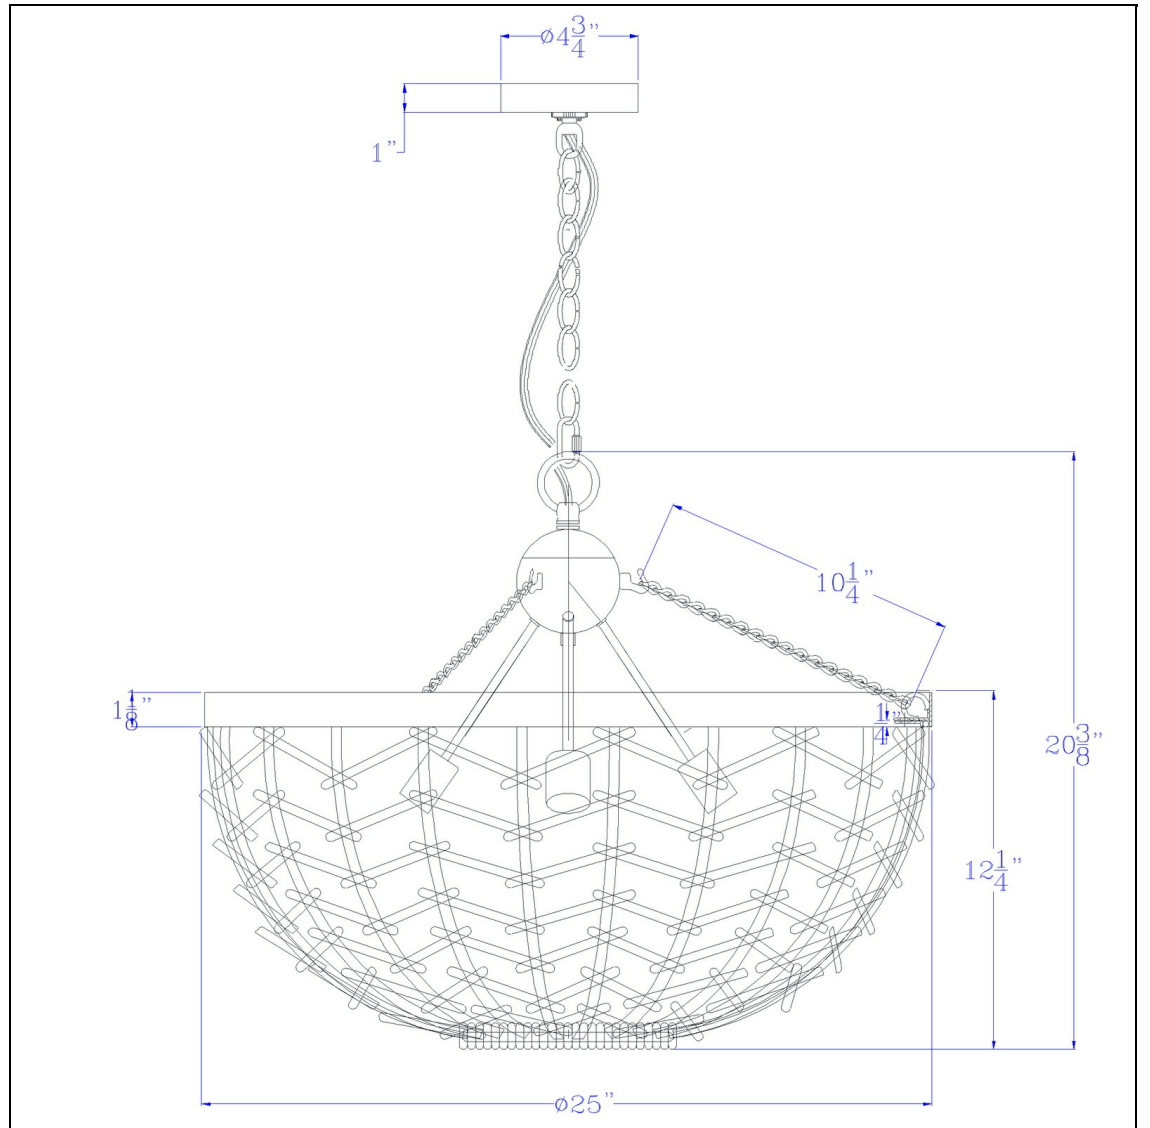

Product No. **FX-3806-4**

Description

Dome Style Chandelier  
Hardwired Fixture  
Durable Metal Construction  
Braided Burlap Accents  
Ships in One Carton  
Canopy Included  
72" Black Chain  
Downlight Direction  
Add a distinctive touch to your space with this caged bowl style chandelier. It features a black me

Technical Specifications

<b>UPC</b>	020193067284	<b>Carton 1 Dimensions</b>	15.00 x 27.80 x 27.80
<b>Wattage</b>	60W X 4	<b>Carton 2 Dimensions</b>	0.00 x 0.00 x 27.80
<b>Switch Type</b>	Hardwired	<b>Package Dimensions</b>	L: 27.80 W: 27.80 H: 15.00
<b>Bulb Base</b>	E26		
<b>Number of Lights</b>	4		
<b>Color</b>	Burlap/Black		