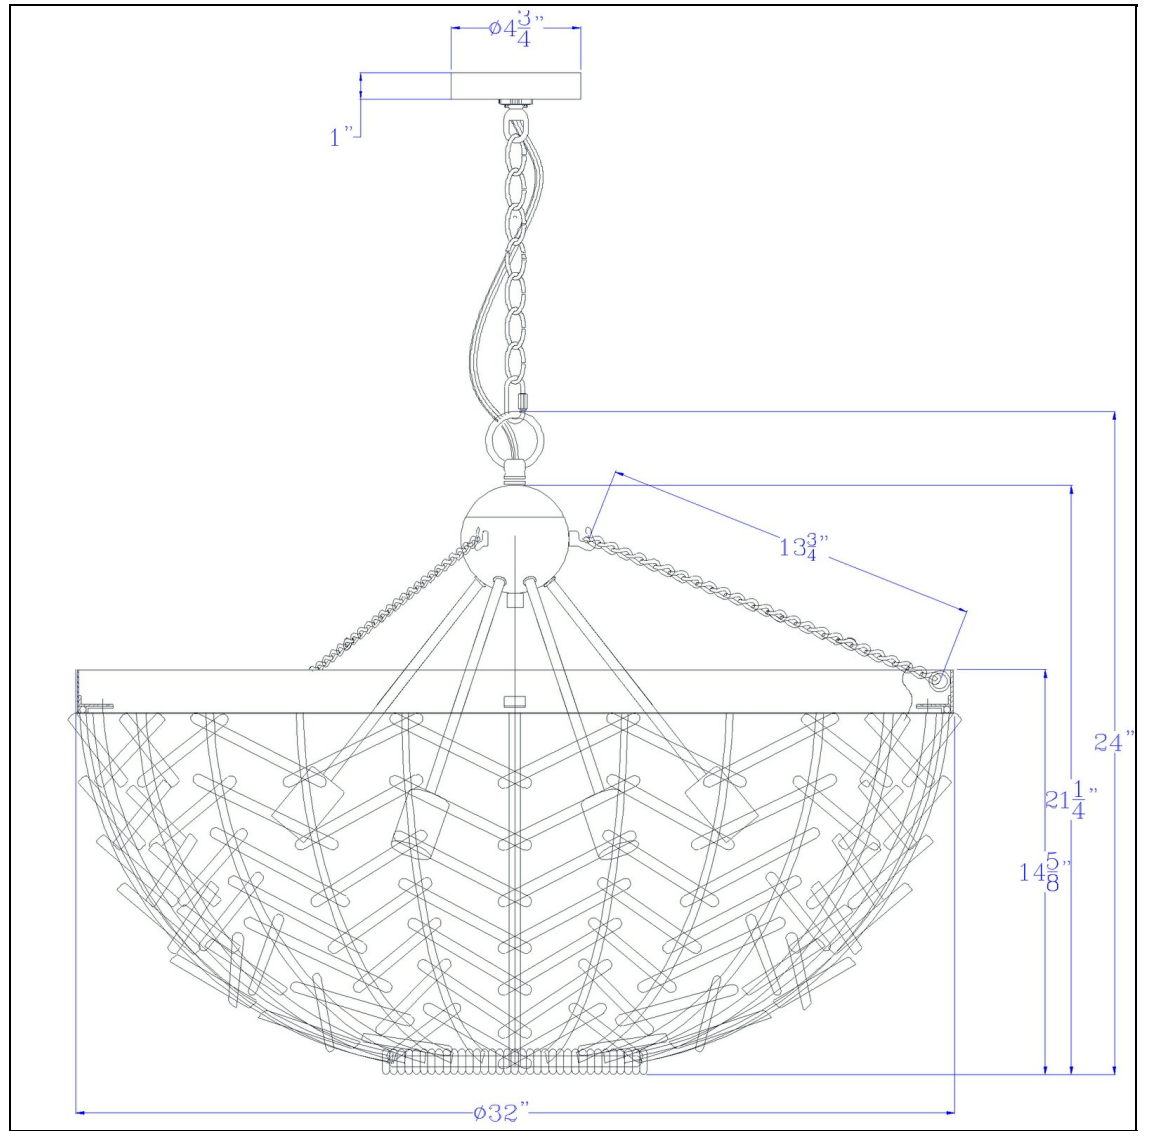

Product No. **FX-3806-6**

Description

Dome Style Chandelier
Hardwired Fixture
Durable Metal Construction
Braided Burlap Accents
Ships in One Carton
Canopy Included
72" Black Chain
Downlight Direction
Add a distinctive touch to your space with this caged bowl style chandelier. It features a black me

Technical Specifications

UPC	020193067284	Carton 1 Dimensions	17.30 x 34.80 x 34.80
Wattage	60W X 6	Carton 2 Dimensions	0.00 x 0.00 x 34.80
Switch Type	Hardwired	Package Dimensions	L: 34.80 W: 34.80 H: 17.30
Bulb Base	E26		
Number of Lights	6		
Color	Burlap/Black		