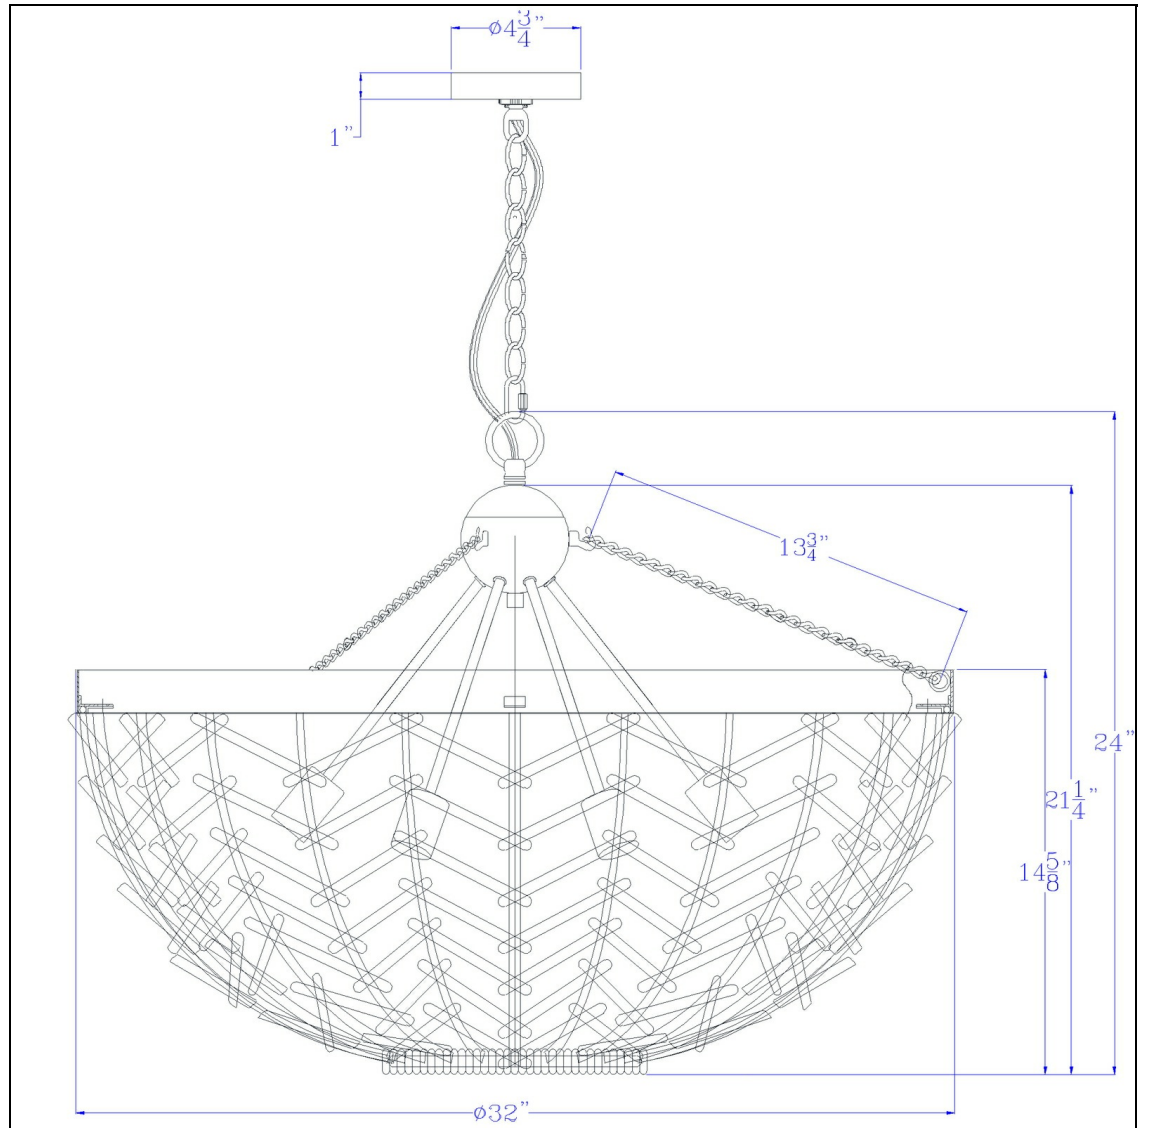

Product No. **FX-3806-6**

Description

Dome Style Chandelier  
Hardwired Fixture  
Durable Metal Construction  
Braided Burlap Accents  
Ships in One Carton  
Canopy Included  
72" Black Chain  
Downlight Direction  
Add a distinctive touch to your space with this caged bowl style chandelier. It features a black me

Technical Specifications

<b>UPC</b>	020193067284	<b>Carton 1 Dimensions</b>	17.30 x 34.80 x 34.80
<b>Wattage</b>	60W X 6	<b>Carton 2 Dimensions</b>	0.00 x 0.00 x 34.80
<b>Switch Type</b>	Hardwired	<b>Package Dimensions</b>	L: 34.80 W: 34.80 H: 17.30
<b>Bulb Base</b>	E26		
<b>Number of Lights</b>	6		
<b>Color</b>	Burlap/Black		