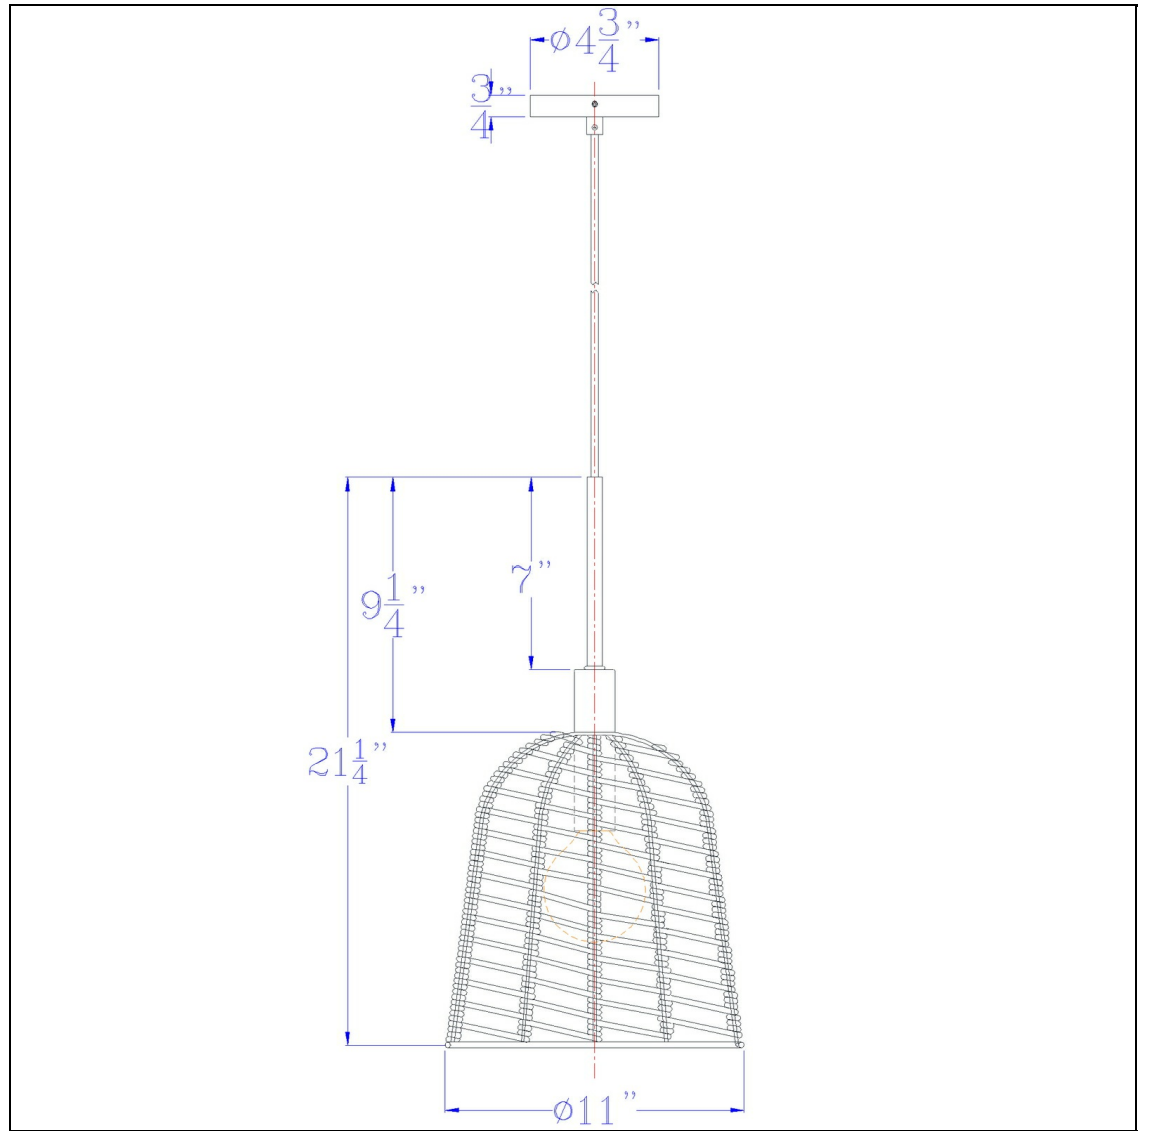

Product No. **FX-3809-1**

Description

Parkton 60W metal pendant with burlap roped shade  
Mini Pendant Light Design  
Hardwired Fixture  
Durable Metal Construction  
Braided Burlap Shade  
Ships in One Carton  
Canopy Included  
72" Black Cord  
Downlight Direction  
Add a distinctive touch to your space with this caged bell style pendant. It features a black metal

Technical Specifications

<b>UPC</b>	020193067284	<b>Carton 1 Dimensions</b>	15.30 x 13.80 x 13.80
<b>Wattage</b>	60W	<b>Carton 2 Dimensions</b>	0.00 x 0.00 x 13.80
<b>Switch Type</b>	Hardwired	<b>Package Dimensions</b>	L: 13.80 W: 13.80 H: 15.30
<b>Bulb Base</b>	E26		
<b>Number of Lights</b>	1		
<b>Color</b>	Burlap/charcoal grey		