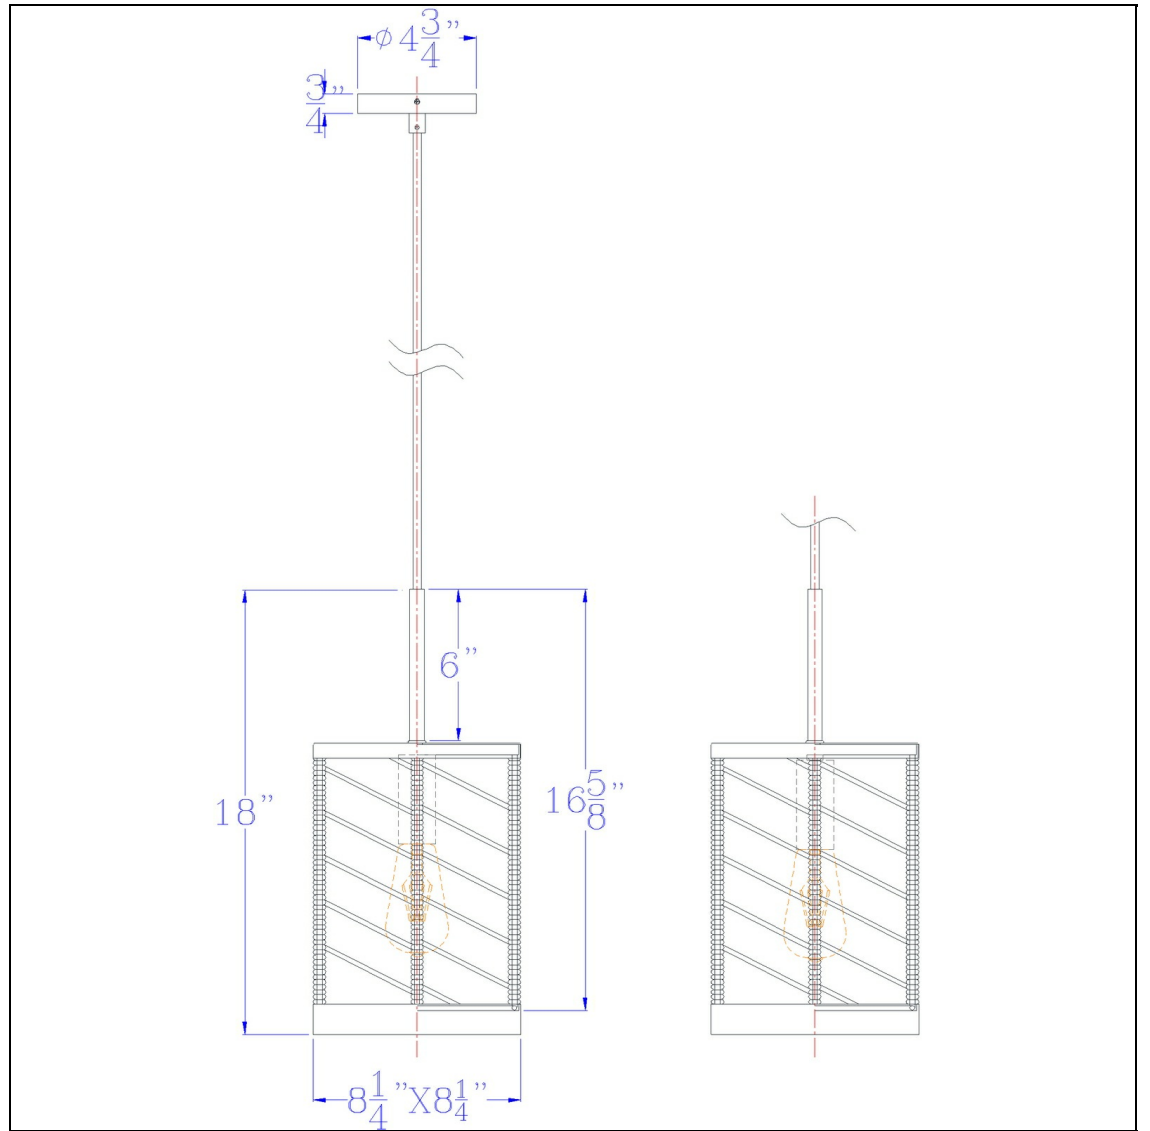

Product No. **FX-3811-1**

Description

Winfall 60W metal with birch wood bottom trim square pendant with burlap roped shade  
Mini Pendant Light Design  
Hardwired Fixture  
Durable Metal Construction  
Braided Burlap Shade  
Ships in One Carton  
Canopy Included  
72" Black Cord  
Downlight Direction  
Add a distinctive touch to your space with this caged square style pendant. It features a black met

Technical Specifications

<b>UPC</b>	020193067284	<b>Carton 1 Dimensions</b>	14.00 x 10.80 x 10.80
<b>Wattage</b>	60W	<b>Carton 2 Dimensions</b>	0.00 x 0.00 x 10.80
<b>Switch Type</b>	Hardwired	<b>Package Dimensions</b>	L: 10.80 W: 10.80 H: 14.00
<b>Bulb Base</b>	E26		
<b>Number of Lights</b>	1		
<b>Color</b>	Burlap/charcoal grey		