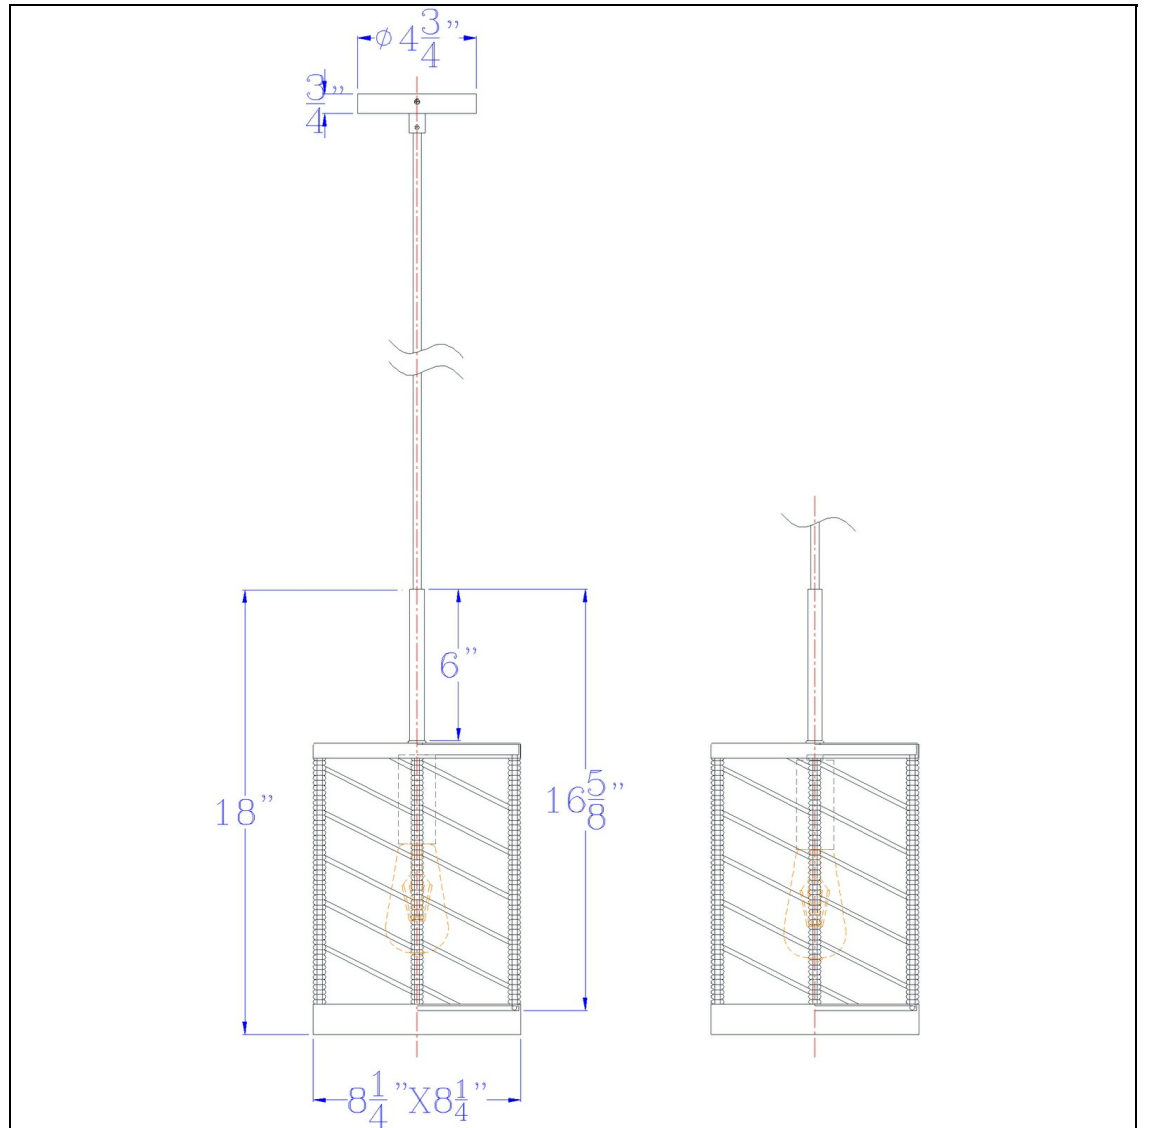

Product No. **FX-3811-1**

Description

Winfall 60W metal with birch wood bottom trim square pendant with burlap roped shade
Mini Pendant Light Design
Hardwired Fixture
Durable Metal Construction
Braided Burlap Shade
Ships in One Carton
Canopy Included
72" Black Cord
Downlight Direction
Add a distinctive touch to your space with this caged square style pendant. It features a black met

Technical Specifications

UPC	020193067284	Carton 1 Dimensions	14.00 x 10.80 x 10.80
Wattage	60W	Carton 2 Dimensions	0.00 x 0.00 x 10.80
Switch Type	Hardwired	Package Dimensions	L: 10.80 W: 10.80 H: 14.00
Bulb Base	E26		
Number of Lights	1		
Color	Burlap/charcoal grey		