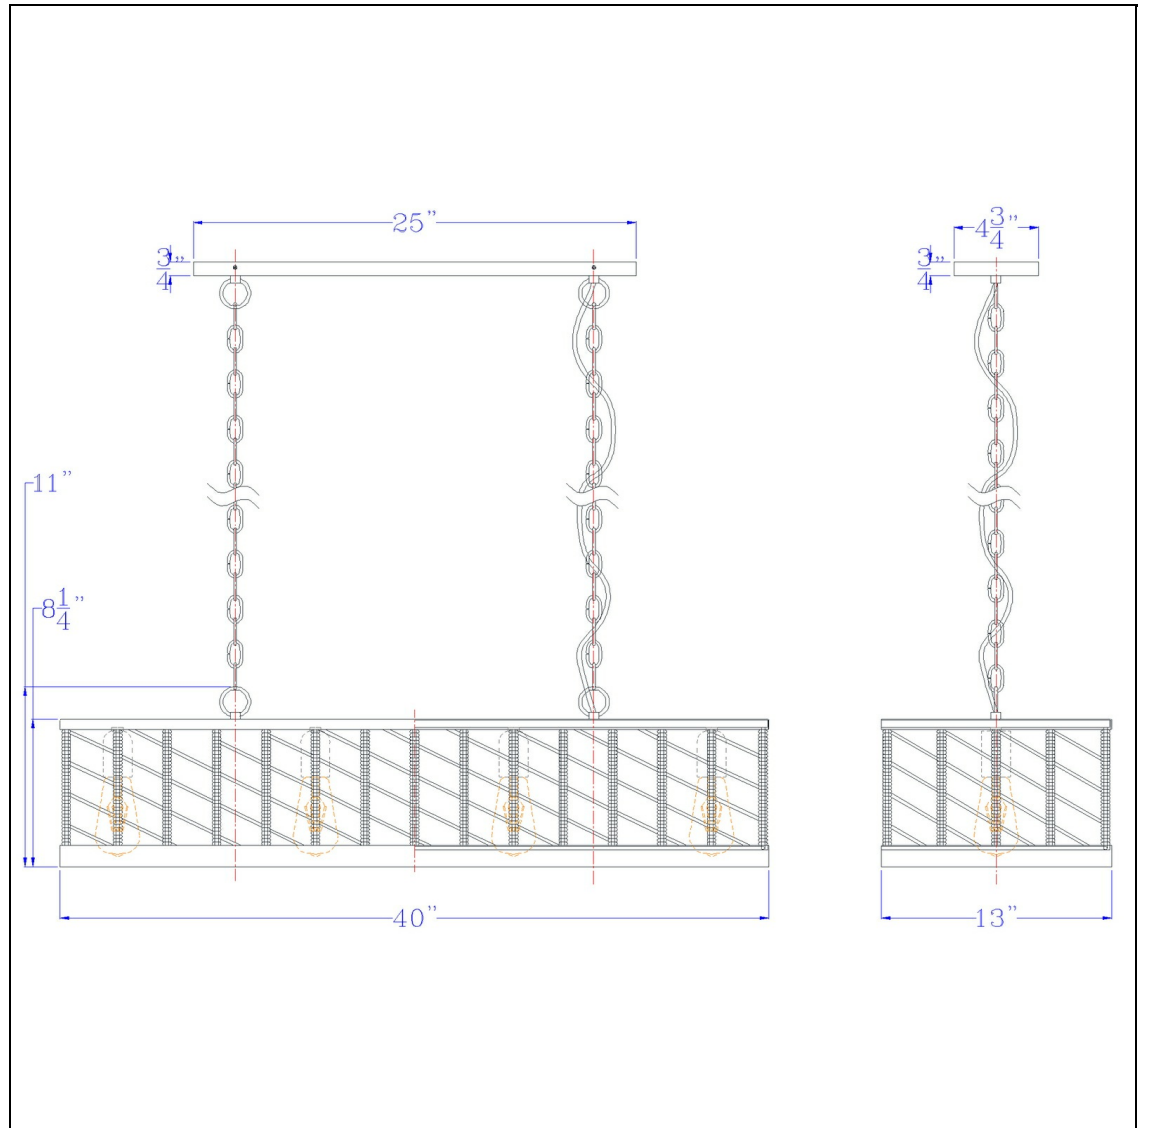

Product No. **FX-3811-4**

Description

Winfall 60W x 4 metal with birch wood bottom trim square pendant with burlap roped shade
Island Pendant Desig
Hardwired Fixture
Durable Metal Construction
Braided Burlap Shade
Ships in One Carton
Canopy Included
72" Black Chain
Downlight Direction
Add a distinctive touch to your space with this caged island style pendant. It features a black me

Technical Specifications

UPC	020193067284
Wattage	60W X 4
Switch Type	Hardwired
Bulb Base	E26
Number of Lights	4
Color	Burlap/charcoal grey

Carton 1 Dimensions	12.50 x 15.50 x 42.50
Carton 2 Dimensions	0.00 x 0.00 x 42.50
Package Dimensions	L: 42.50 W: 15.50 H: 12.50