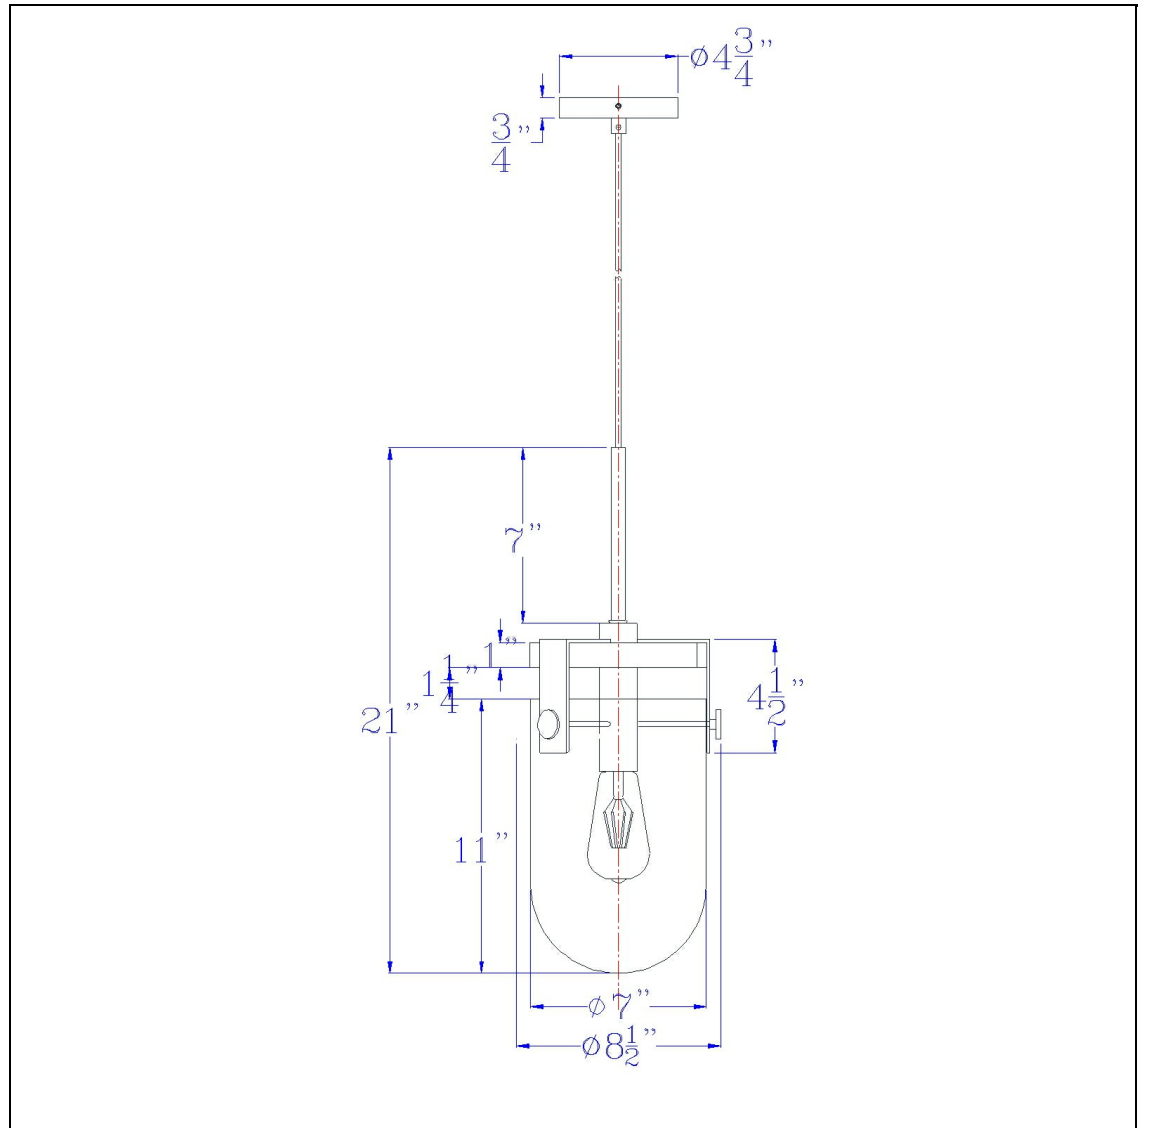

Product No. **FX-3812-1**

Description

Stovall 60W metal/glass/birch wood pendant light
Mini Pendant Light Design
Hardwired Fixture
Durable Metal and Wood Construction
Bullet Style Glass Shade
Ships in One Carton
Canopy Included
72" Black Cord
Downlight Direction
Add a distinctive touch to your space with this bullet style hanging pendant. It features a durable

Technical Specifications

UPC	020193067284	Shade Bottom1	11.00
Wattage	60W	Shade Side	7.00
Switch Type	Hardwired	Carton 1 Dimensions	21.30 x 9.90 x 9.90
Bulb Base	E26	Carton 2 Dimensions	0.00 x 0.00 x 9.90
Number of Lights	1	Package Dimensions	L: 9.90 W: 9.90 H: 21.30
Color	Antique Brass/oak		