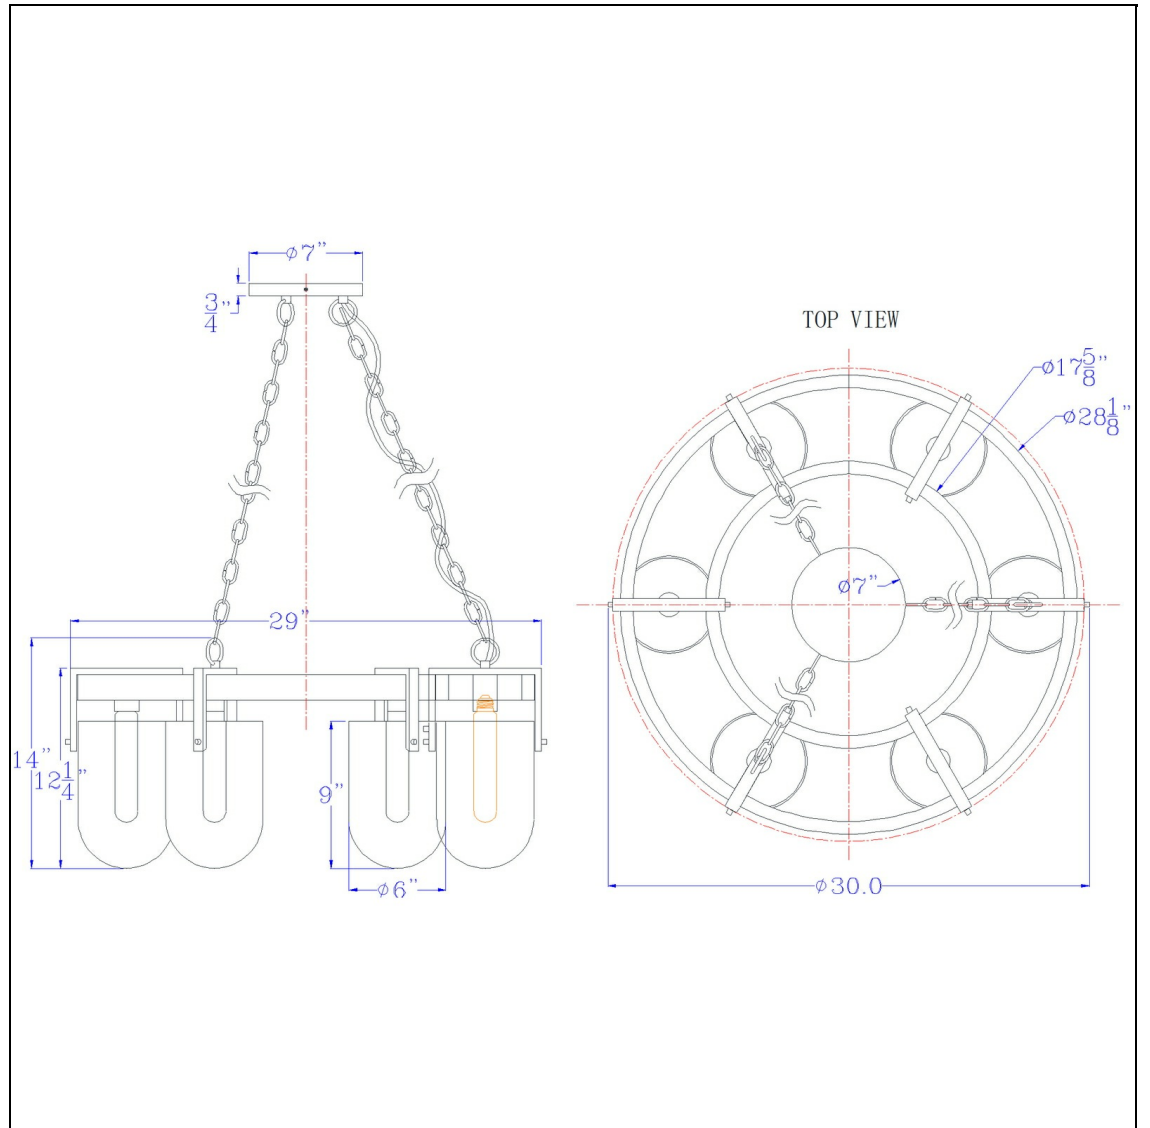

Product No. **FX-3812-6**

Description

Stovall 60W x 6 metal/glass chandelier
Wagon Wheel Style Chandelier
Hardwired Fixture
Durable Metal and Wood Construction
Bullet Style Glass Shades
Ships in One Carton
Canopy Included
72" Antique Brass Chain
Downlight Direction
Add a distinctive touch to your space with this bullet style hanging chandelier. It features a dura

Technical Specifications

UPC	020193067284	Shade Bottom1	6.00
Wattage	60W X 6	Shade Side	9.00
Switch Type	Hardwired	Carton 1 Dimensions	13.00 x 31.50 x 31.50
Bulb Base	E26	Carton 2 Dimensions	0.00 x 0.00 x 31.50
Number of Lights	6	Package Dimensions	L: 31.50 W: 31.50 H: 13.00
Color	Antique Brass/oak		