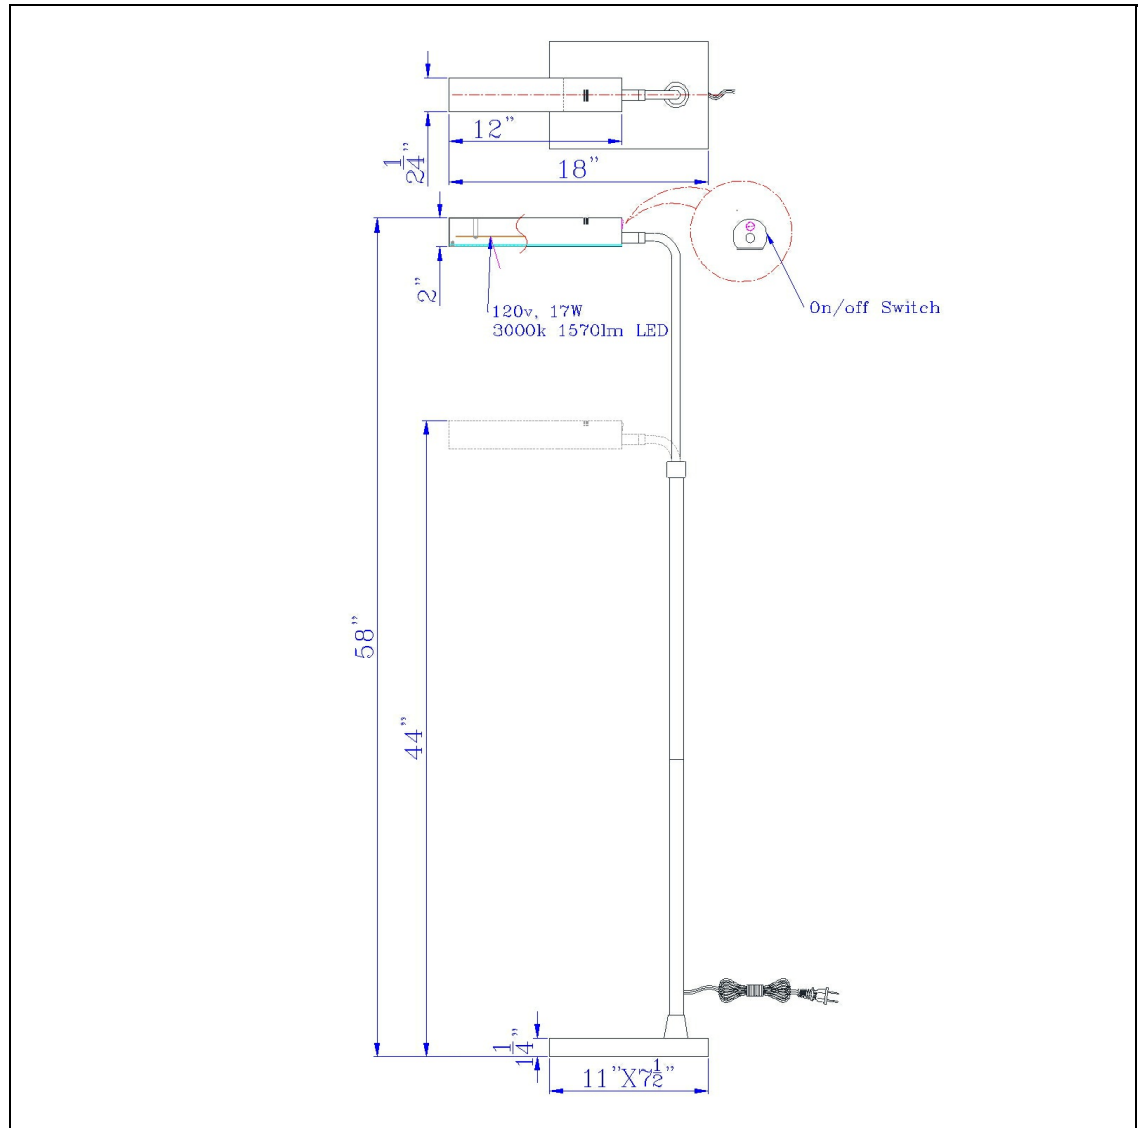

Product No. **BO-3133FL-AB**

Description

Delray 17W, 3000K non dimmable integrated LED metal floor lamp with adjustable height
Durable Metal Construction
17 Watt Non Dimmable Integrated LED
3300K Color Temperature
44-58" Adjustable Height
Weighted Base for Added Stability
Ships in One Carton
Little to No Assembly Required
Rocker Switch on Head
This elegant? led metal floor lamp will make a great addition to any living space. It features an adjustable arm for optimal control of light. With it's slim frame and minimalistic design, this versatile lamp is a great option for reduced spaces.

Technical Specifications

UPC	020193067284	Shade Top1	12.00
Wattage	LED 17W	Shade Top2	2.25
CRI	75	Shade Bottom1	12.00
Lumen	1600	Shade Bottom2	2.25
Switch Type	ON/OFF	Shade Side	2.00
Bulb Base	LED	Carton 1 Dimensions	19.00 x 4.50 x 26.80
Number of Lights	LED	Carton 2 Dimensions	0.00 x 0.00 x 26.80
Color	Antique Brass	Package Dimensions	L: 26.80 W: 4.50 H: 19.00
Base Color	Antique Brass		