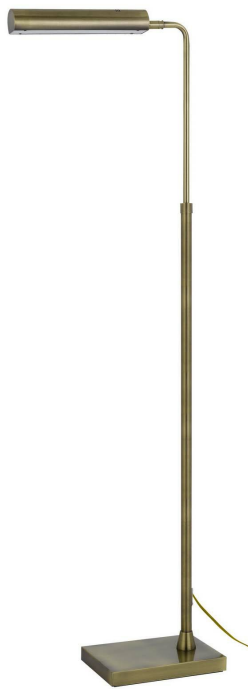

Product No. **BO-3133FL-AB**

Description

Delray 17W, 3000K non dimmable integrated LED metal floor lamp with adjustable height
Durable Metal Construction
17 Watt Non Dimmable Integrated LED
3300K Color Temperature
44-58" Adjustable Height
Weighted Base for Added Stability
Ships in One Carton
Little to No Assembly Required
Rocker Switch on Head
This elegant? led metal floor lamp will make a great addition to any living space. It features an adjustable arm for optimal control of light. With it's slim frame and minimalistic design, this versatile lamp is a great option for reduced spaces.

Technical Specifications

UPC	020193067284	Shade Top1	12.00
Wattage	LED 17W	Shade Top2	2.25
CRI	75	Shade Bottom1	12.00
Lumen	1600	Shade Bottom2	2.25
Switch Type	ON/OFF	Shade Side	2.00
Bulb Base	LED	Carton 1 Dimensions	19.00 x 4.50 x 26.80
Number of Lights	LED	Carton 2 Dimensions	0.00 x 0.00 x 26.80
Color	Antique Brass	Package Dimensions	L: 26.80 W: 4.50 H: 19.00
Base Color	Antique Brass		