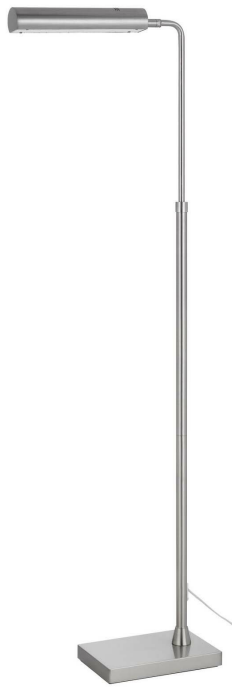

Product No. **BO-3133FL-BS**

Description

Delray 17W, 3000K non dimmable integrated LED metal floor lamp with adjustable height
Durable Metal Construction
17 Watt Non Dimmable Integrated LED
3300K Color Temperature
44-58" Adjustable Height
Weighted Base for Added Stability
Ships in One Carton
Little to No Assembly Required
Rocker Switch on Head
This elegant? led metal floor lamp will make a great addition to any living space. It features an adjustable arm for optimal control of light. With it's slim frame and minimalistic design, this versatile lamp is a great option for reduced spaces.

Technical Specifications

UPC	020193067284	Shade Top1	12.00
Wattage	LED 17W	Shade Top2	2.25
CRI	75	Shade Bottom1	12.00
Lumen	1600	Shade Bottom2	2.25
Switch Type	ON/OFF	Shade Side	2.00
Bulb Base	LED	Carton 1 Dimensions	19.00 x 4.50 x 26.80
Number of Lights	LED	Carton 2 Dimensions	0.00 x 0.00 x 26.80
Color	Brushed Steel	Package Dimensions	L: 26.80 W: 4.50 H: 19.00
Base Color	Brushed Steel		