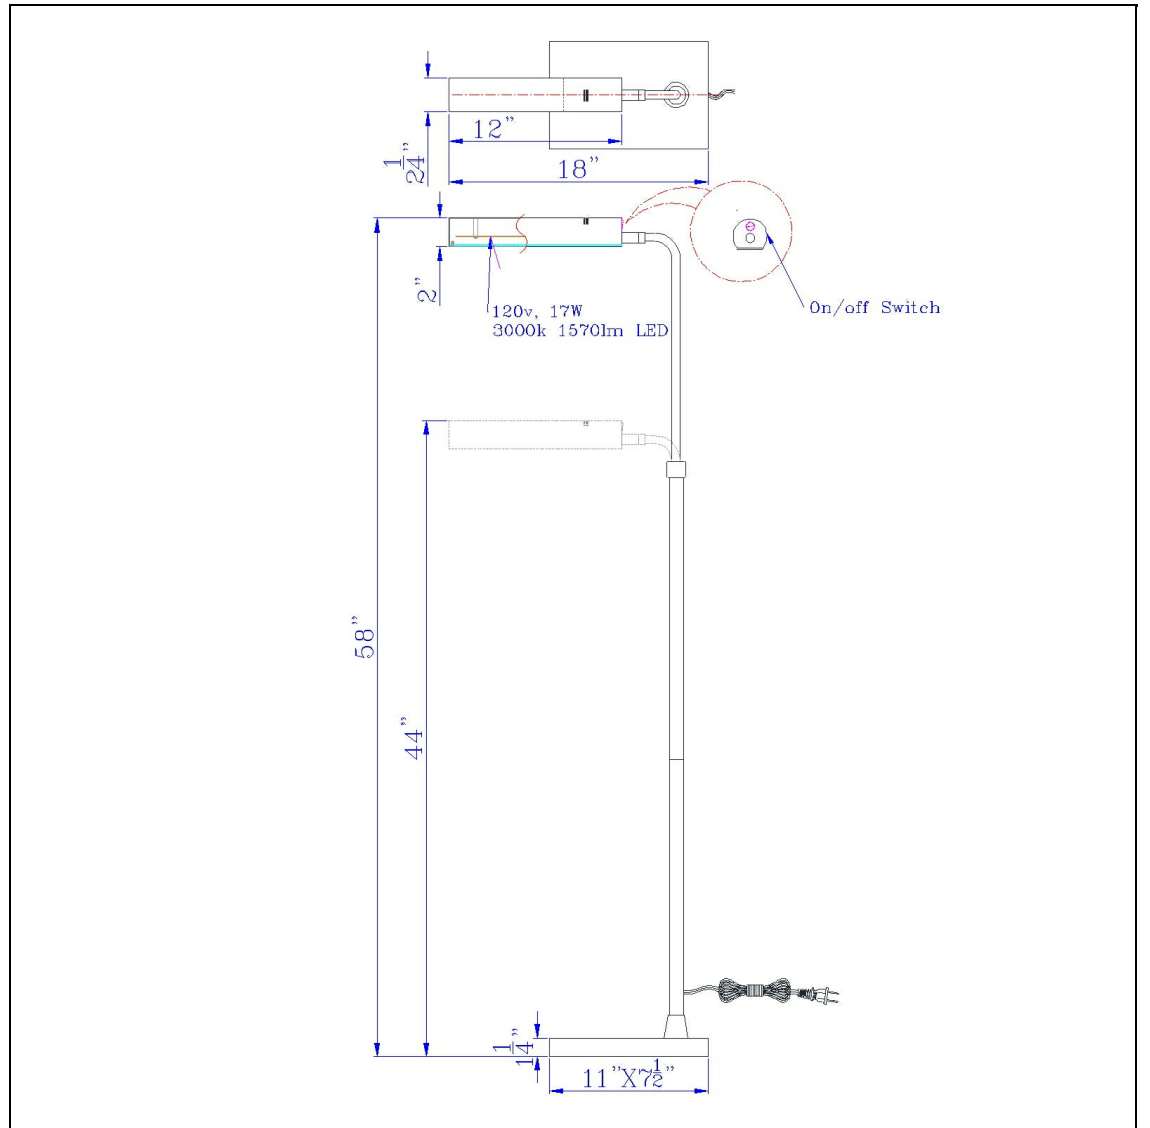

Product No. **BO-3133FL-BS**

Description

Delray 17W, 3000K non dimmable integrated LED metal floor lamp with adjustable height
Durable Metal Construction
17 Watt Non Dimmable Integrated LED
3300K Color Temperature
44-58" Adjustable Height
Weighted Base for Added Stability
Ships in One Carton
Little to No Assembly Required
Rocker Switch on Head
This elegant? led metal floor lamp will make a great addition to any living space. It features an adjustable arm for optimal control of light. With it's slim frame and minimalistic design, this versatile lamp is a great option for reduced spaces.

Technical Specifications

UPC	020193067284	Shade Top1	12.00
Wattage	LED 17W	Shade Top2	2.25
CRI	75	Shade Bottom1	12.00
Lumen	1600	Shade Bottom2	2.25
Switch Type	ON/OFF	Shade Side	2.00
Bulb Base	LED	Carton 1 Dimensions	19.00 x 4.50 x 26.80
Number of Lights	LED	Carton 2 Dimensions	0.00 x 0.00 x 26.80
Color	Brushed Steel	Package Dimensions	L: 26.80 W: 4.50 H: 19.00
Base Color	Brushed Steel		